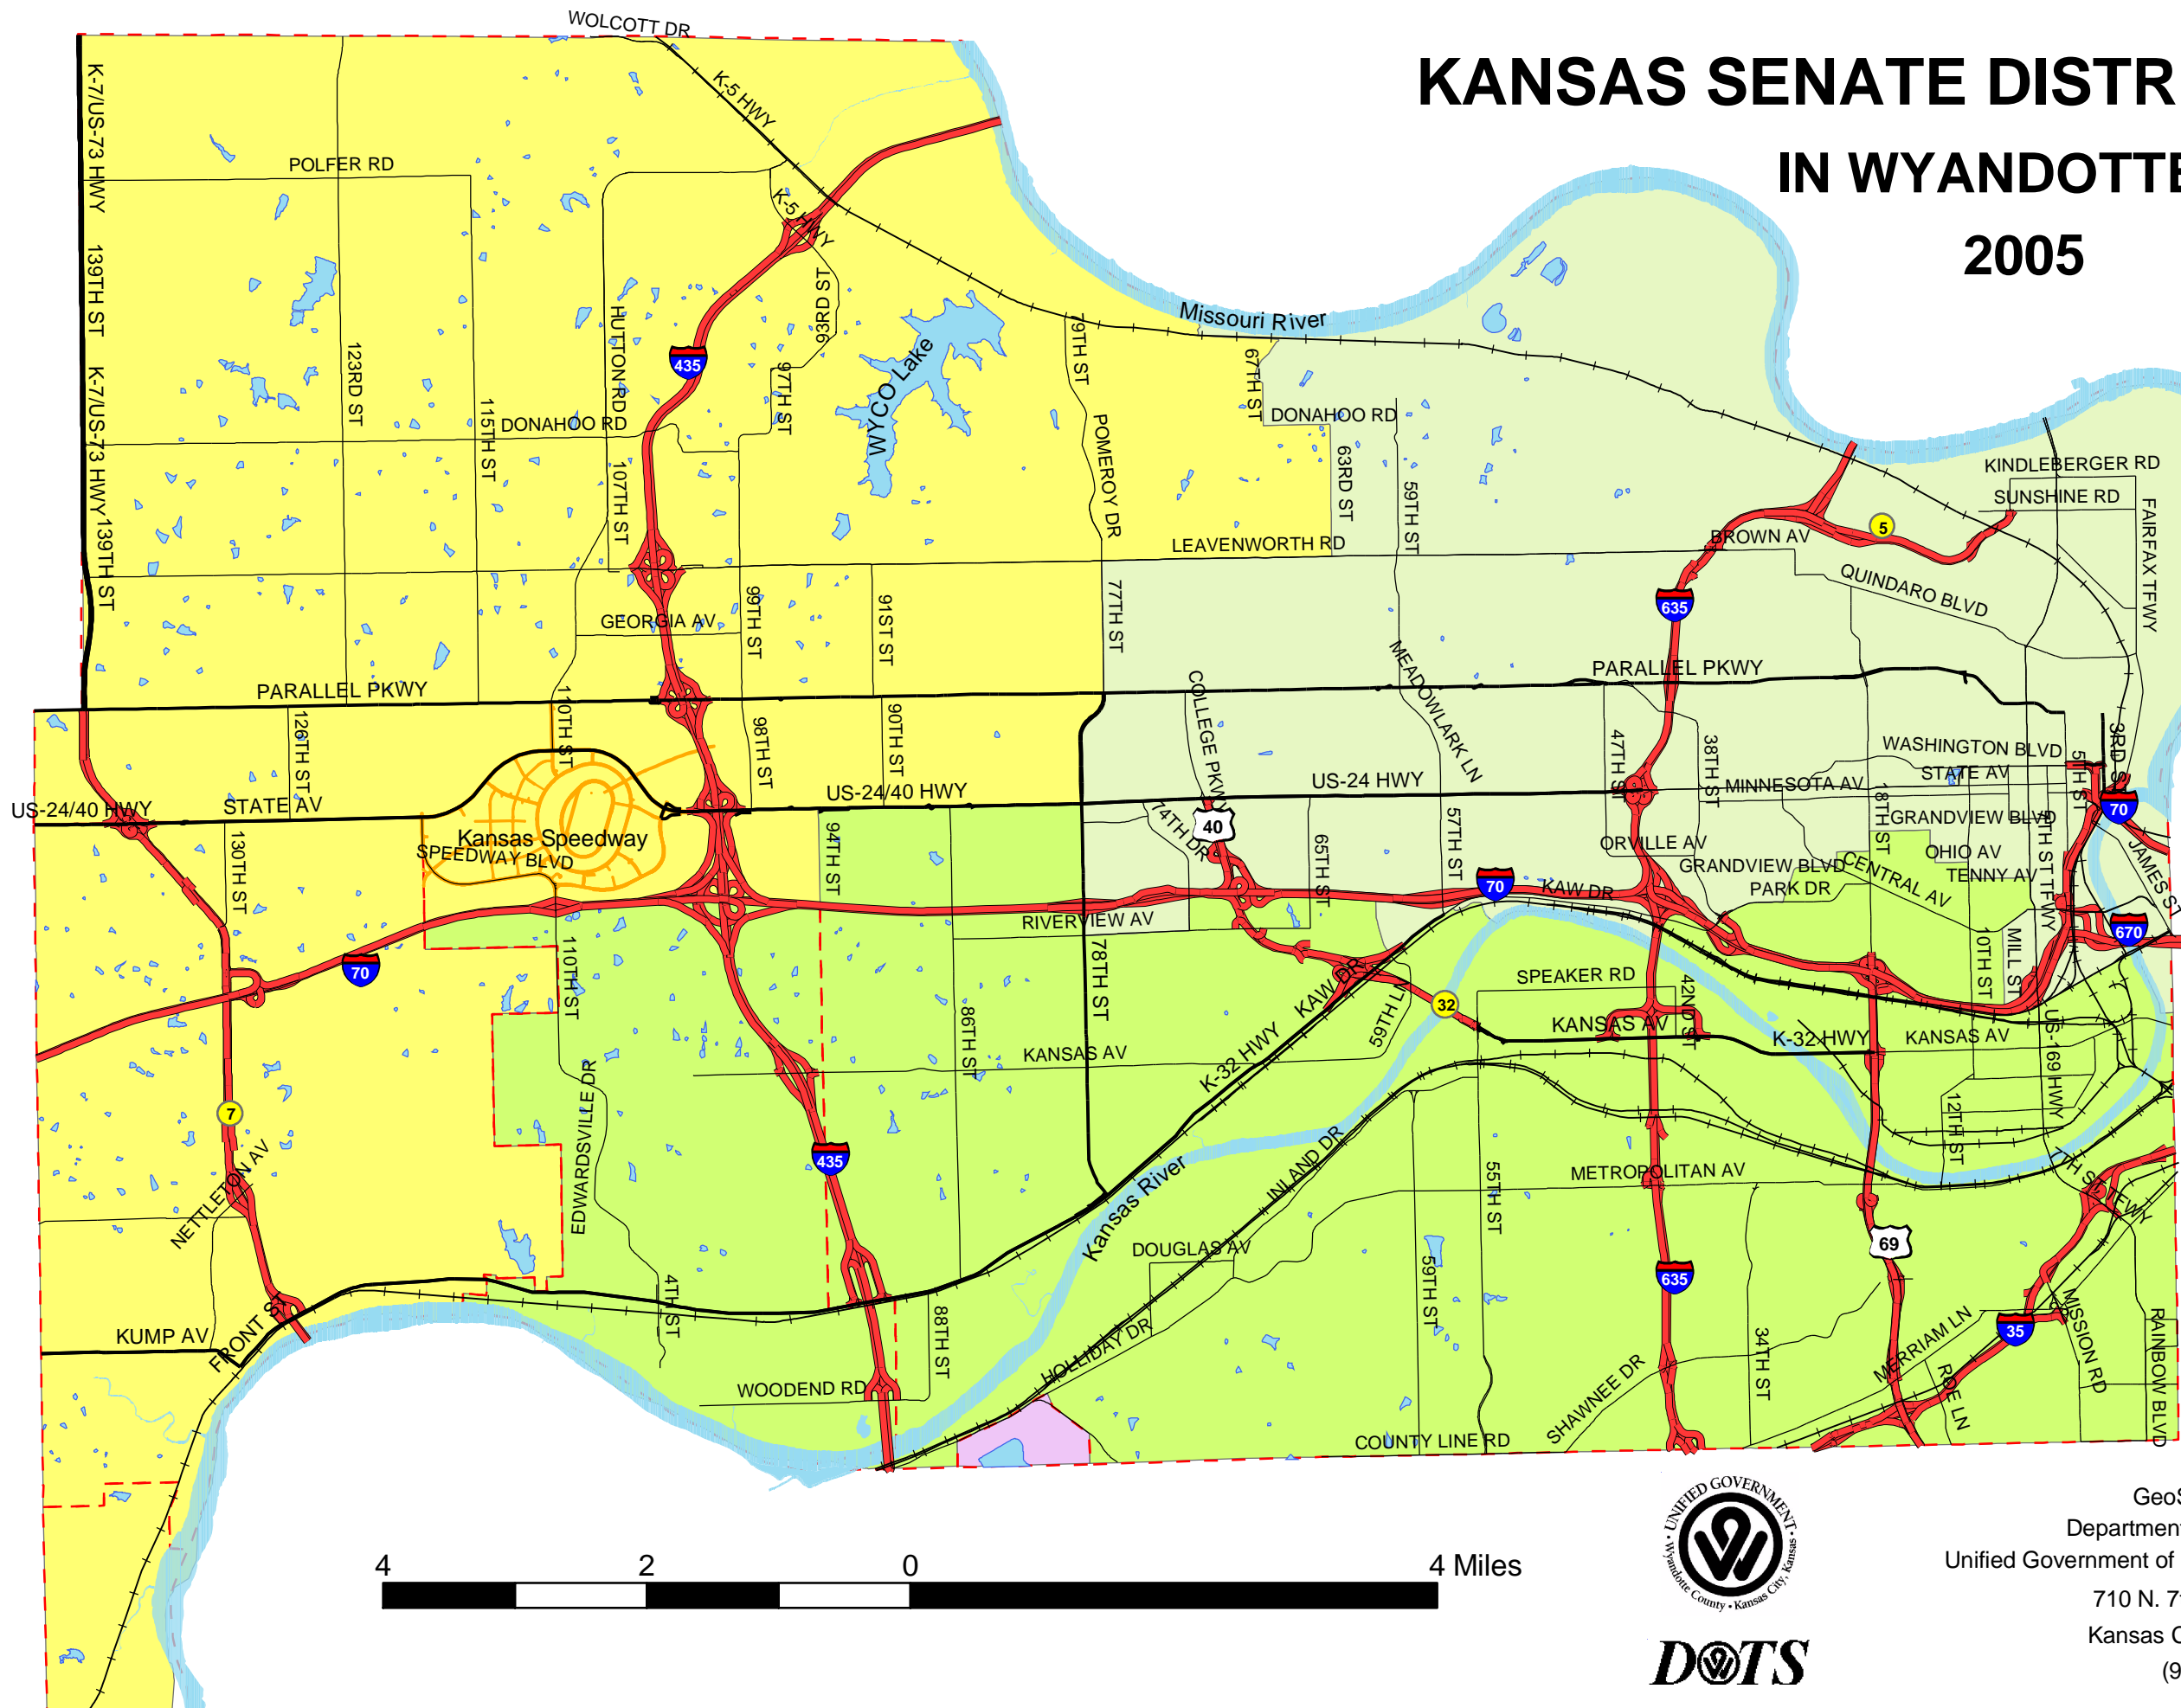

# KANSAS SENATE DISTRICTS IN WYANDOTTE COUNTY 2005

- Legend**
- District 4
  - District 5
  - District 6
  - District 10
  - City Limits

**DOTS**

GeoSpatial Services,  
Department of Technical Services,  
Unified Government of Wyandotte County/Kansas City, KS  
710 N. 7th Street Trafficway  
Kansas City, KS 66101-3995  
(913) 573-2941