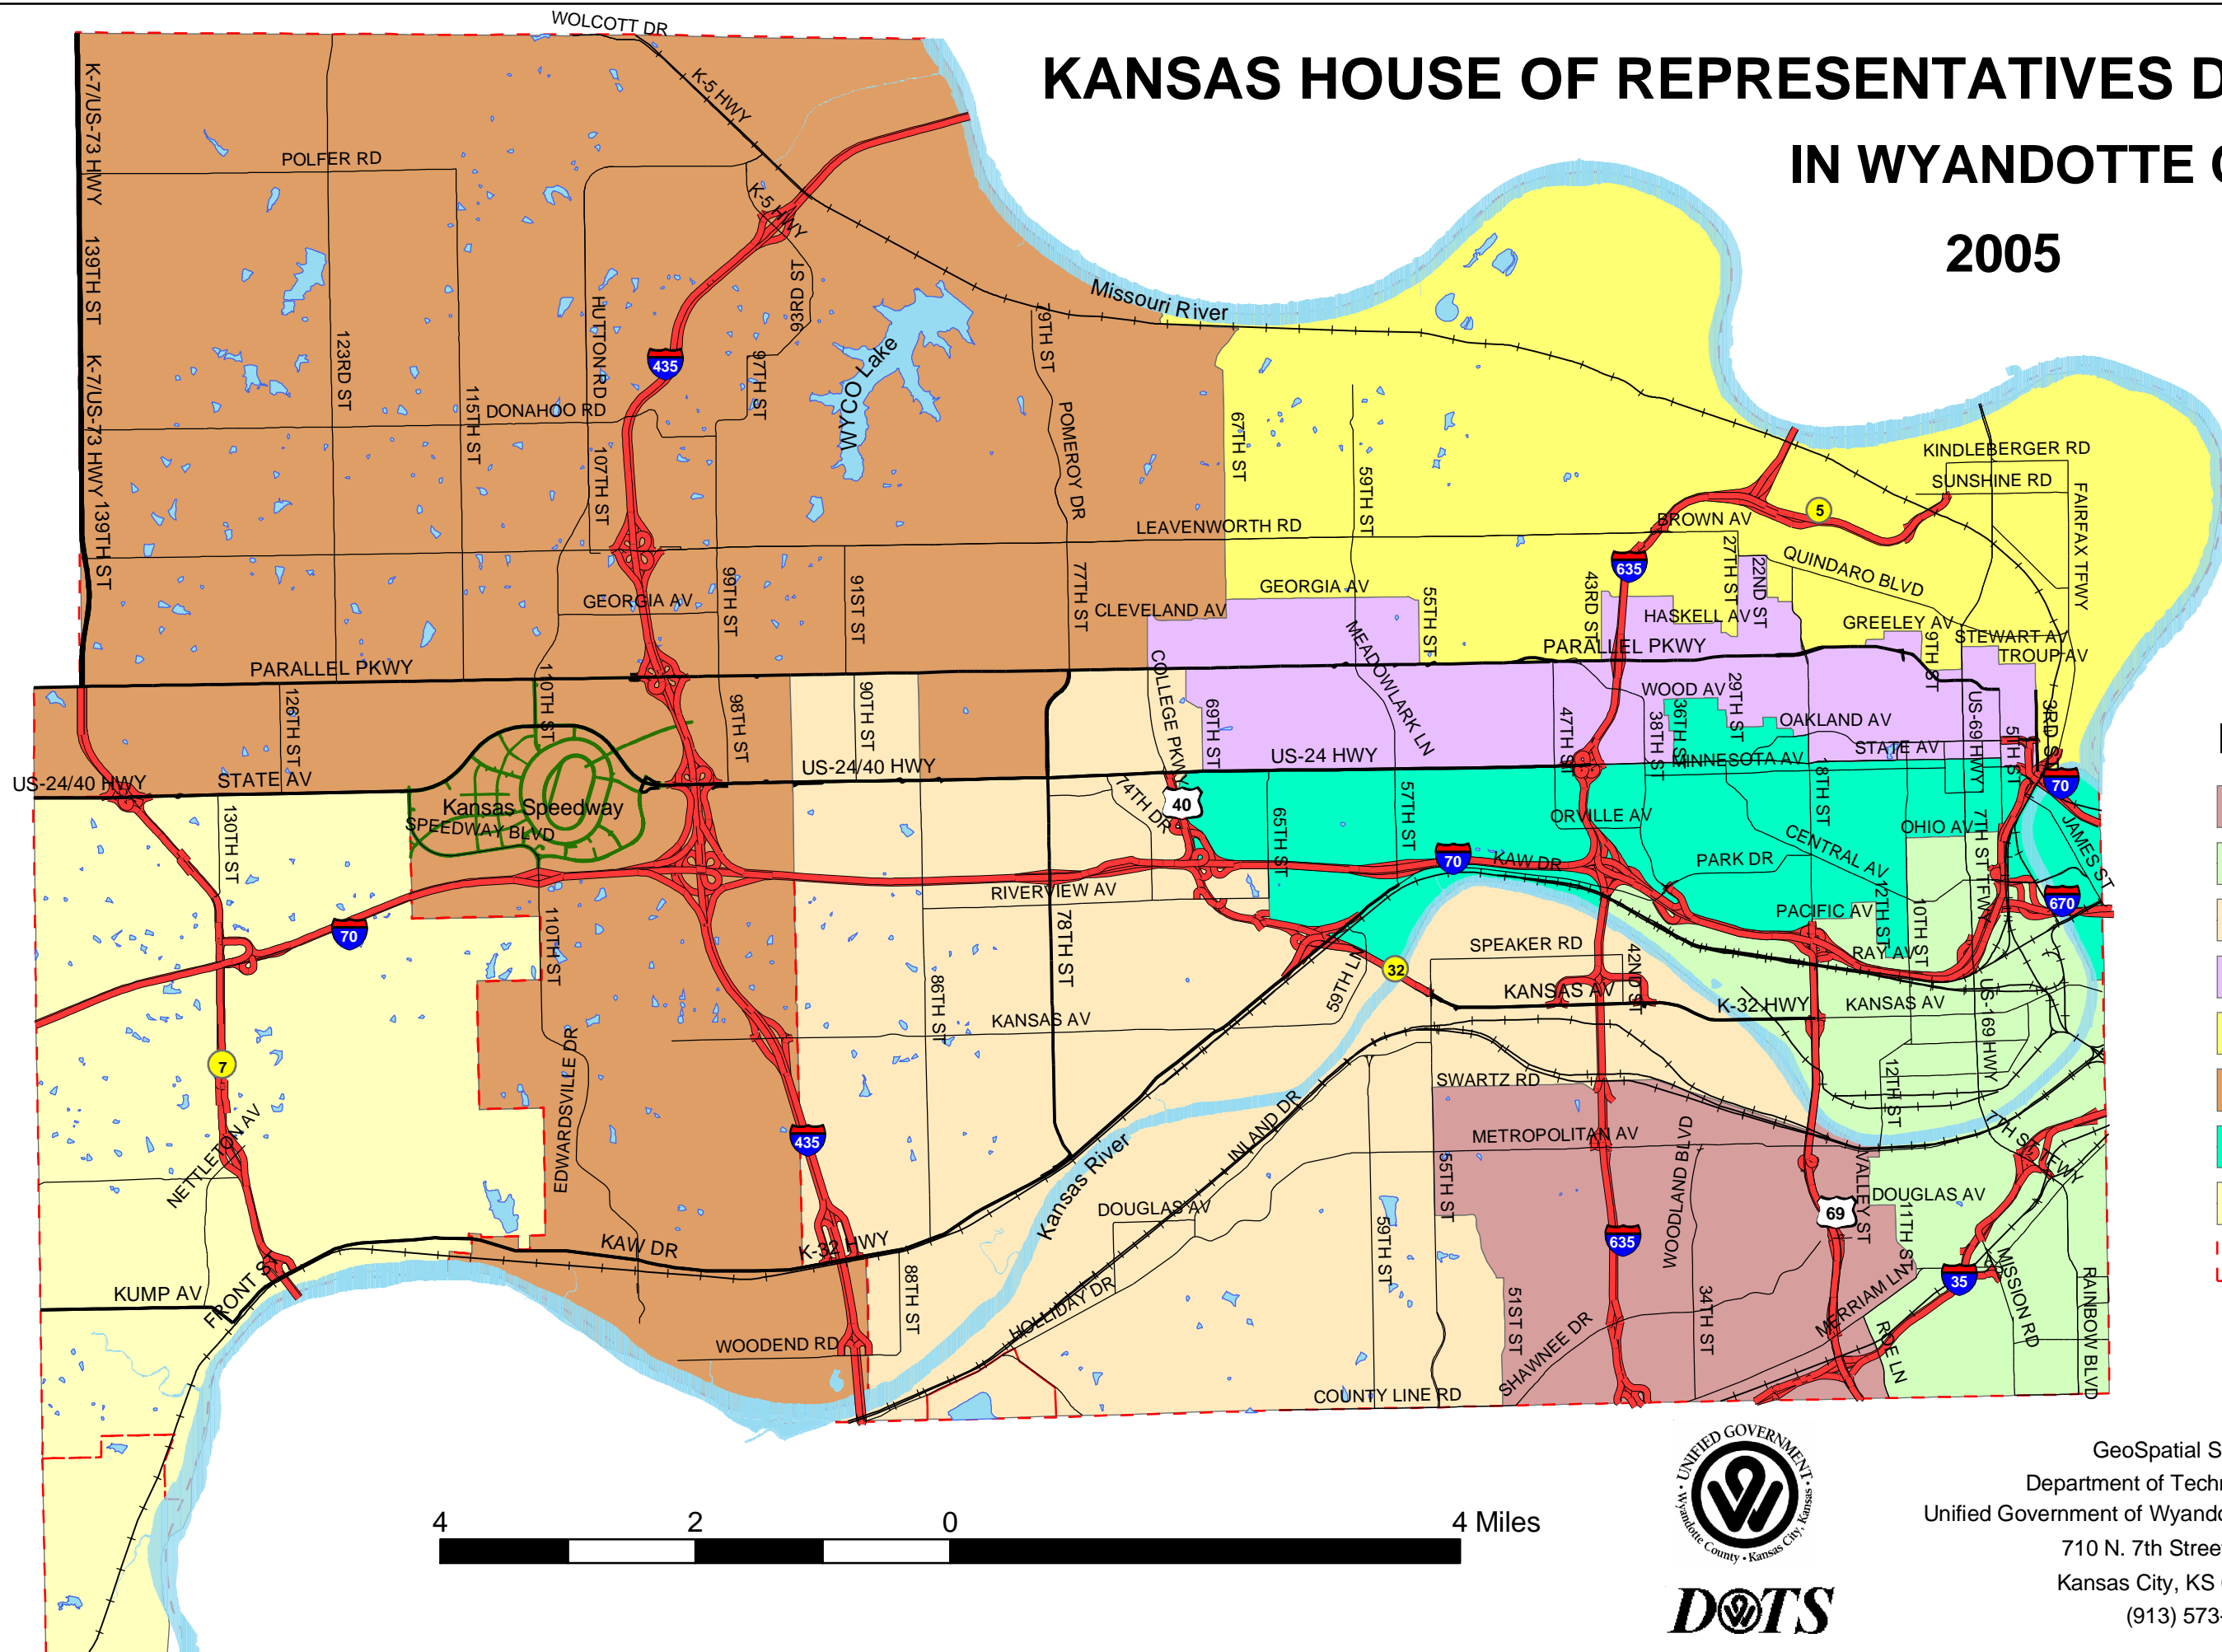

KANSAS HOUSE OF REPRESENTATIVES DISTRICTS IN WYANDOTTE COUNTY

2005

- Legend**
- District 31
 - District 32
 - District 33
 - District 34
 - District 35
 - District 36
 - District 37
 - District 39
 - City Limits

DOTS

GeoSpatial Services,
Department of Technical Services,
Unified Government of Wyandotte County/Kansas City, KS
710 N. 7th Street Trafficway
Kansas City, KS 66101-3995
(913) 573-2941