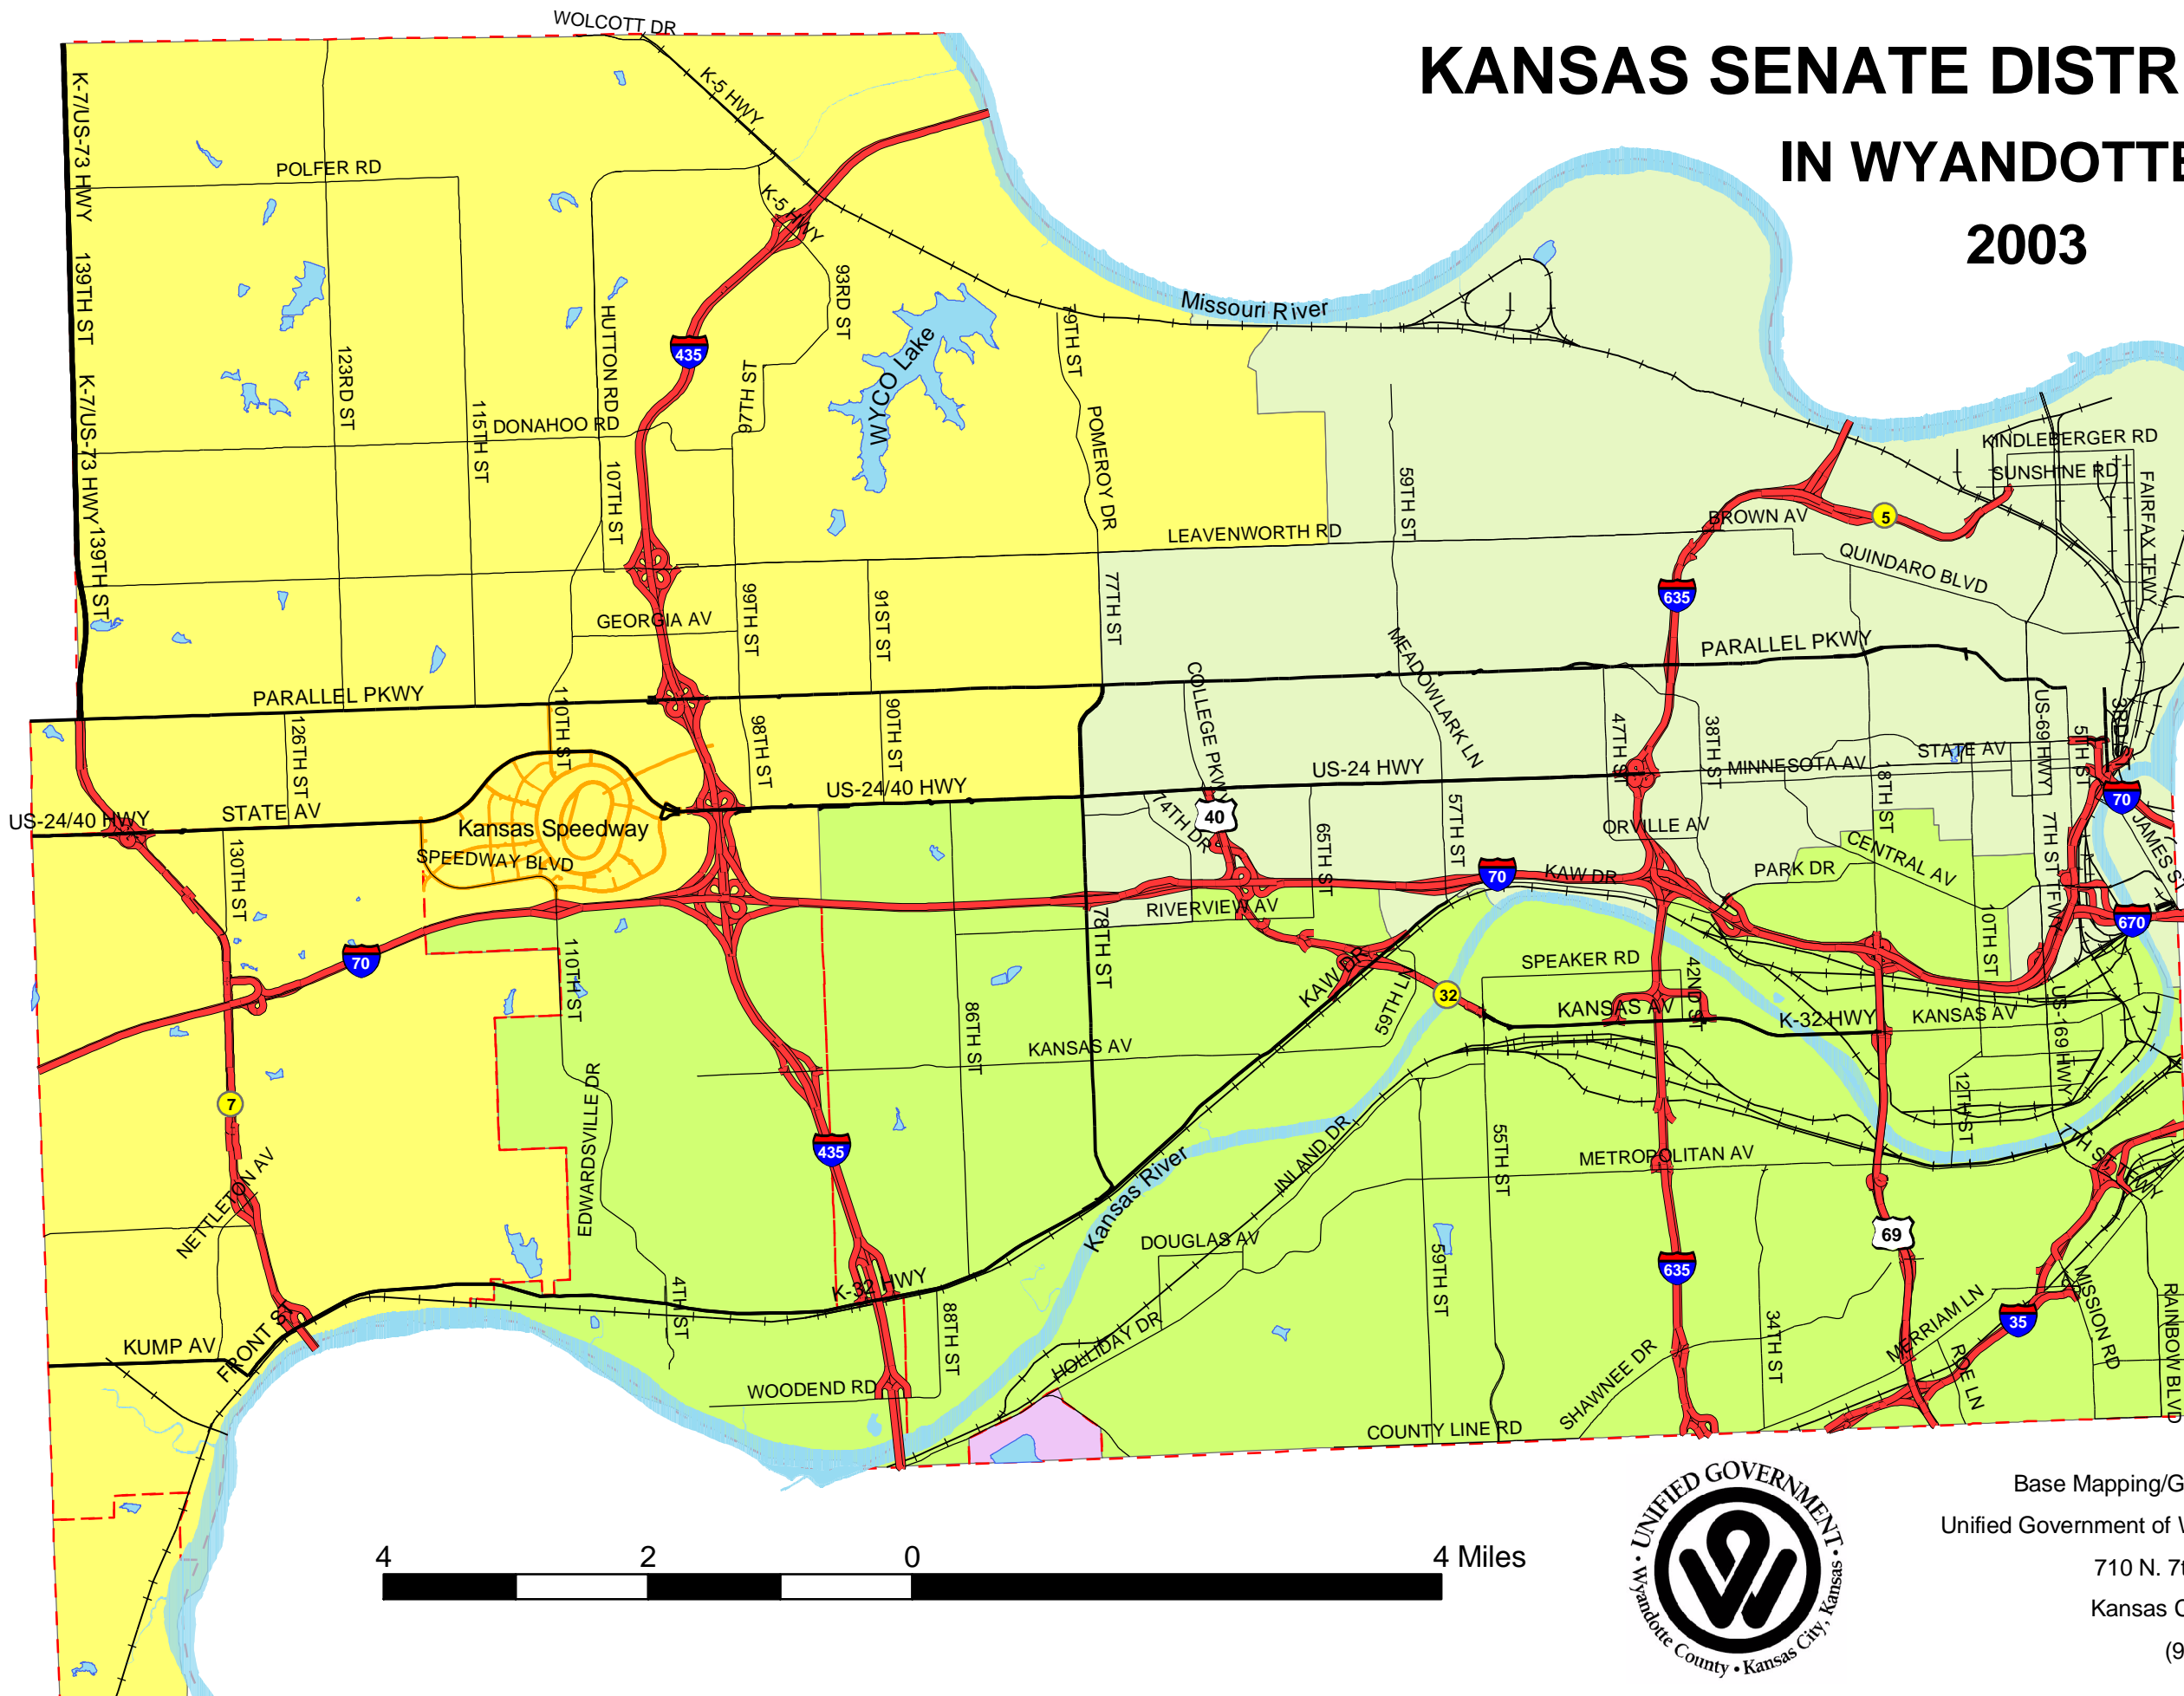

KANSAS SENATE DISTRICTS IN WYANDOTTE COUNTY 2003

Legend

- District 4
- District 5
- District 6
- District 10
- City Limits
- Freeways
- Major Streets
- Minor Streets
- Rivers
- Lakes
- Railroads
- Speedway

Base Mapping/GIS, Division of Technology,
 Unified Government of Wyandotte County/Kansas City, KS
 710 N. 7th Street Trafficway
 Kansas City, KS 66101-3077
 (913) 573-2941