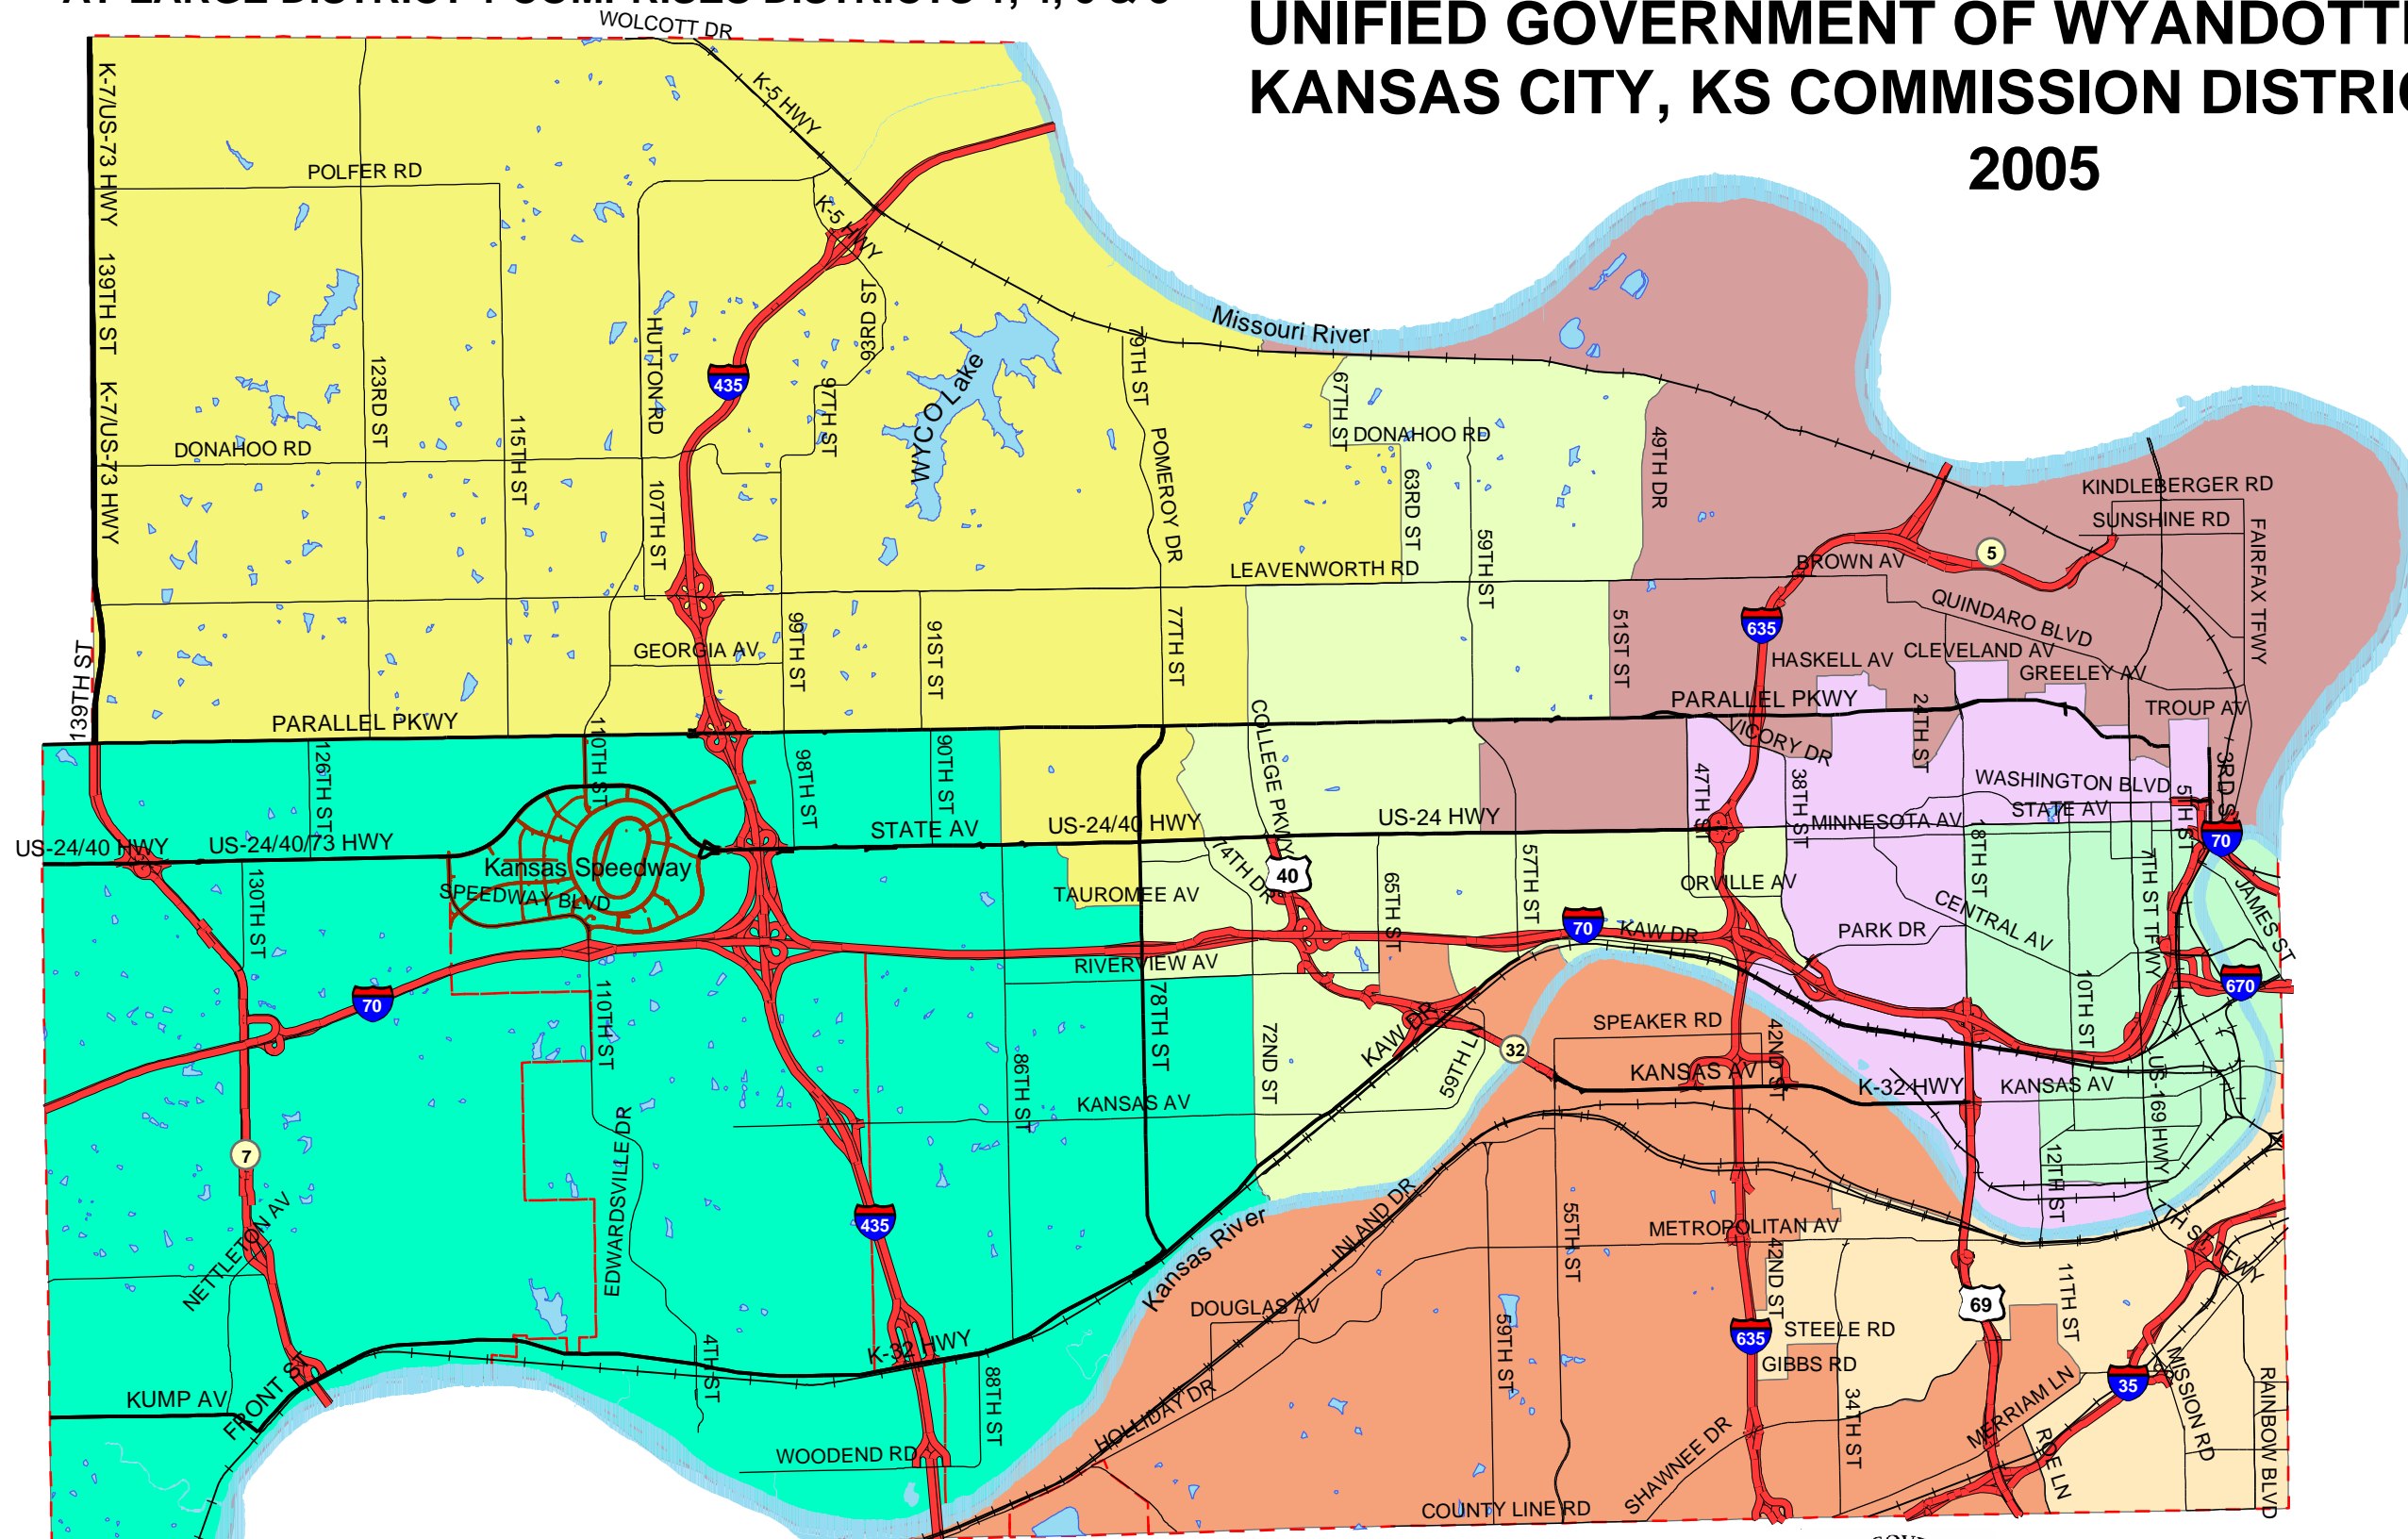

AT-LARGE DISTRICT 1 COMPRISES DISTRICTS 1, 4, 5 & 8

# UNIFIED GOVERNMENT OF WYANDOTTE COUNTY/ KANSAS CITY, KS COMMISSION DISTRICTS

2005

## Legend

- District 1
- District 2
- District 3
- District 4
- District 5
- District 6
- District 7
- District 8
- City Limits

AT-LARGE DISTRICT 2 COMPRISES DISTRICTS 2, 3, 6 & 7

**DOTS**

GeoSpatial Services,  
Department of Technical Services,  
Unified Government of Wyandotte County/Kansas City, KS  
710 N. 7th Street Trafficway  
Kansas City, KS 66101-3995  
(913) 573-2941