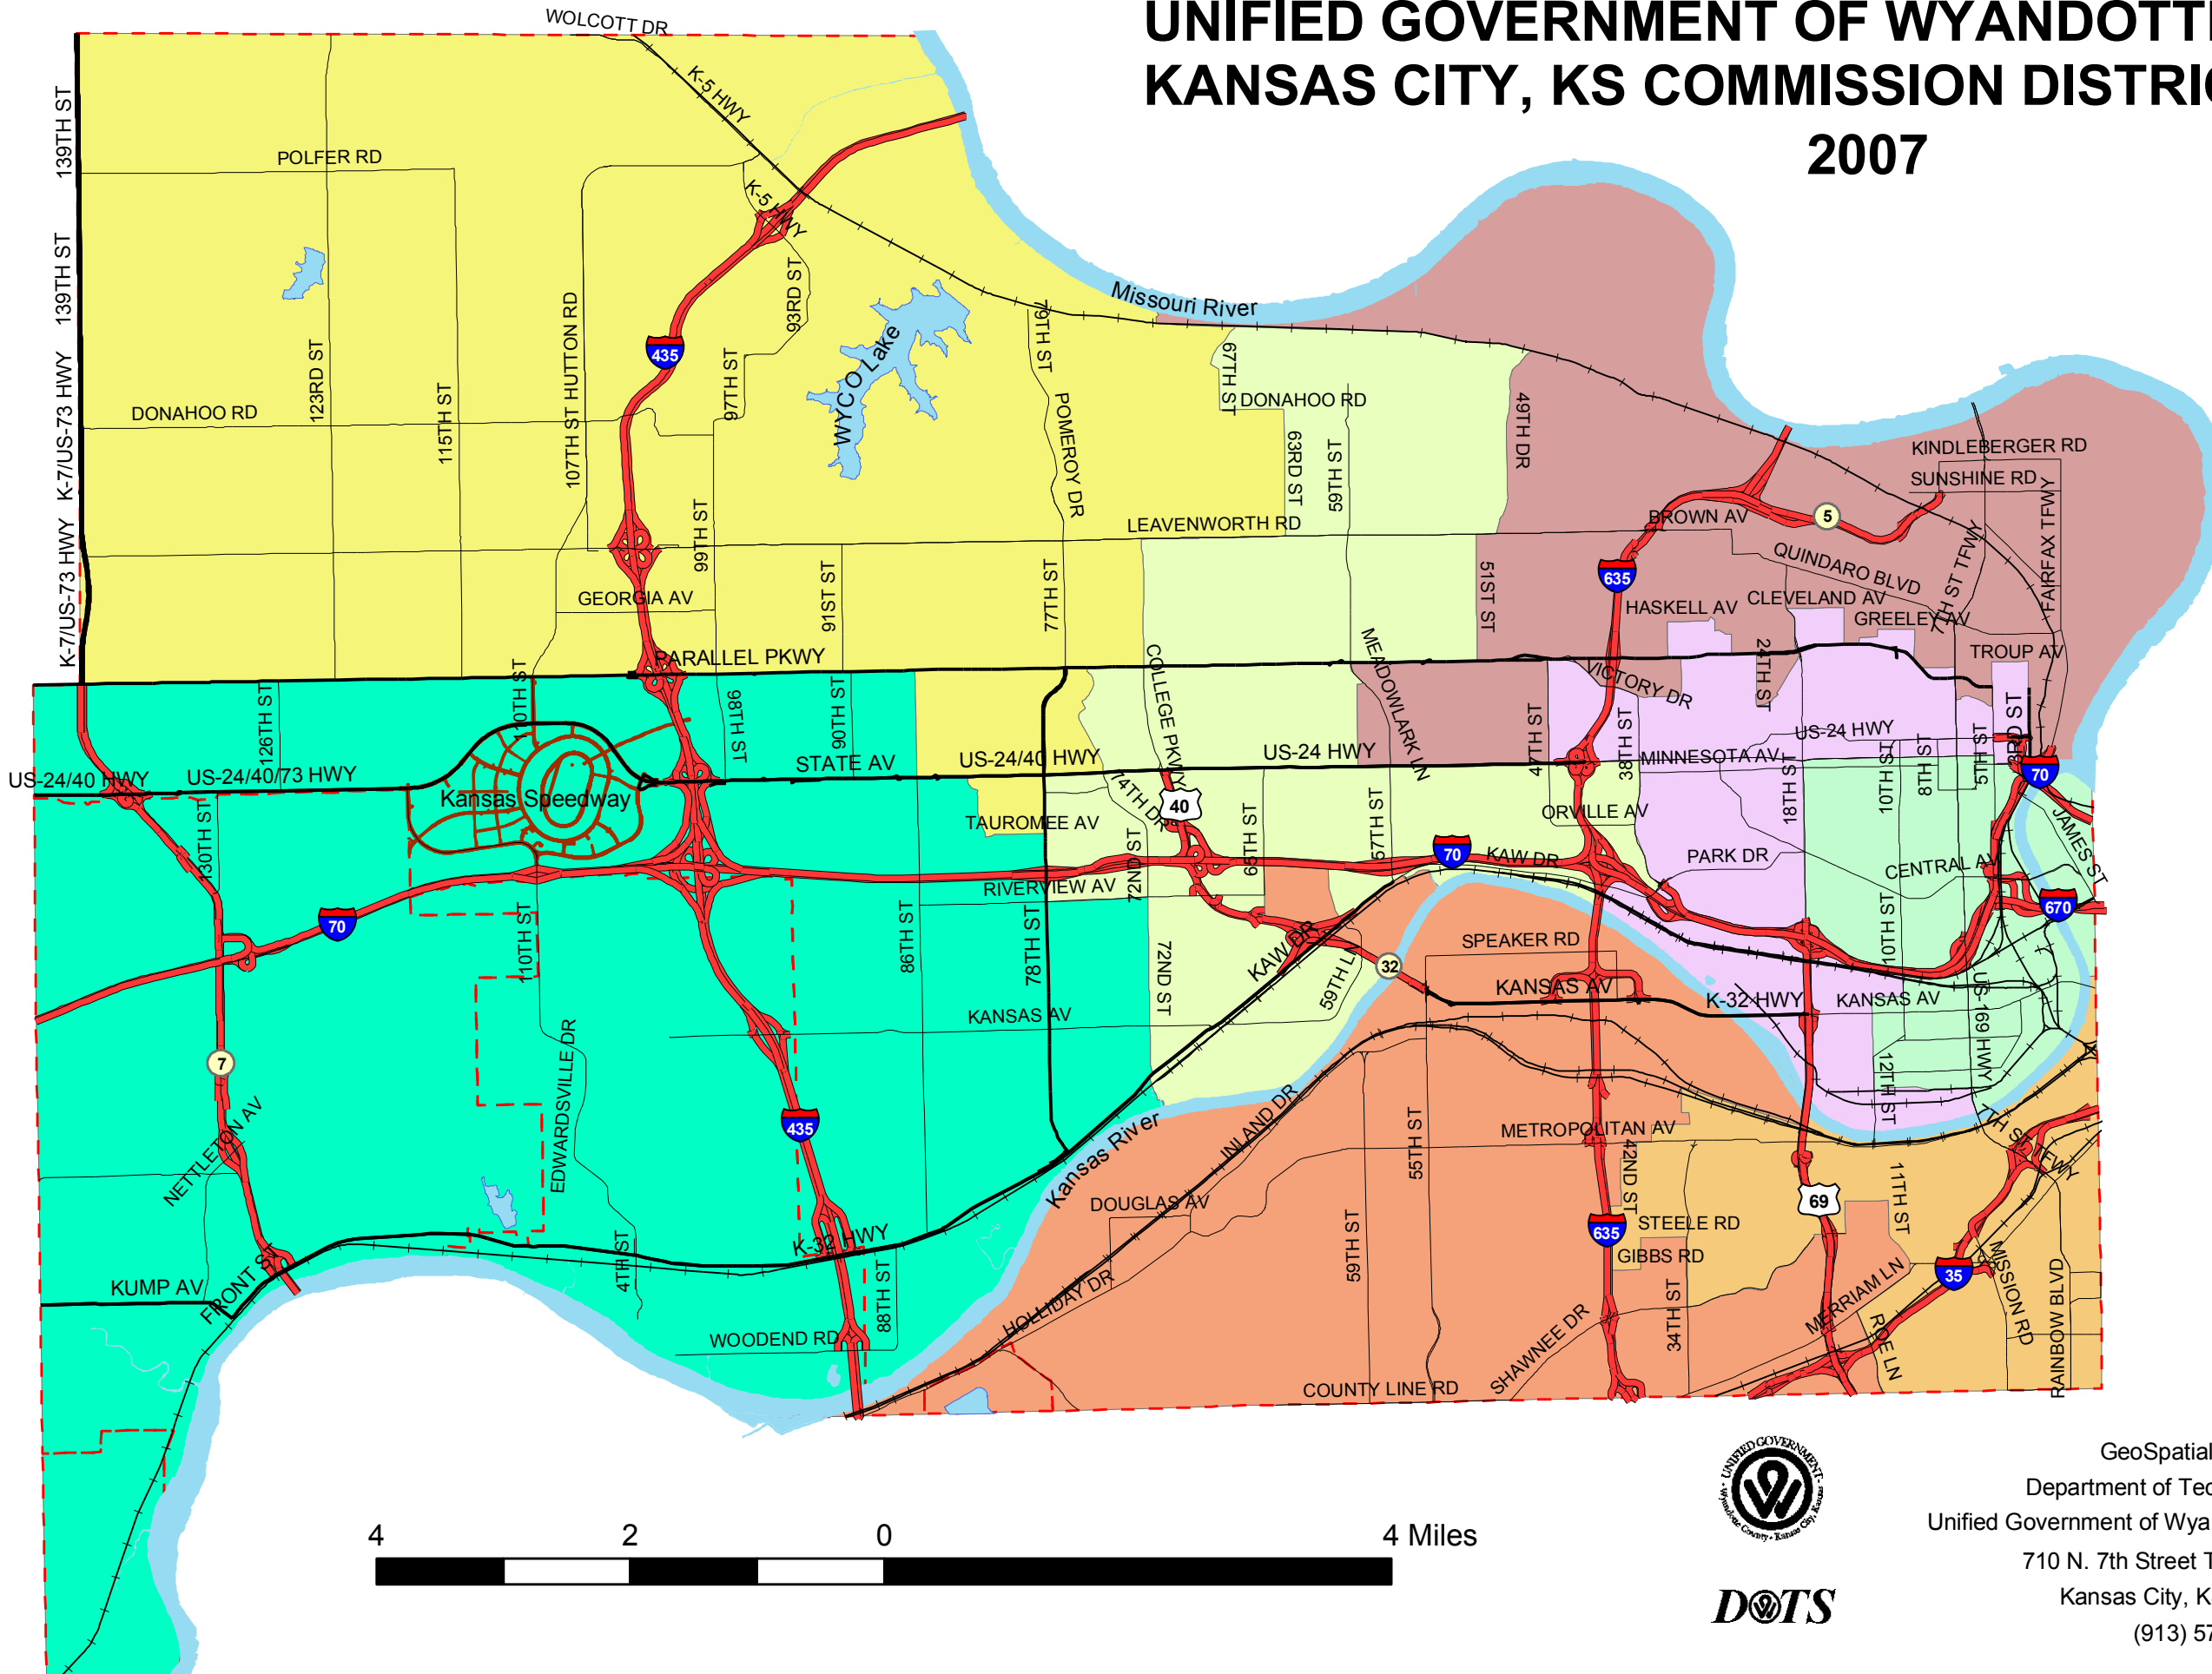

UNIFIED GOVERNMENT OF WYANDOTTE COUNTY/ KANSAS CITY, KS COMMISSION DISTRICTS 2007

Legend

- District 1
- District 2
- District 3
- District 4
- District 5
- District 6
- District 7
- District 8
- City Limits

Note: Eight commissioners are elected by districts, and two are elected at-large.

DOTS

GeoSpatial Services,
Department of Technical Services,
Unified Government of Wyandotte County/Kansas City, KS
710 N. 7th Street Trafficway, Ste. 70
Kansas City, KS 66101-3109
(913) 573-2941