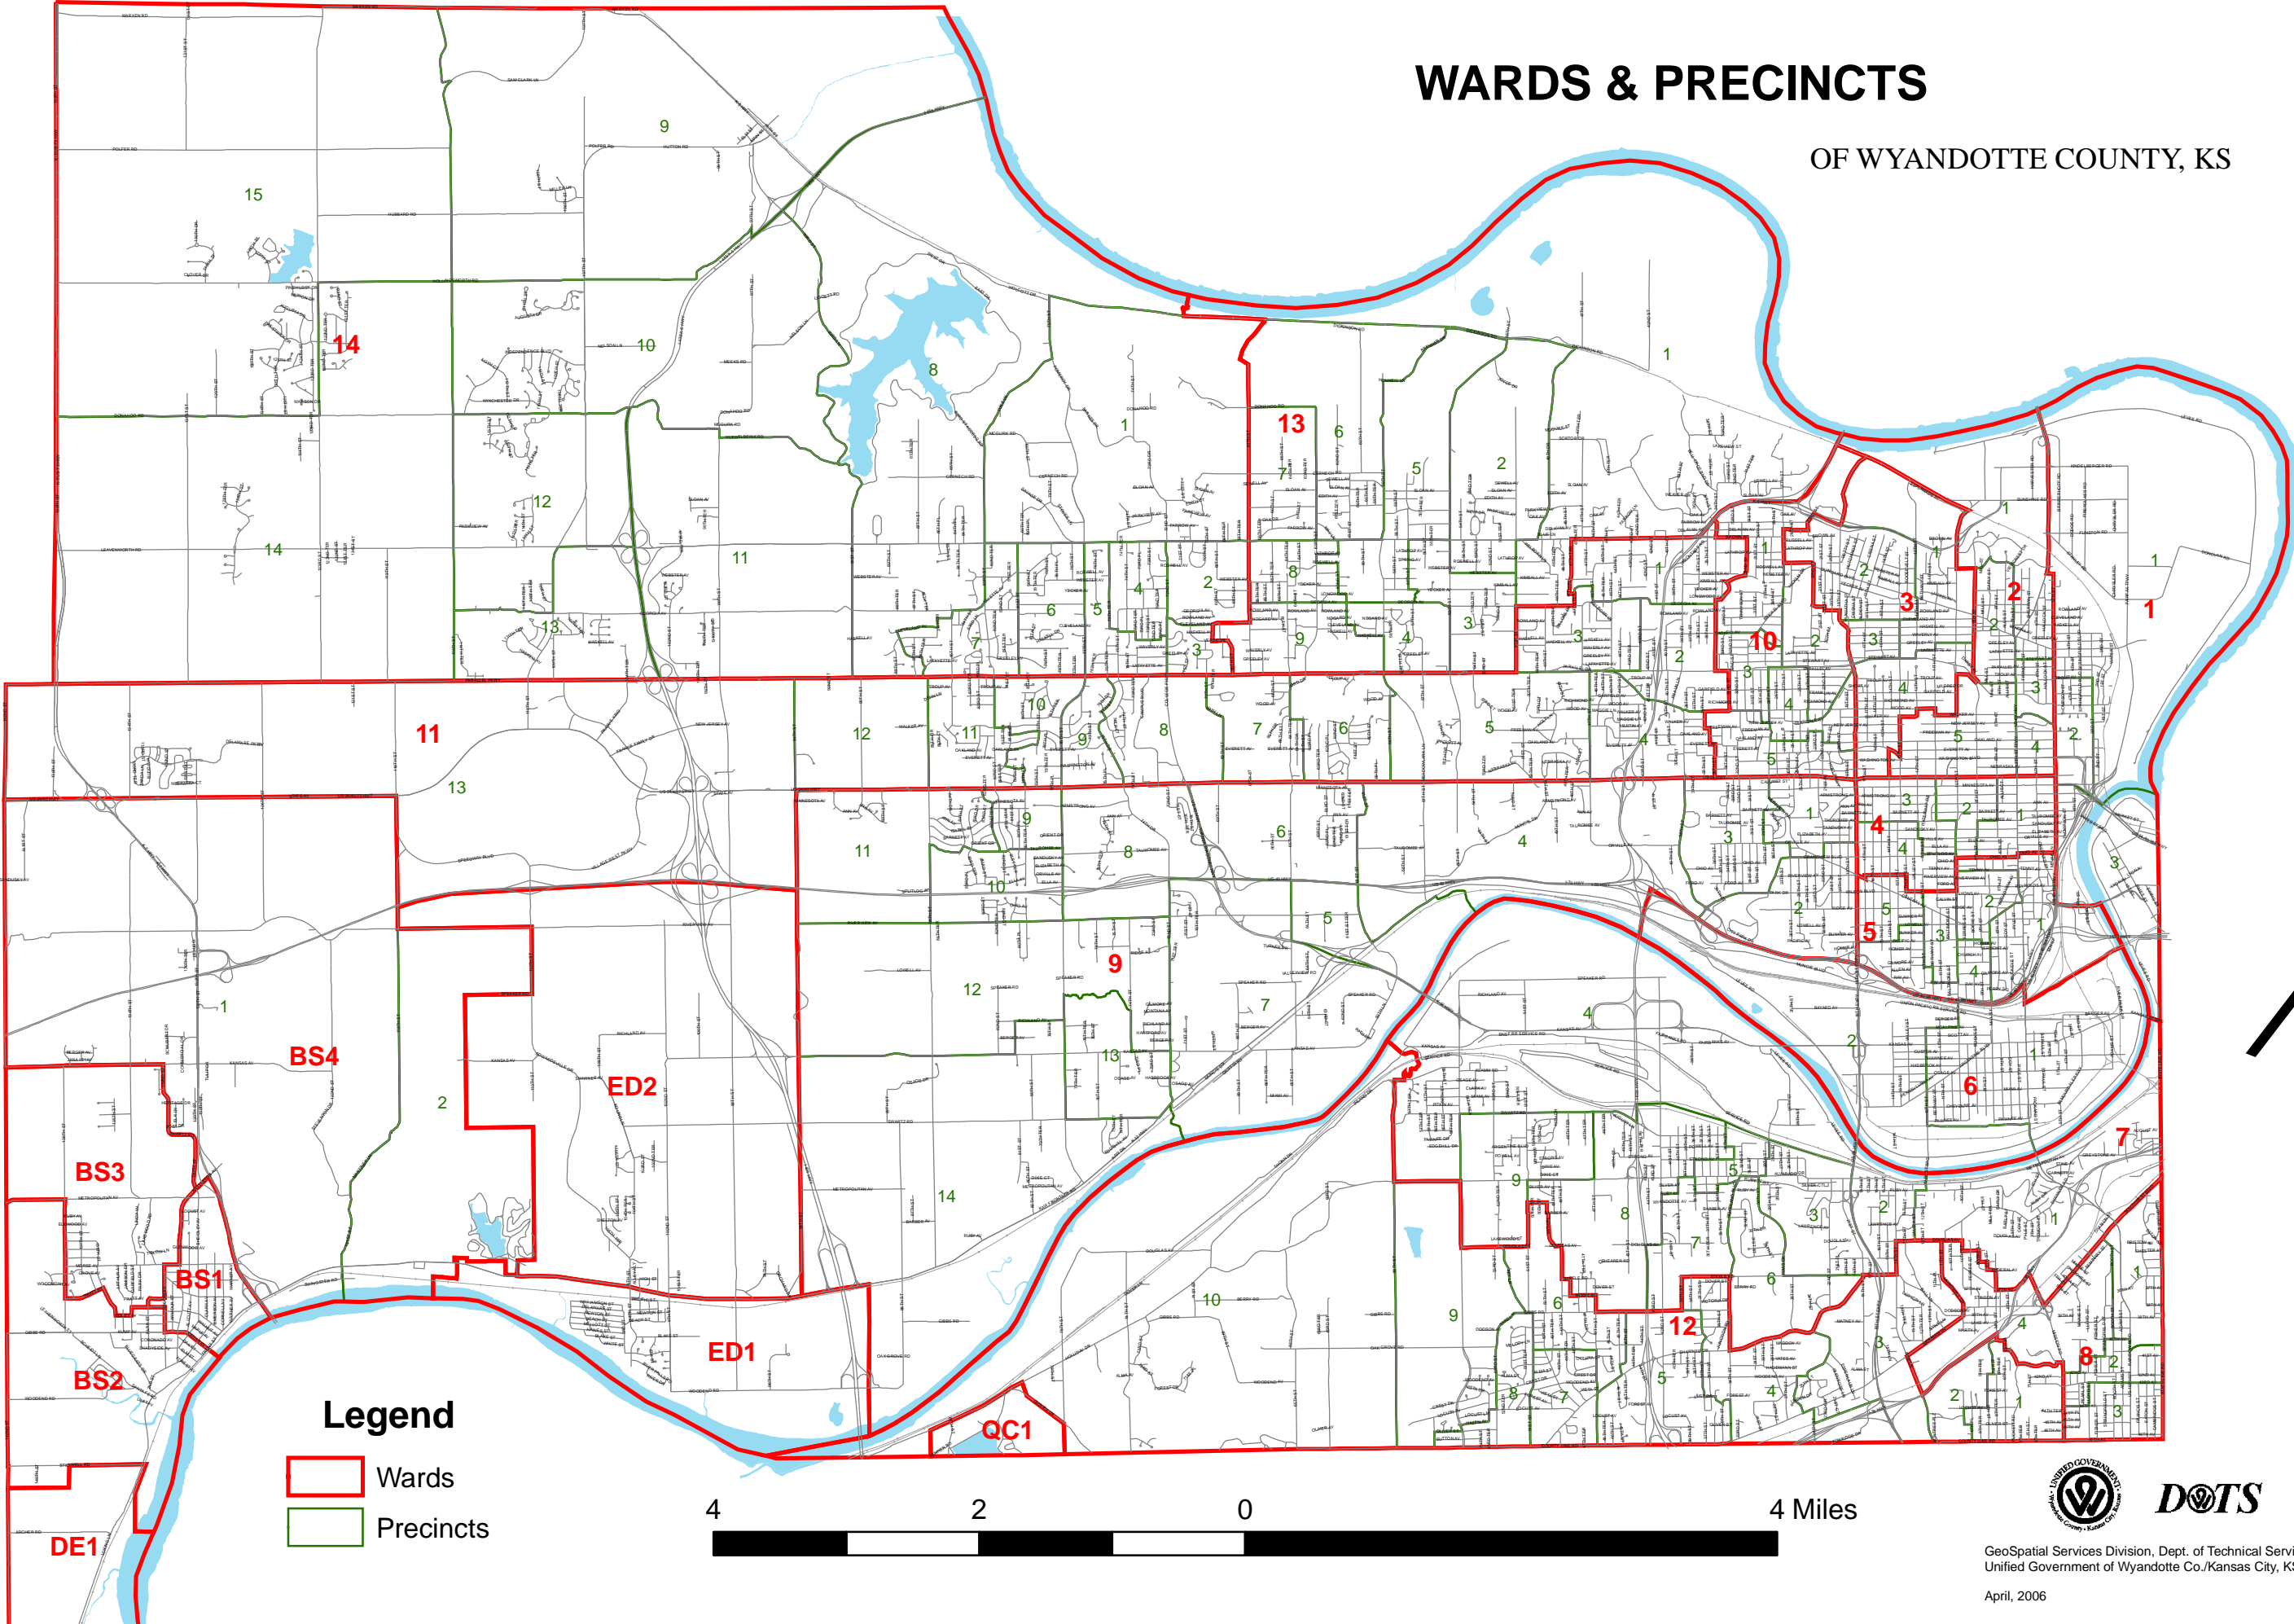

WARDS & PRECINCTS

OF WYANDOTTE COUNTY, KS

Legend

- Wards
- Precincts

DOTS