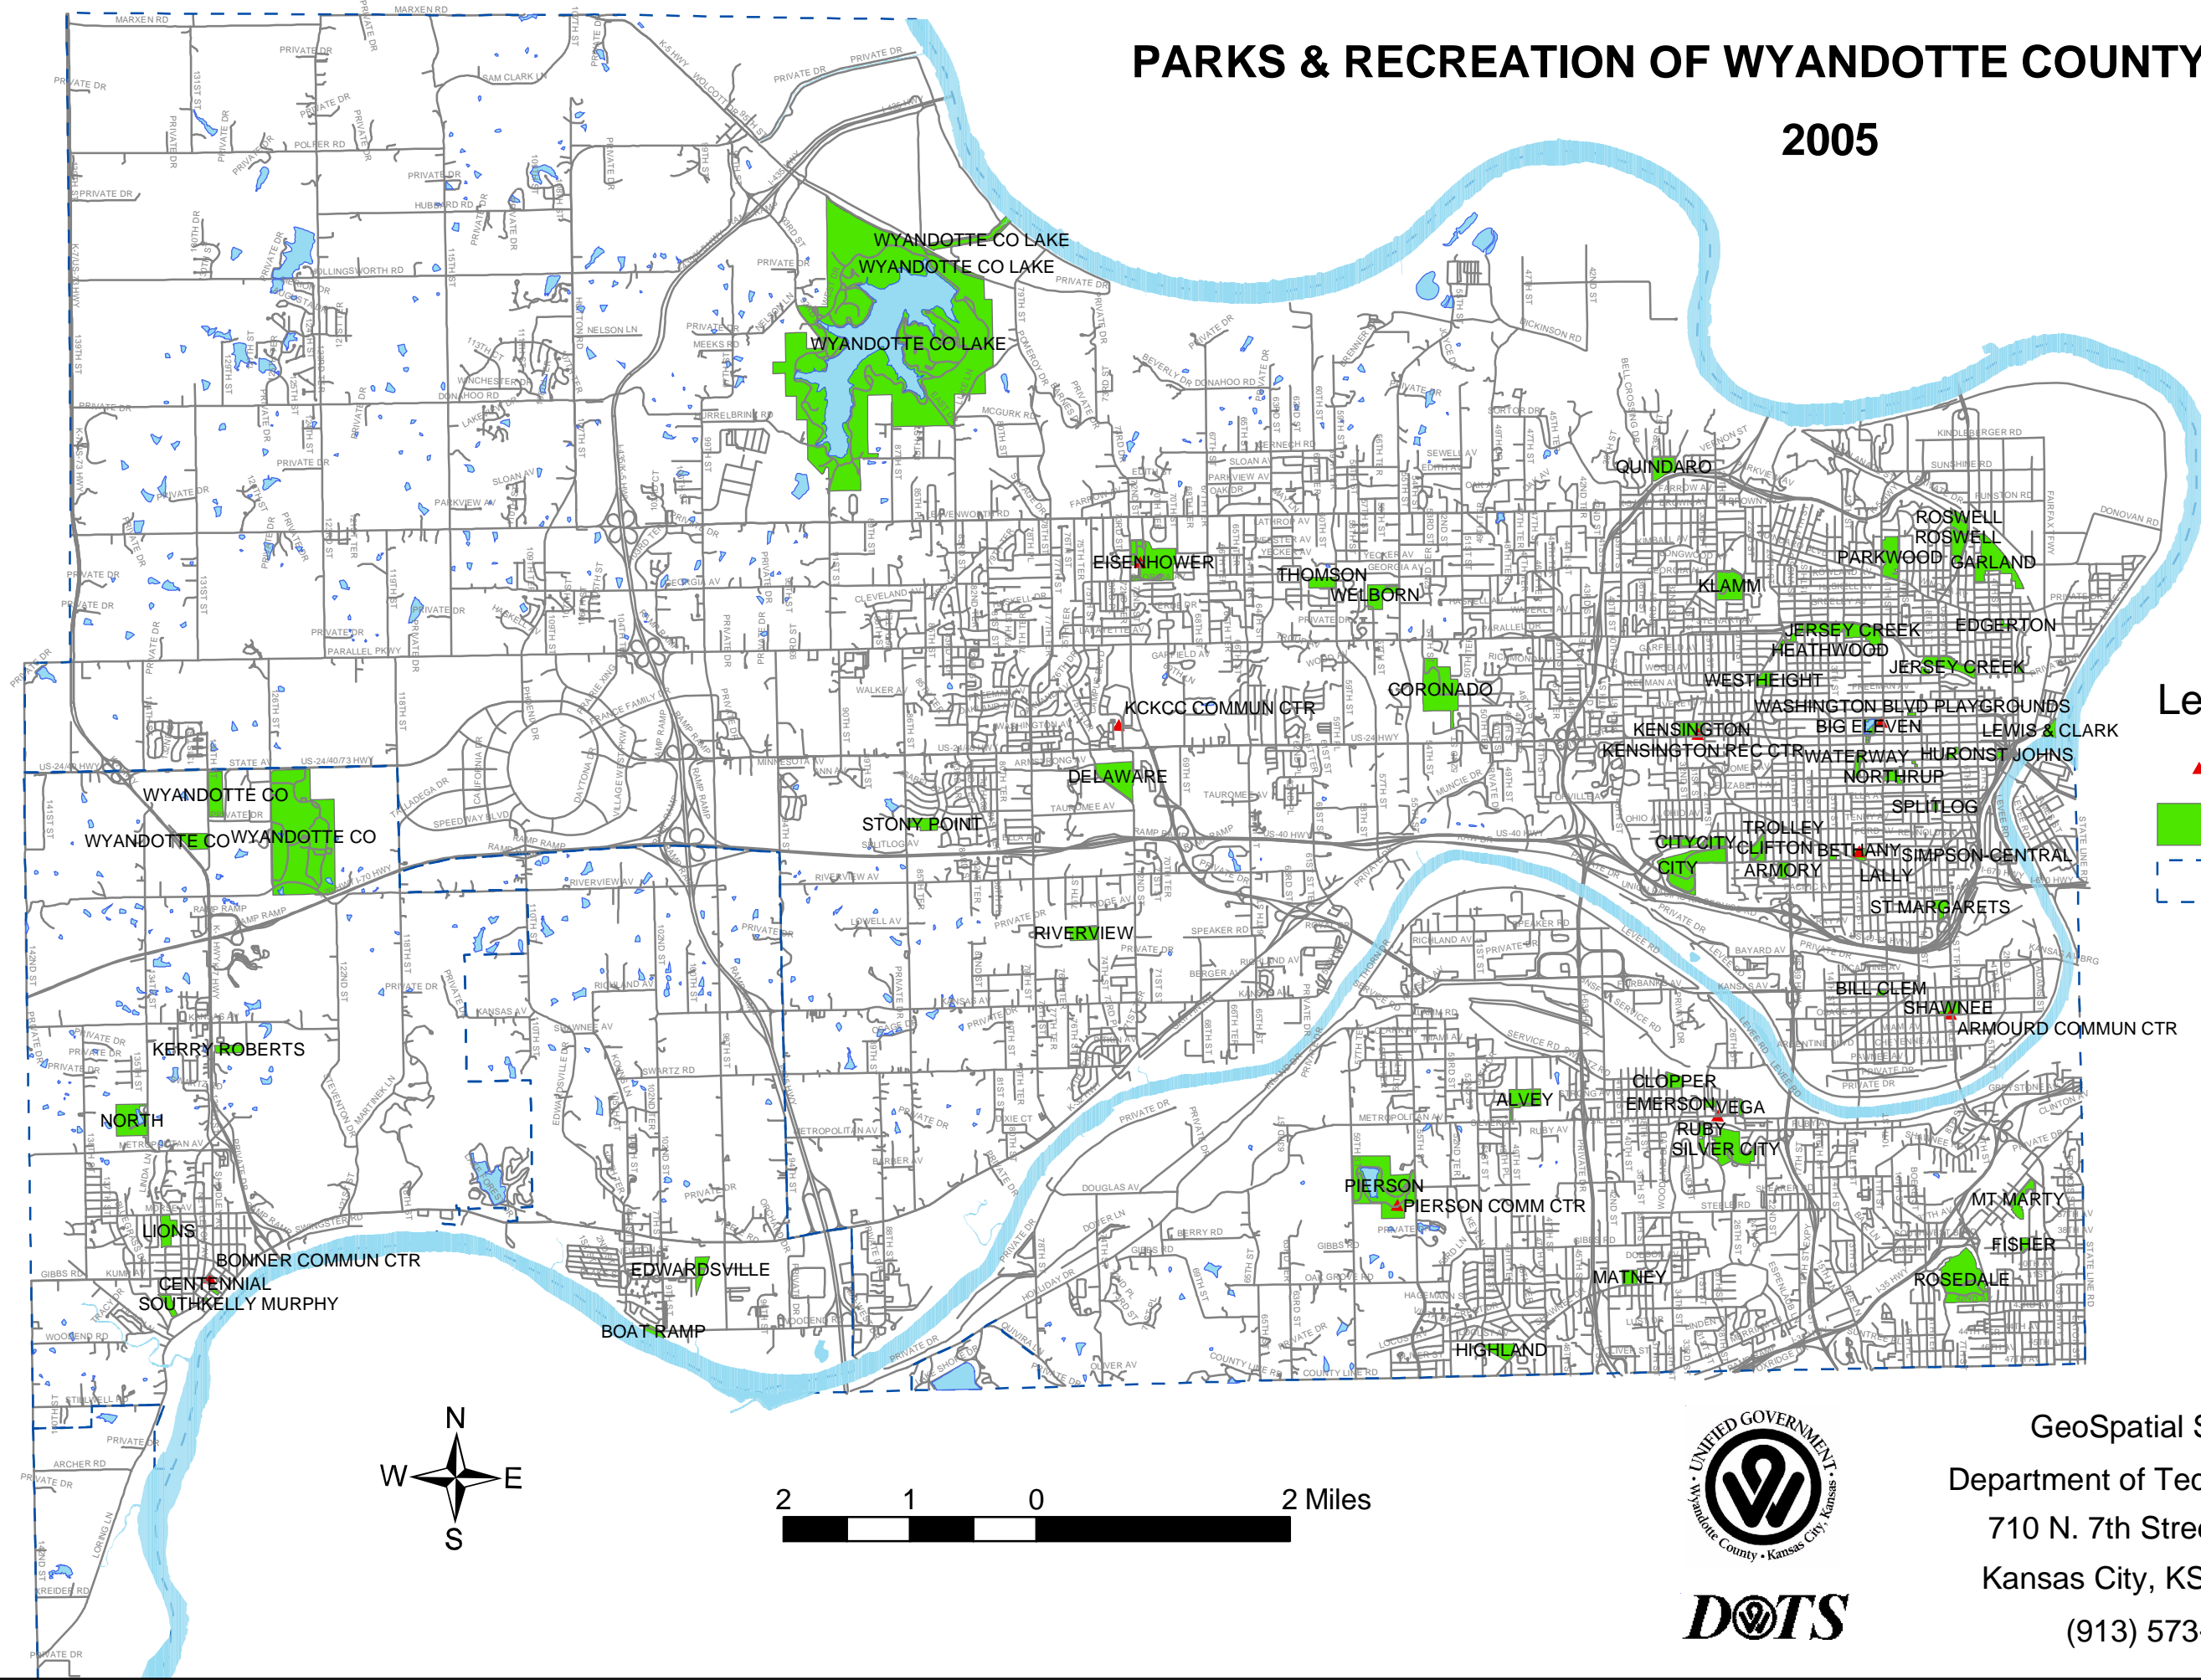

PARKS & RECREATION OF WYANDOTTE COUNTY, KS

2005

Legend

- ▲ Recreation Centers
- Parks
- - - City Limits

DOTS

GeoSpatial Services,
Department of Technical Services
710 N. 7th Street Trafficway
Kansas City, KS 66101-3995
(913) 573-2941