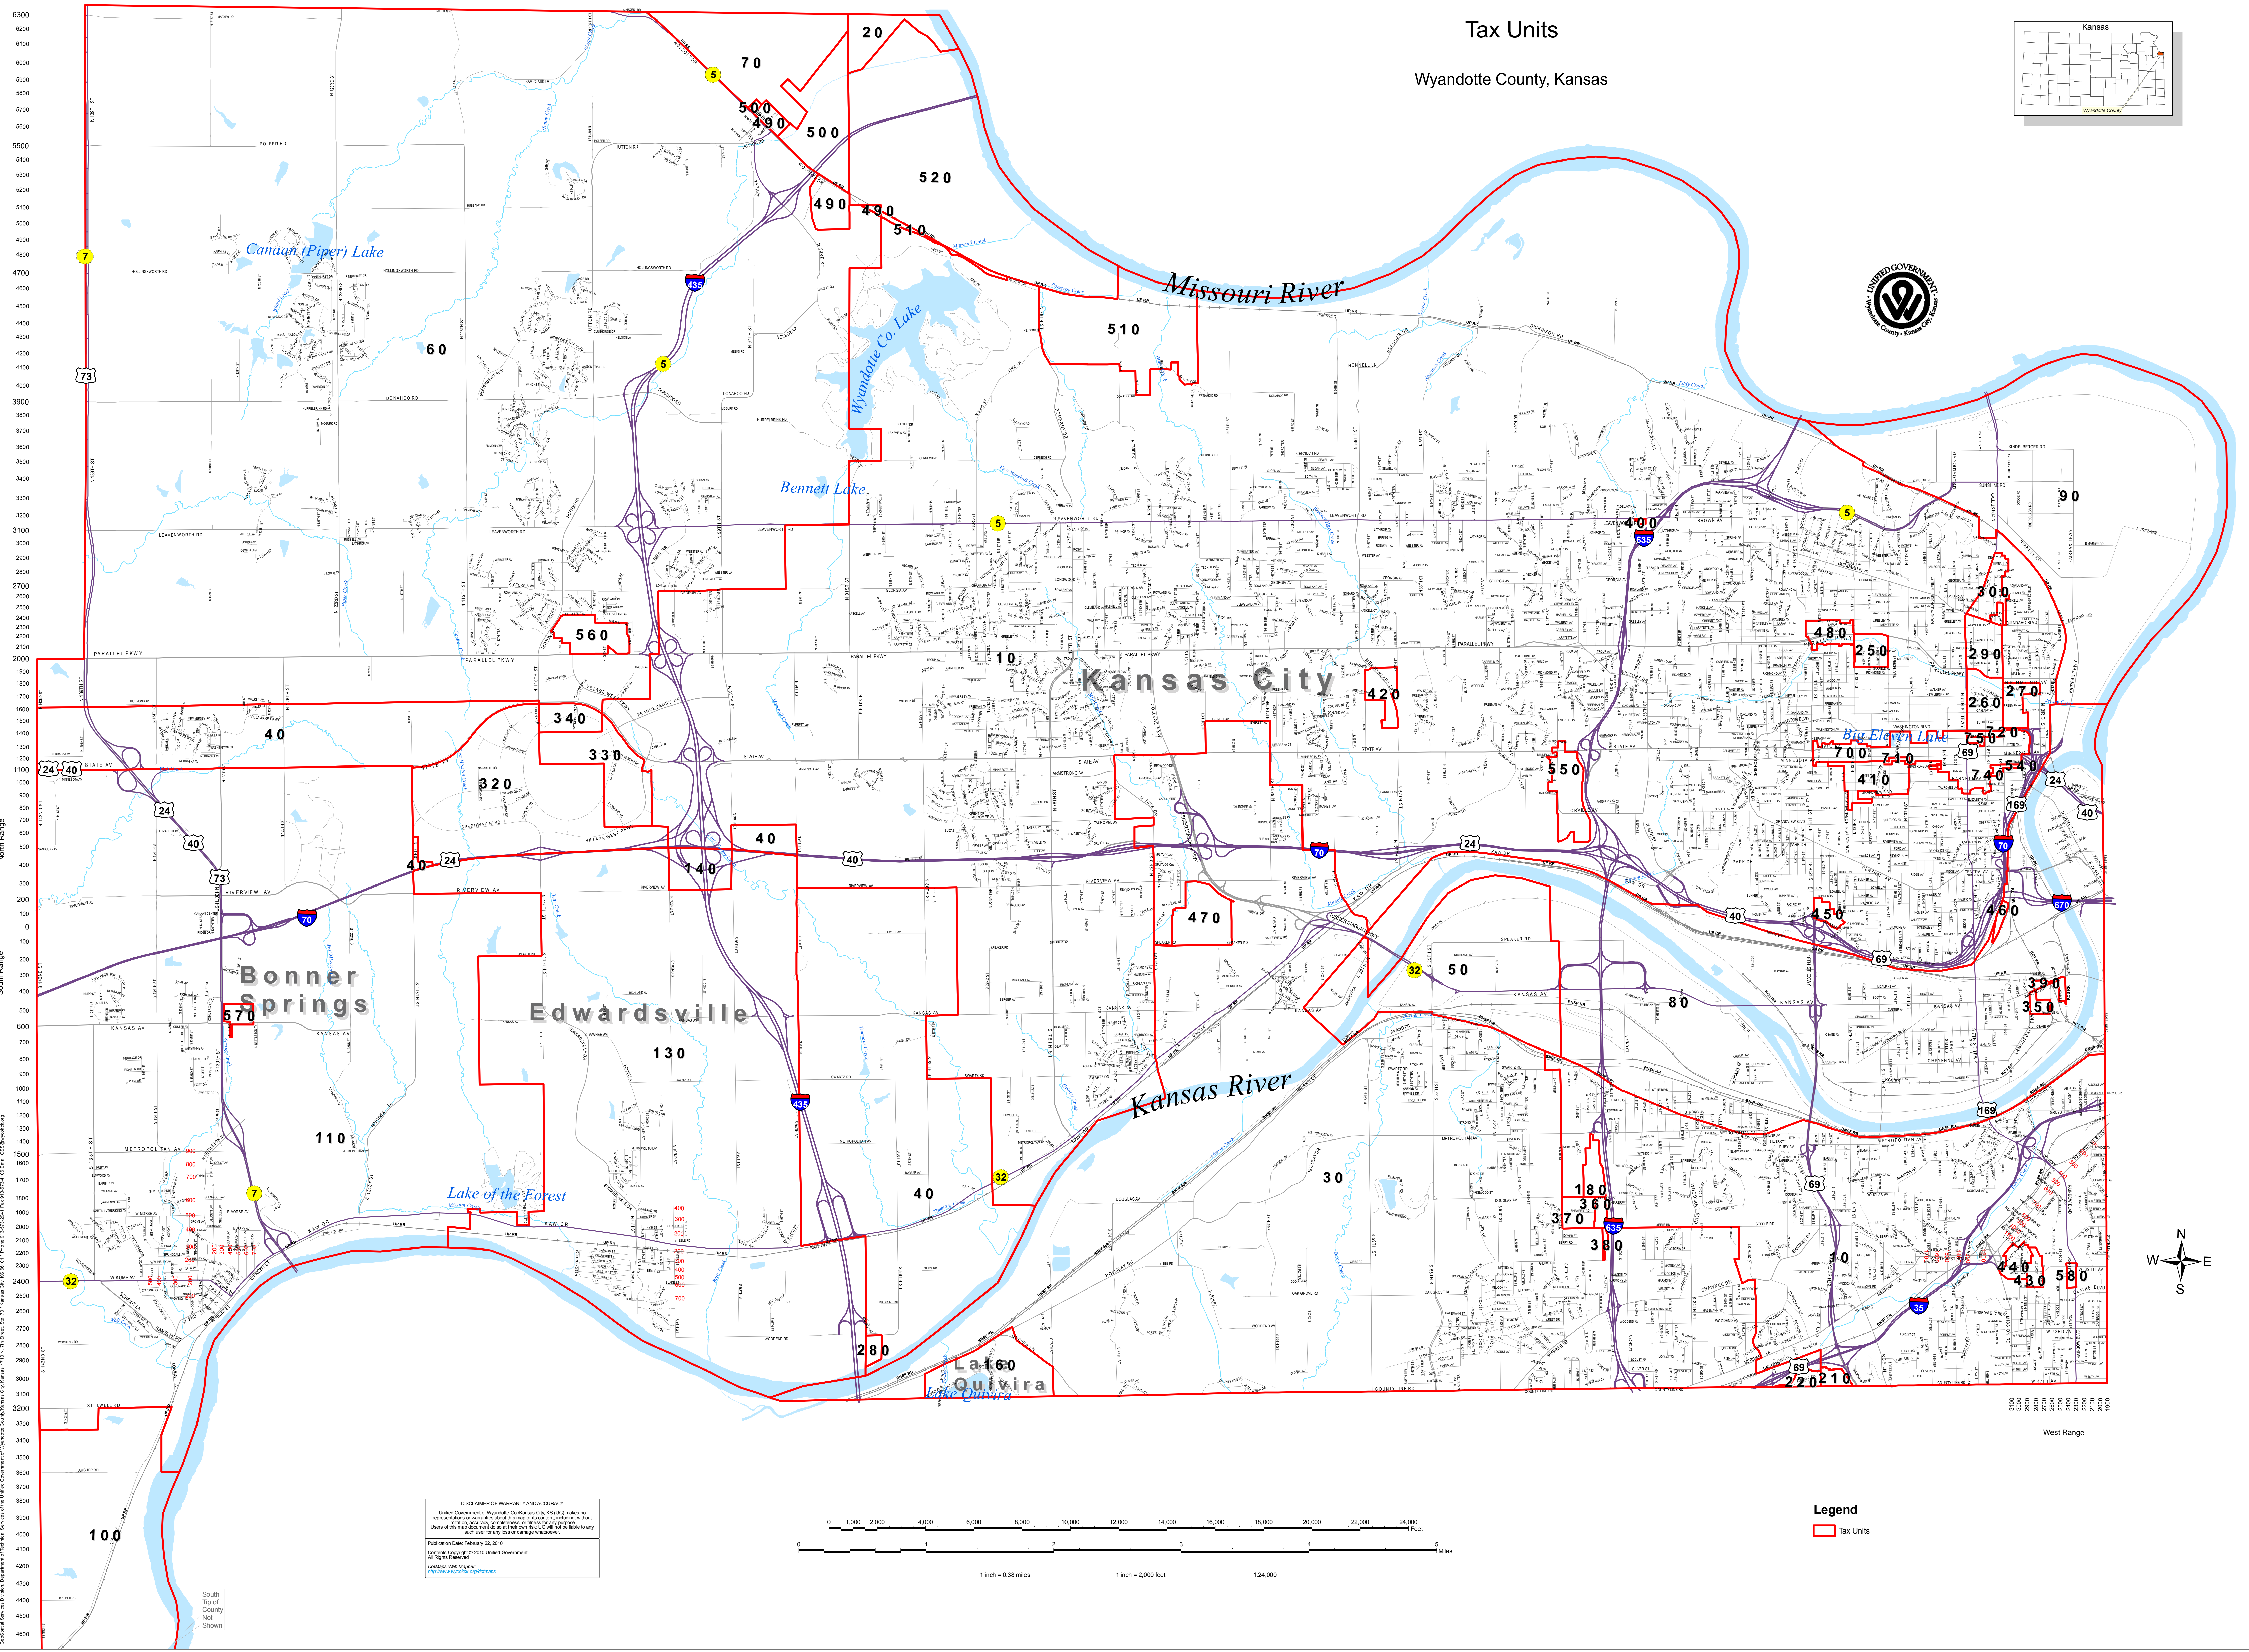

Tax Units

Wyandotte County, Kansas

Legend
Tax Units

South Tip of County Not Shown

West Range