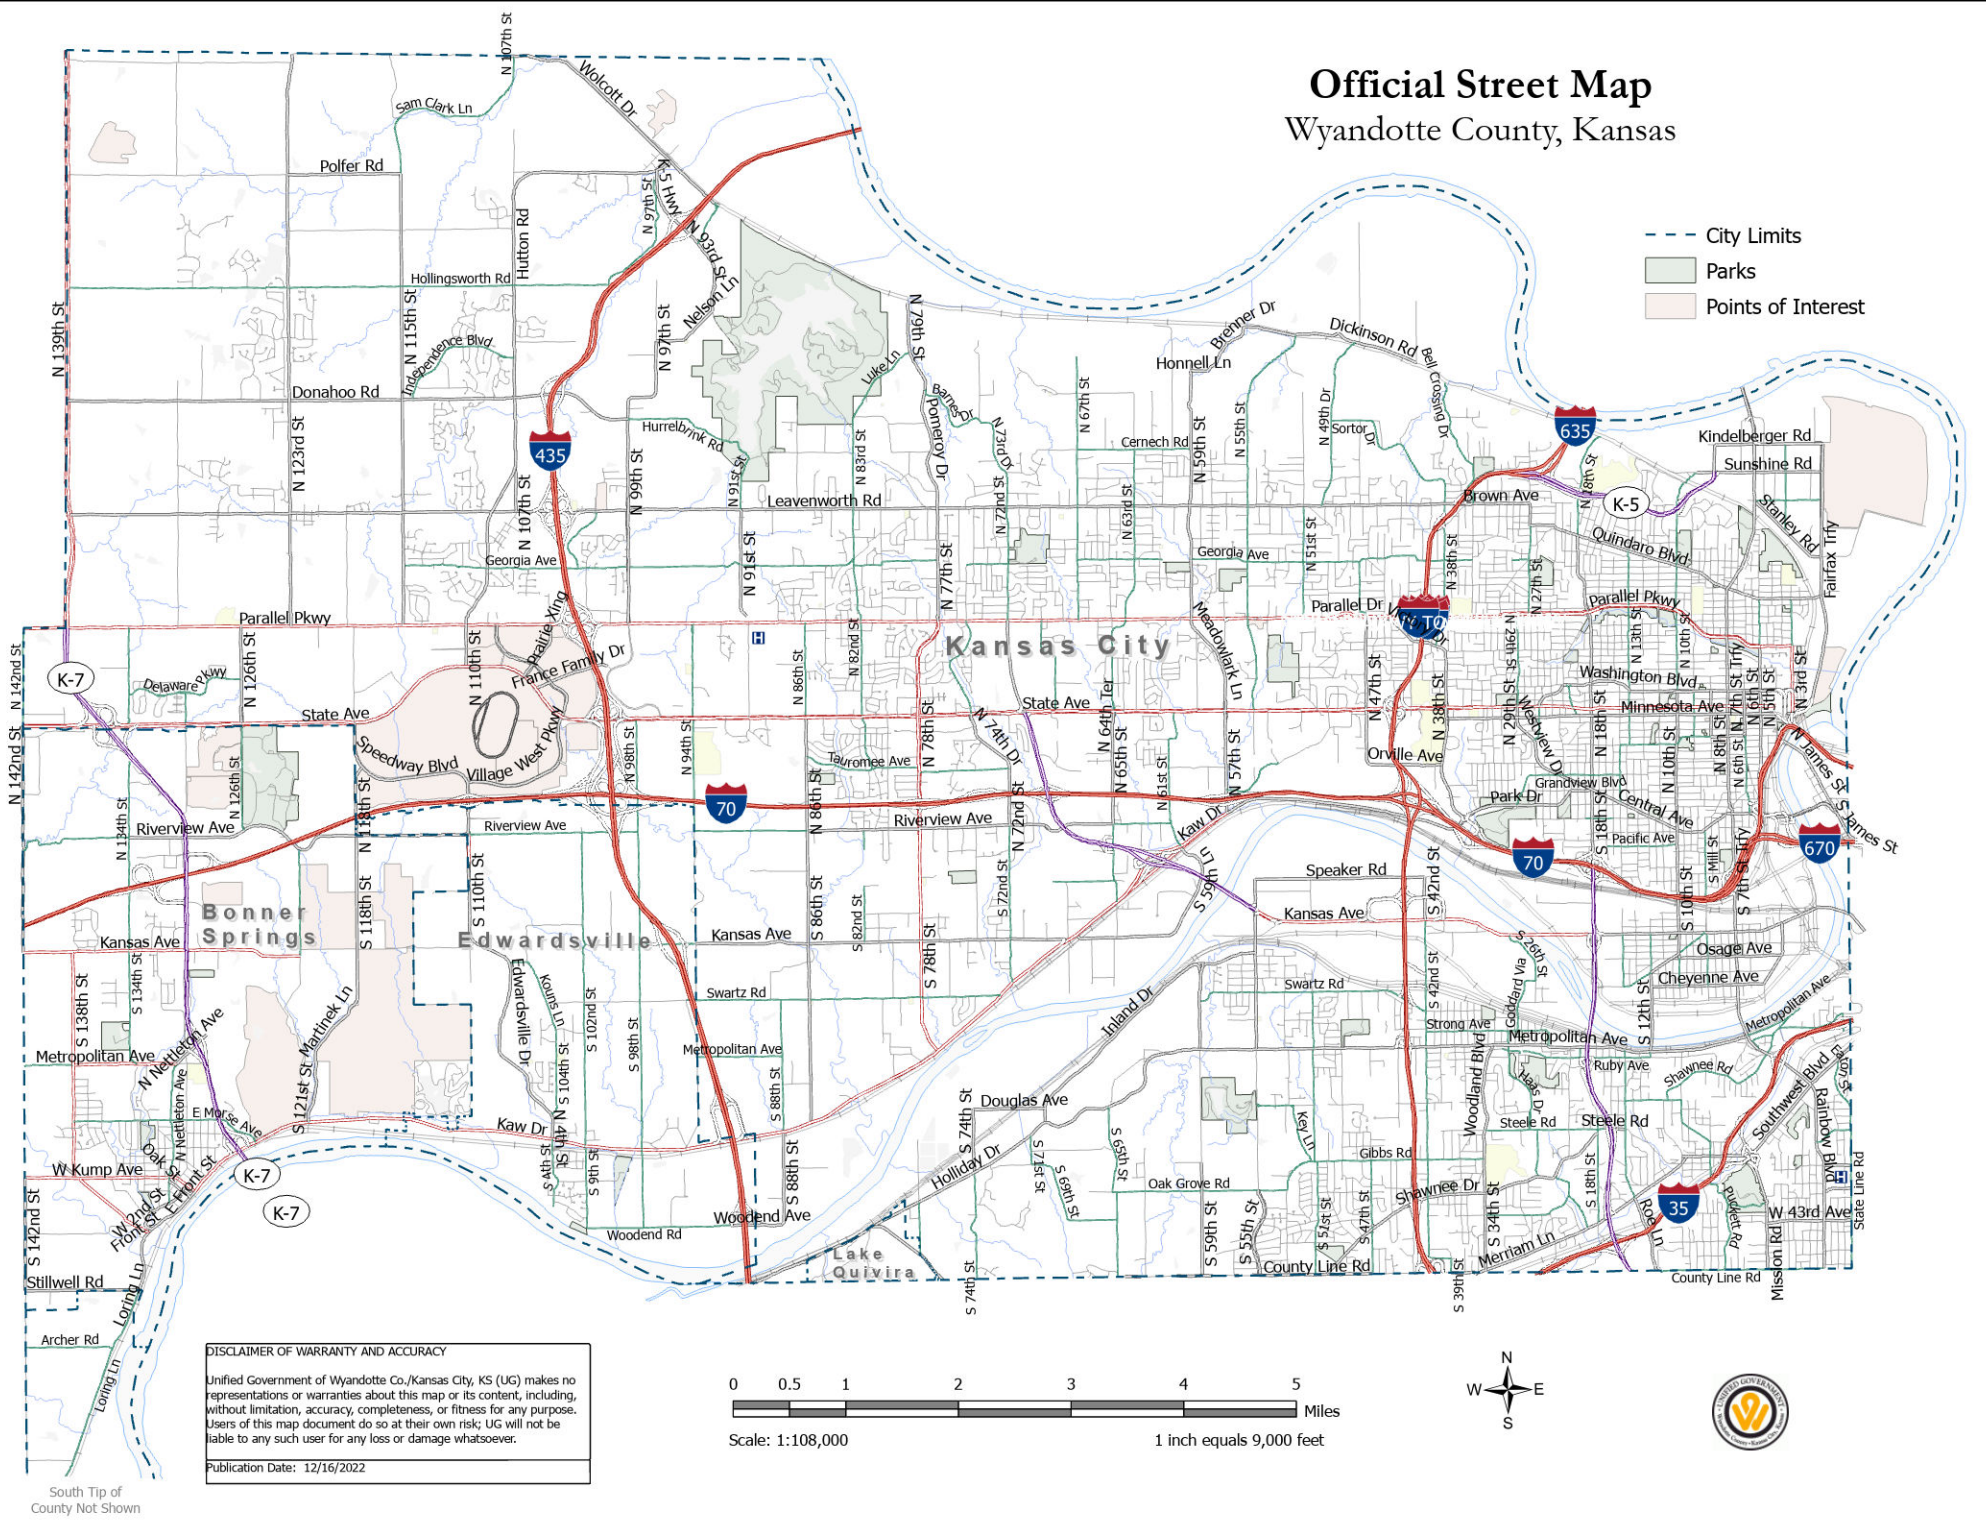

Official Street Map Wyandotte County, Kansas

-  City Limits
-  Parks
-  Points of Interest

DISCLAIMER OF WARRANTY AND ACCURACY
 Unified Government of Wyandotte Co./Kansas City, KS (UG) makes no representations or warranties about this map or its content, including, without limitation, accuracy, completeness, or fitness for any purpose. Users of this map document do so at their own risk; UG will not be liable to any such user for any loss or damage whatsoever.
 Publication Date: 12/16/2022

Geospatial Services Division of the Unified Government of Wyandotte County/Kansas City, Kansas • 710 N. 7th Street, Ste. 200 • Kansas City, KS 66101 • Phone 913-573-2941 • Fax 913-573-4106 Email: GSS@wyock.org

South Tip of
County Not Shown