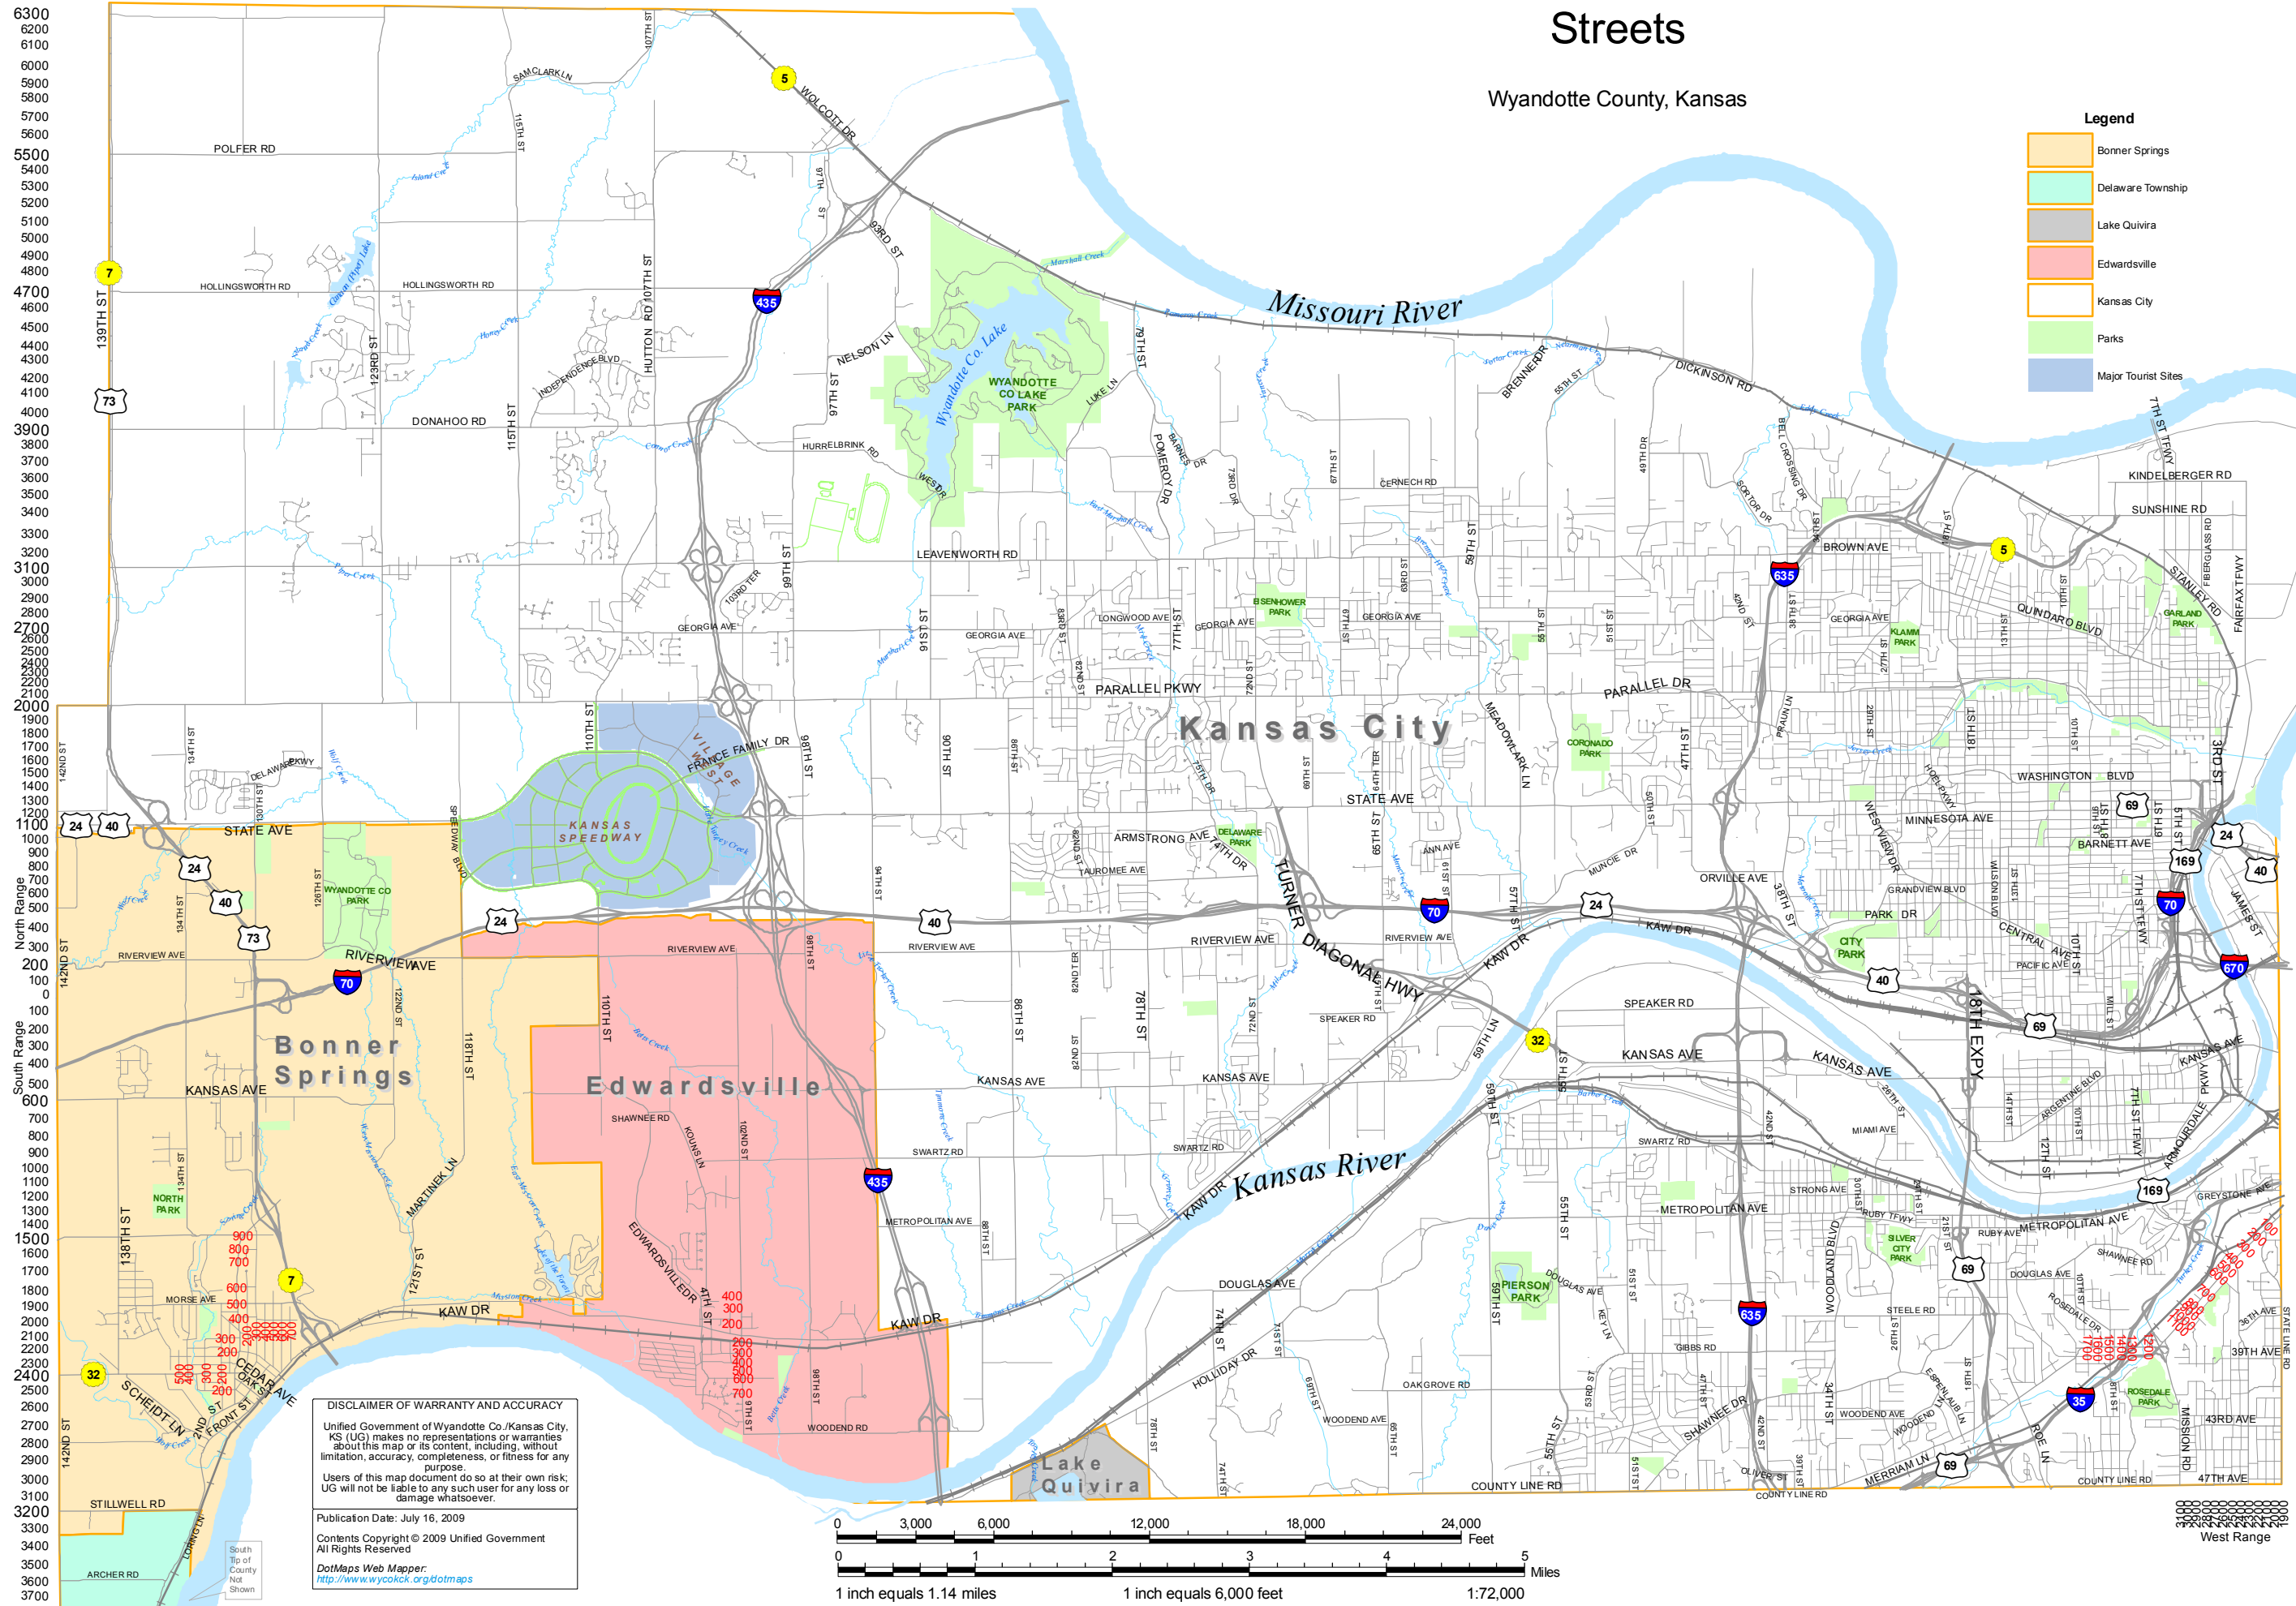

Streets

Wyandotte County, Kansas

Legend

- Bonner Springs
- Delaware Township
- Lake Quivira
- Edwardsville
- Kansas City
- Parks
- Major Tourist Sites

DISCLAIMER OF WARRANTY AND ACCURACY
Unified Government of Wyandotte Co./Kansas City, KS (UG) makes no representations or warranties about this map or its content, including, without limitation, accuracy, completeness, or fitness for any purpose.
Users of this map document do so at their own risk; UG will not be liable to any such user for any loss or damage whatsoever.