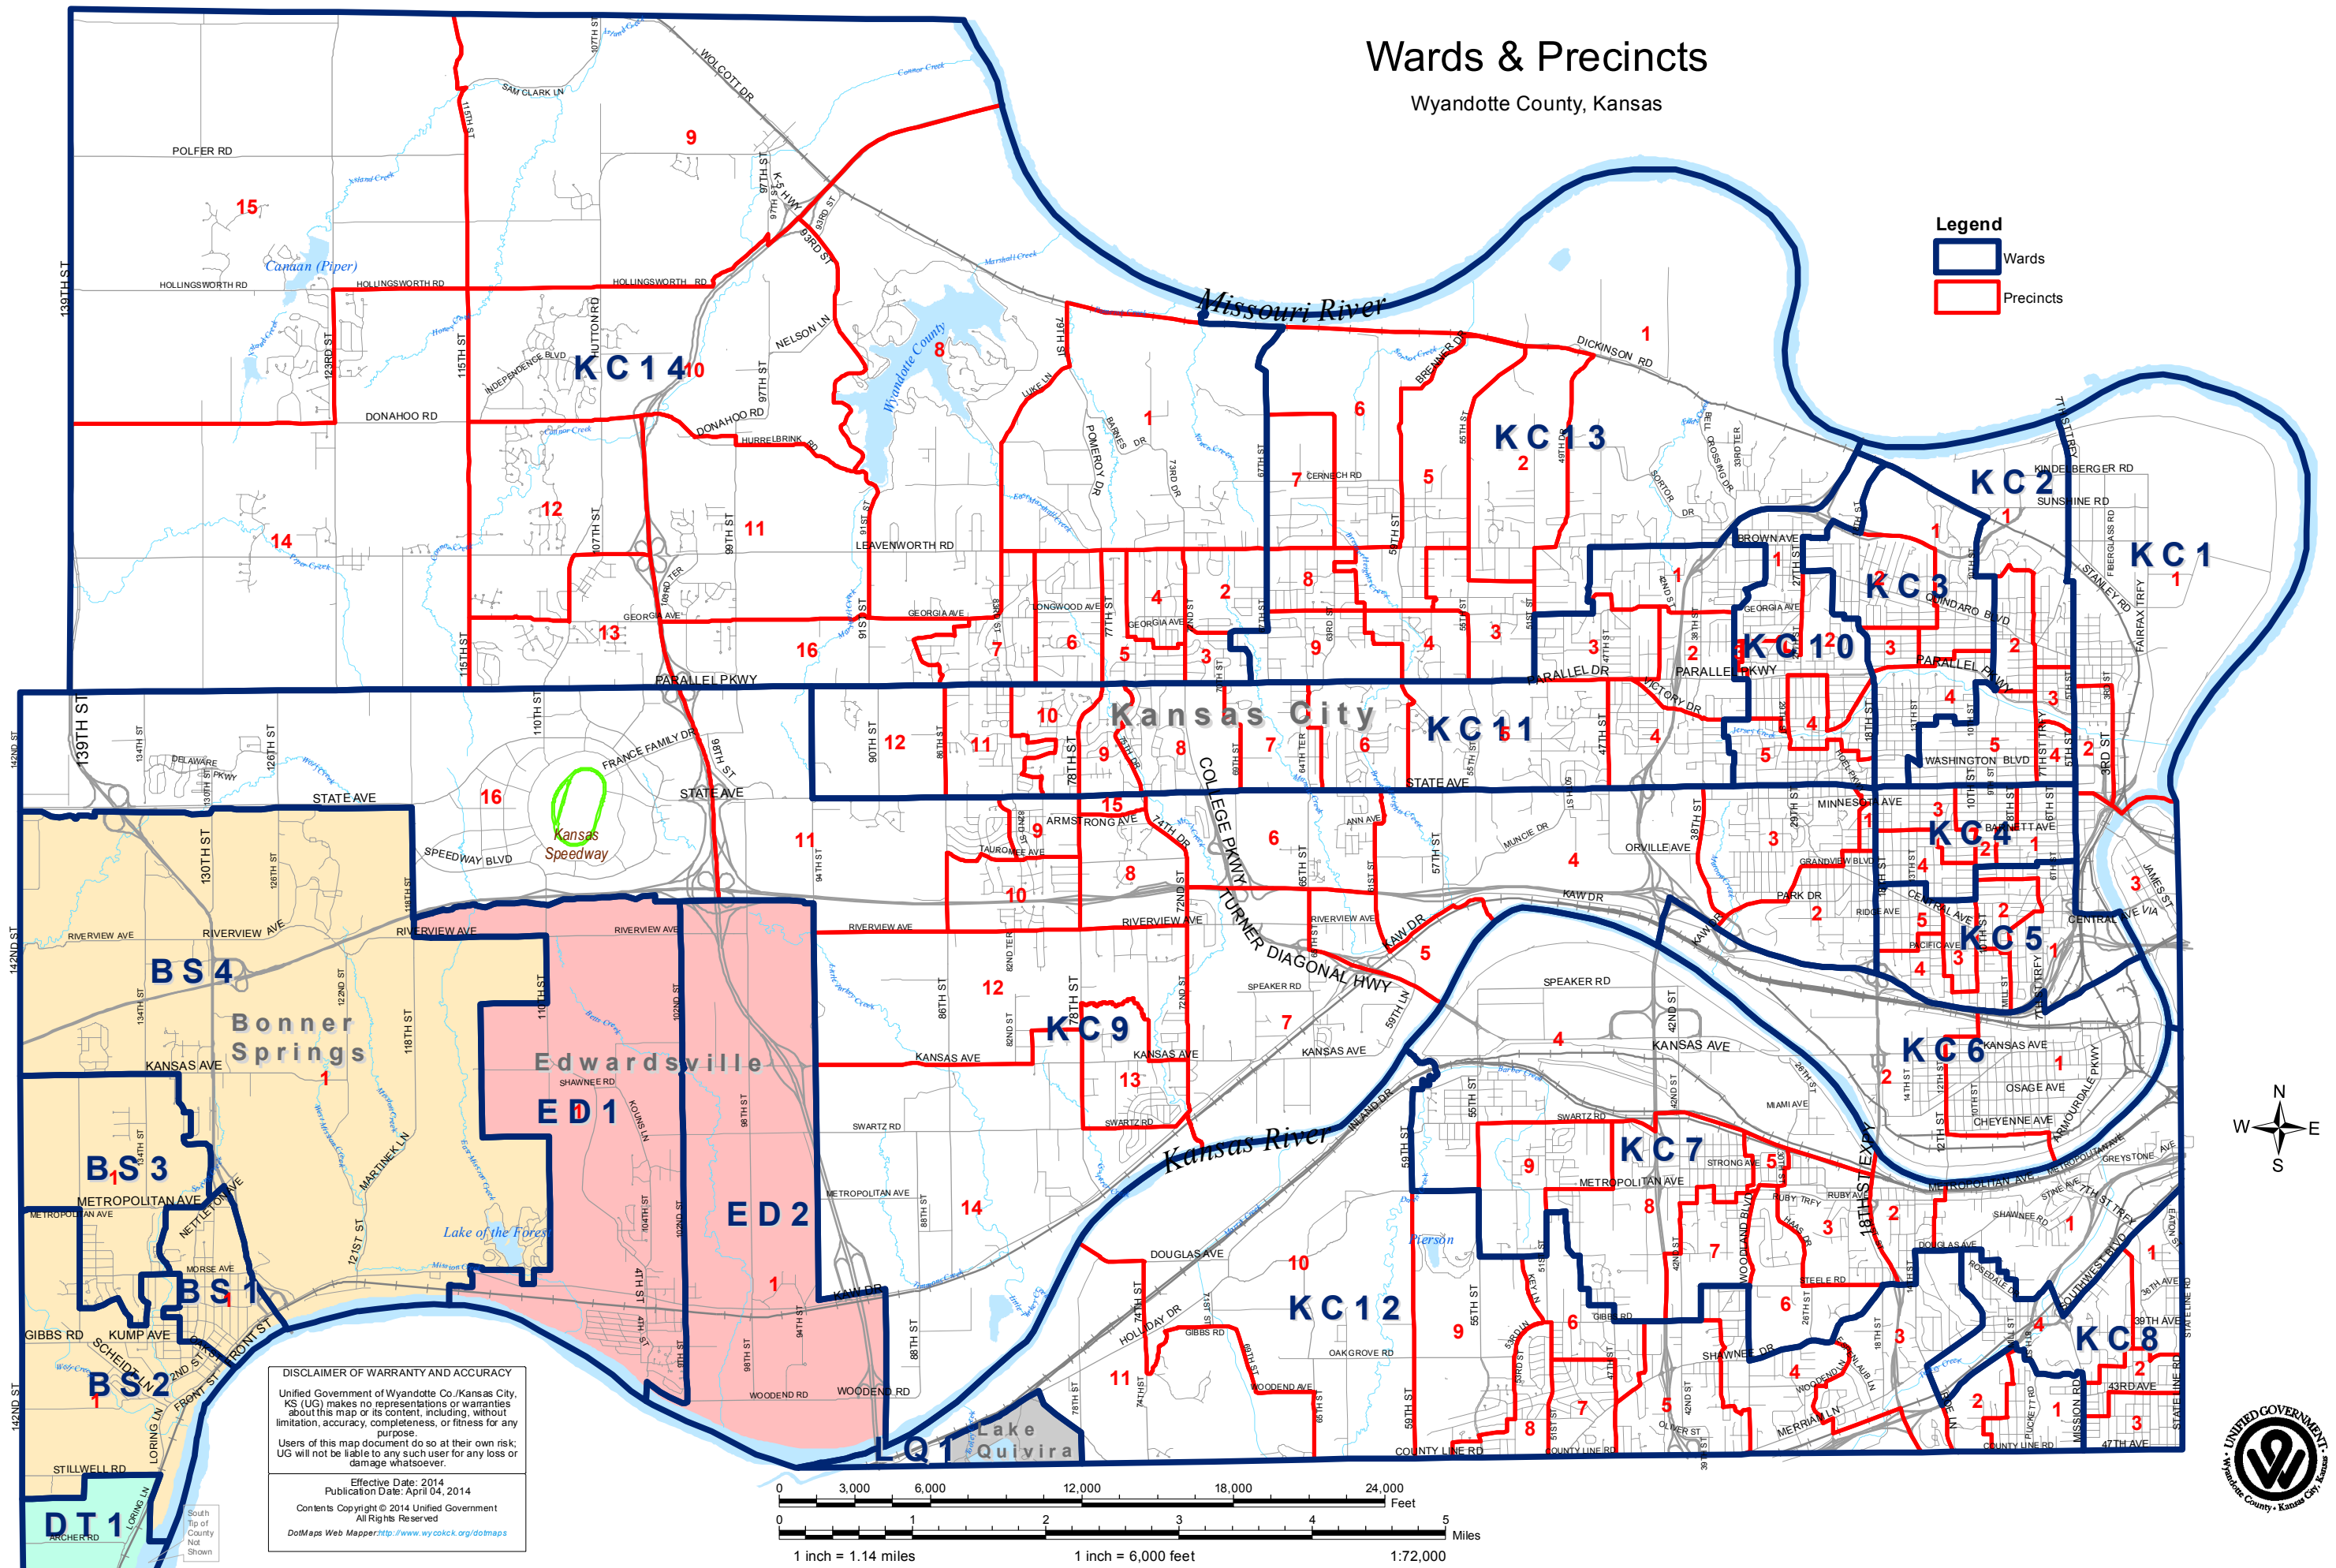

Wards & Precincts

Wyandotte County, Kansas

Legend

-  Wards
-  Precincts

DISCLAIMER OF WARRANTY AND ACCURACY
Unified Government of Wyandotte Co./Kansas City, KS (UG) makes no representations or warranties about this map or its content, including, without limitation, accuracy, completeness, or fitness for any purpose.
Users of this map document do so at their own risk; UG will not be liable to any such user for any loss or damage whatsoever.

Effective Date: 2014
Publication Date: April 04, 2014
Contents Copyright © 2014 Unified Government
All Rights Reserved
DoMaps Web Mapper <http://www.wycock.org/do/maps>

GeoSpatial Services Division, Department of Technical Services of the Unified Government of Wyandotte County/Kansas City, Kansas * 710 N. 7th Street, Ste. 200 * Kansas City, KS 66101 * Phone 913-573-2941 Fax 913-573-4106 Email GSS@wycock.org