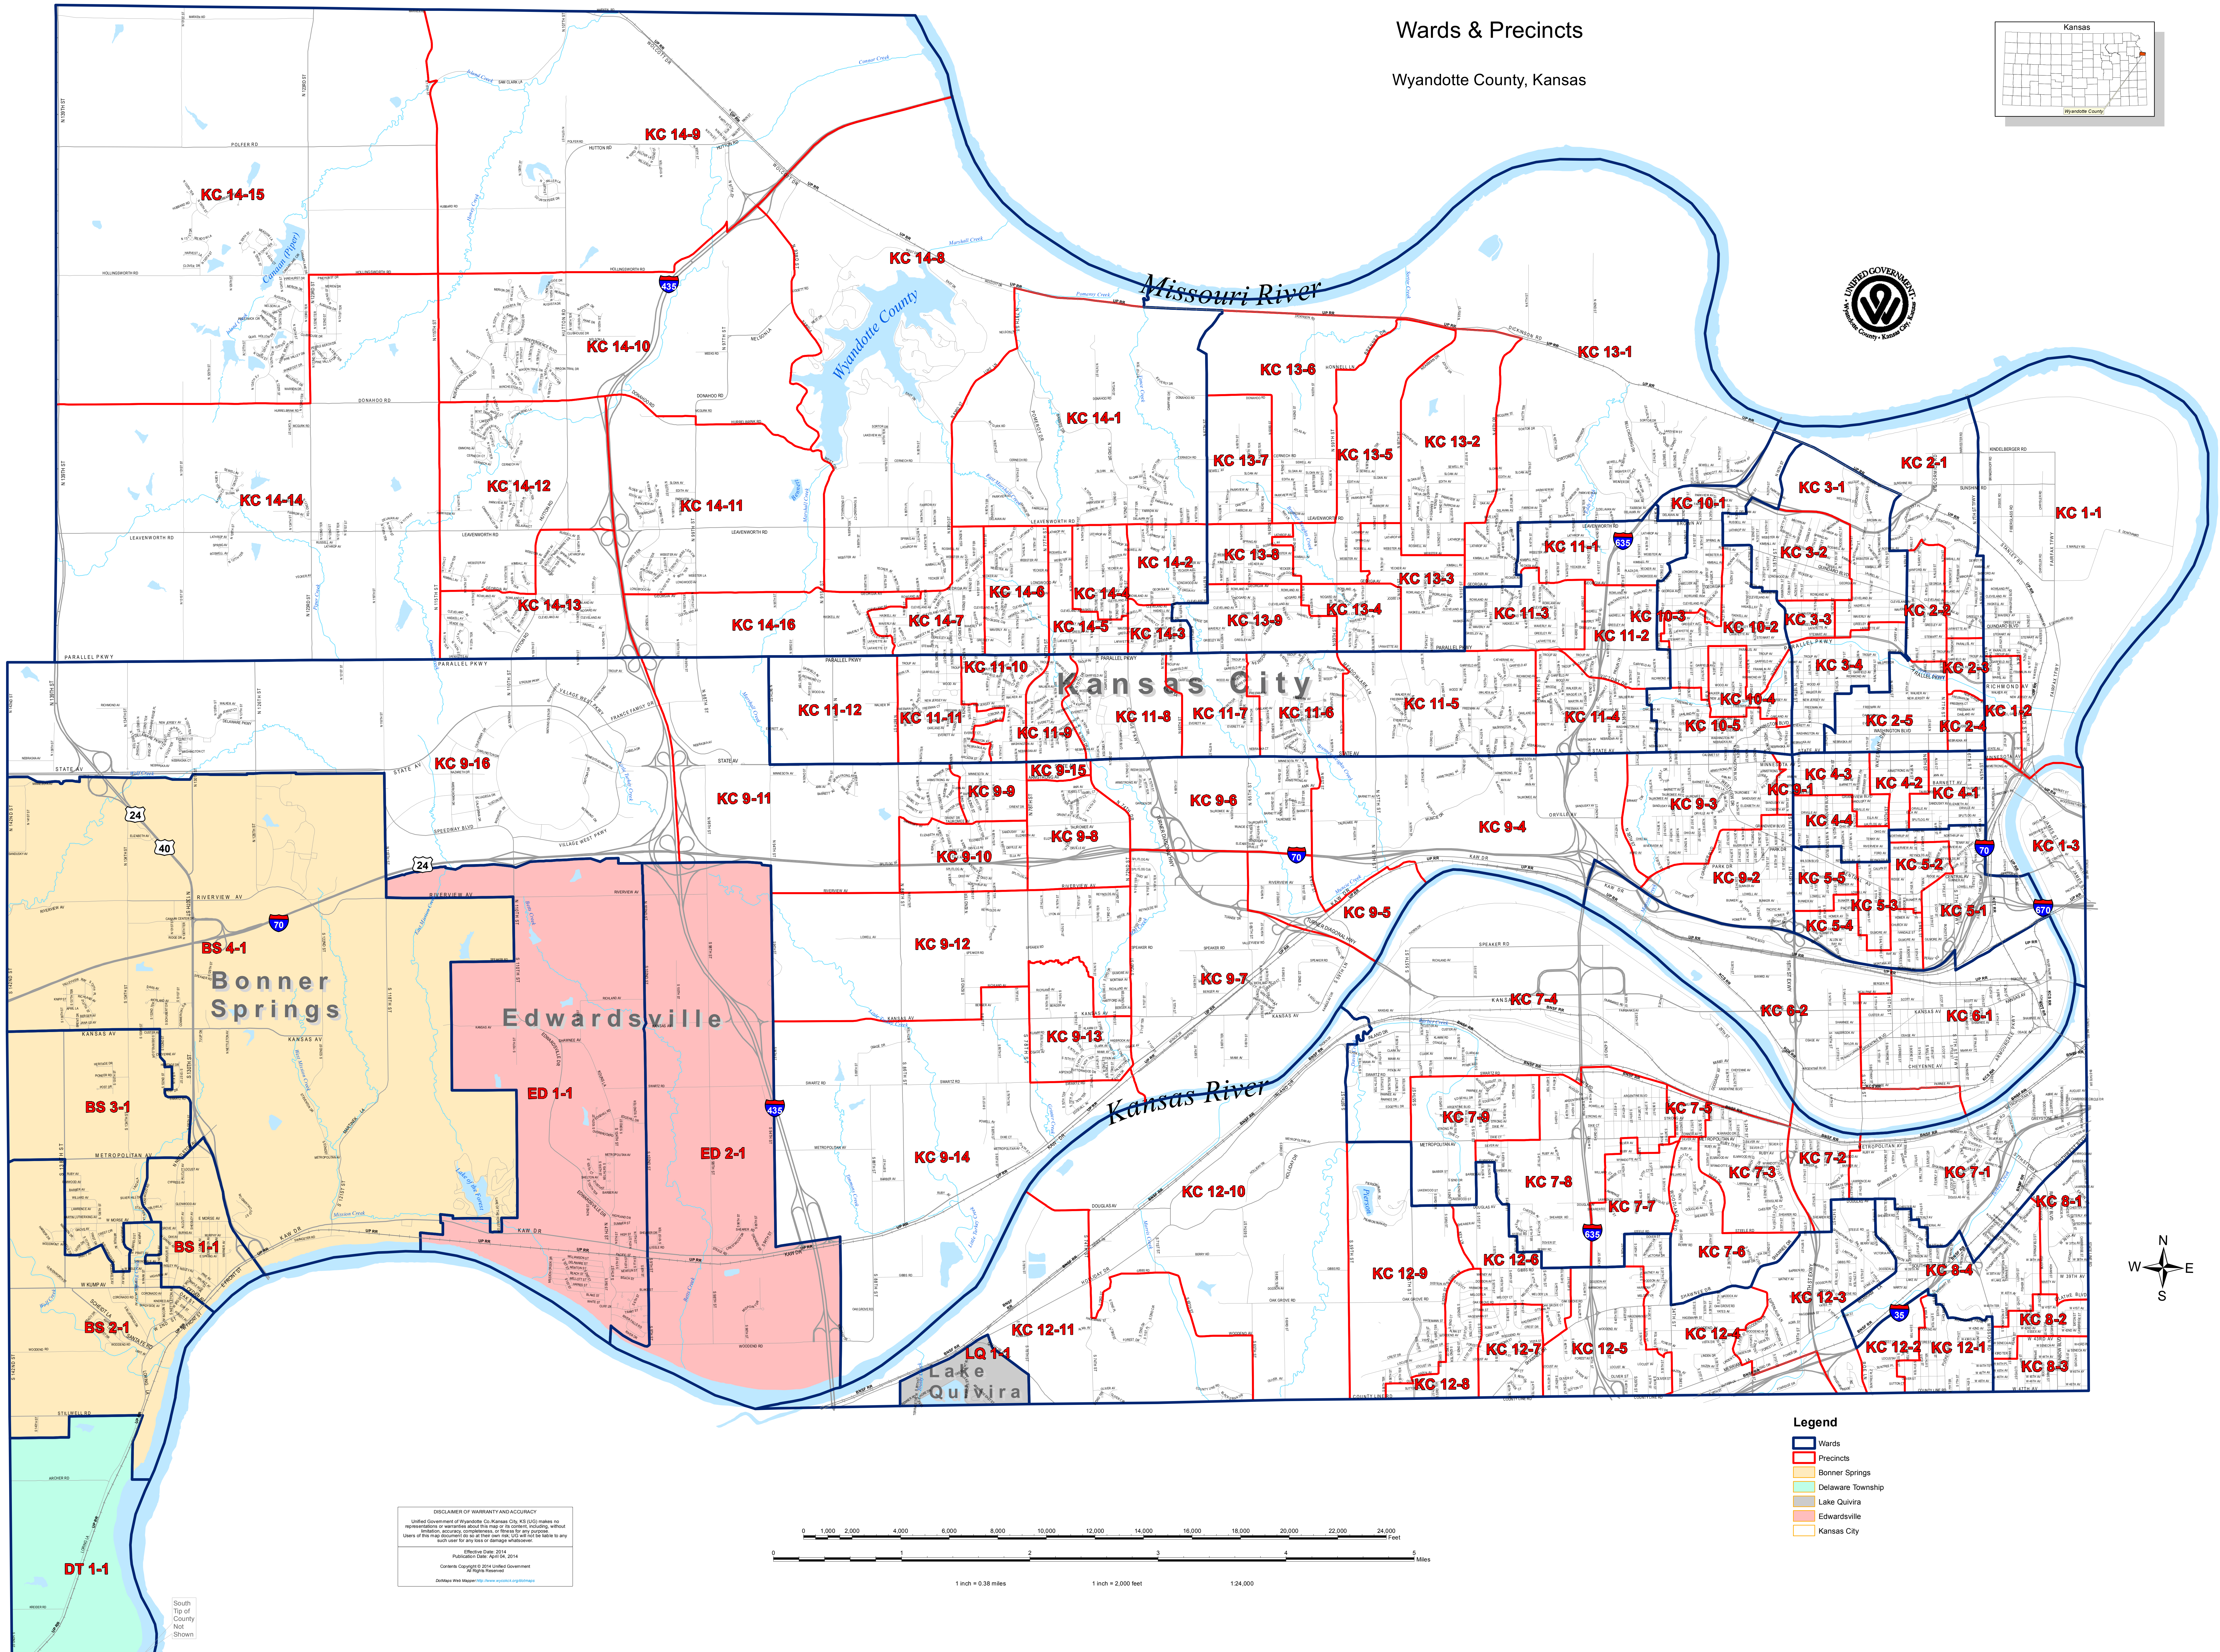

Wards & Precincts

Wyandotte County, Kansas

Legend

- Wards
- Precincts
- Bonner Springs
- Delaware Township
- Lake Quivira
- Edwardsville
- Kansas City

South
Tip of
County
Not
Shown