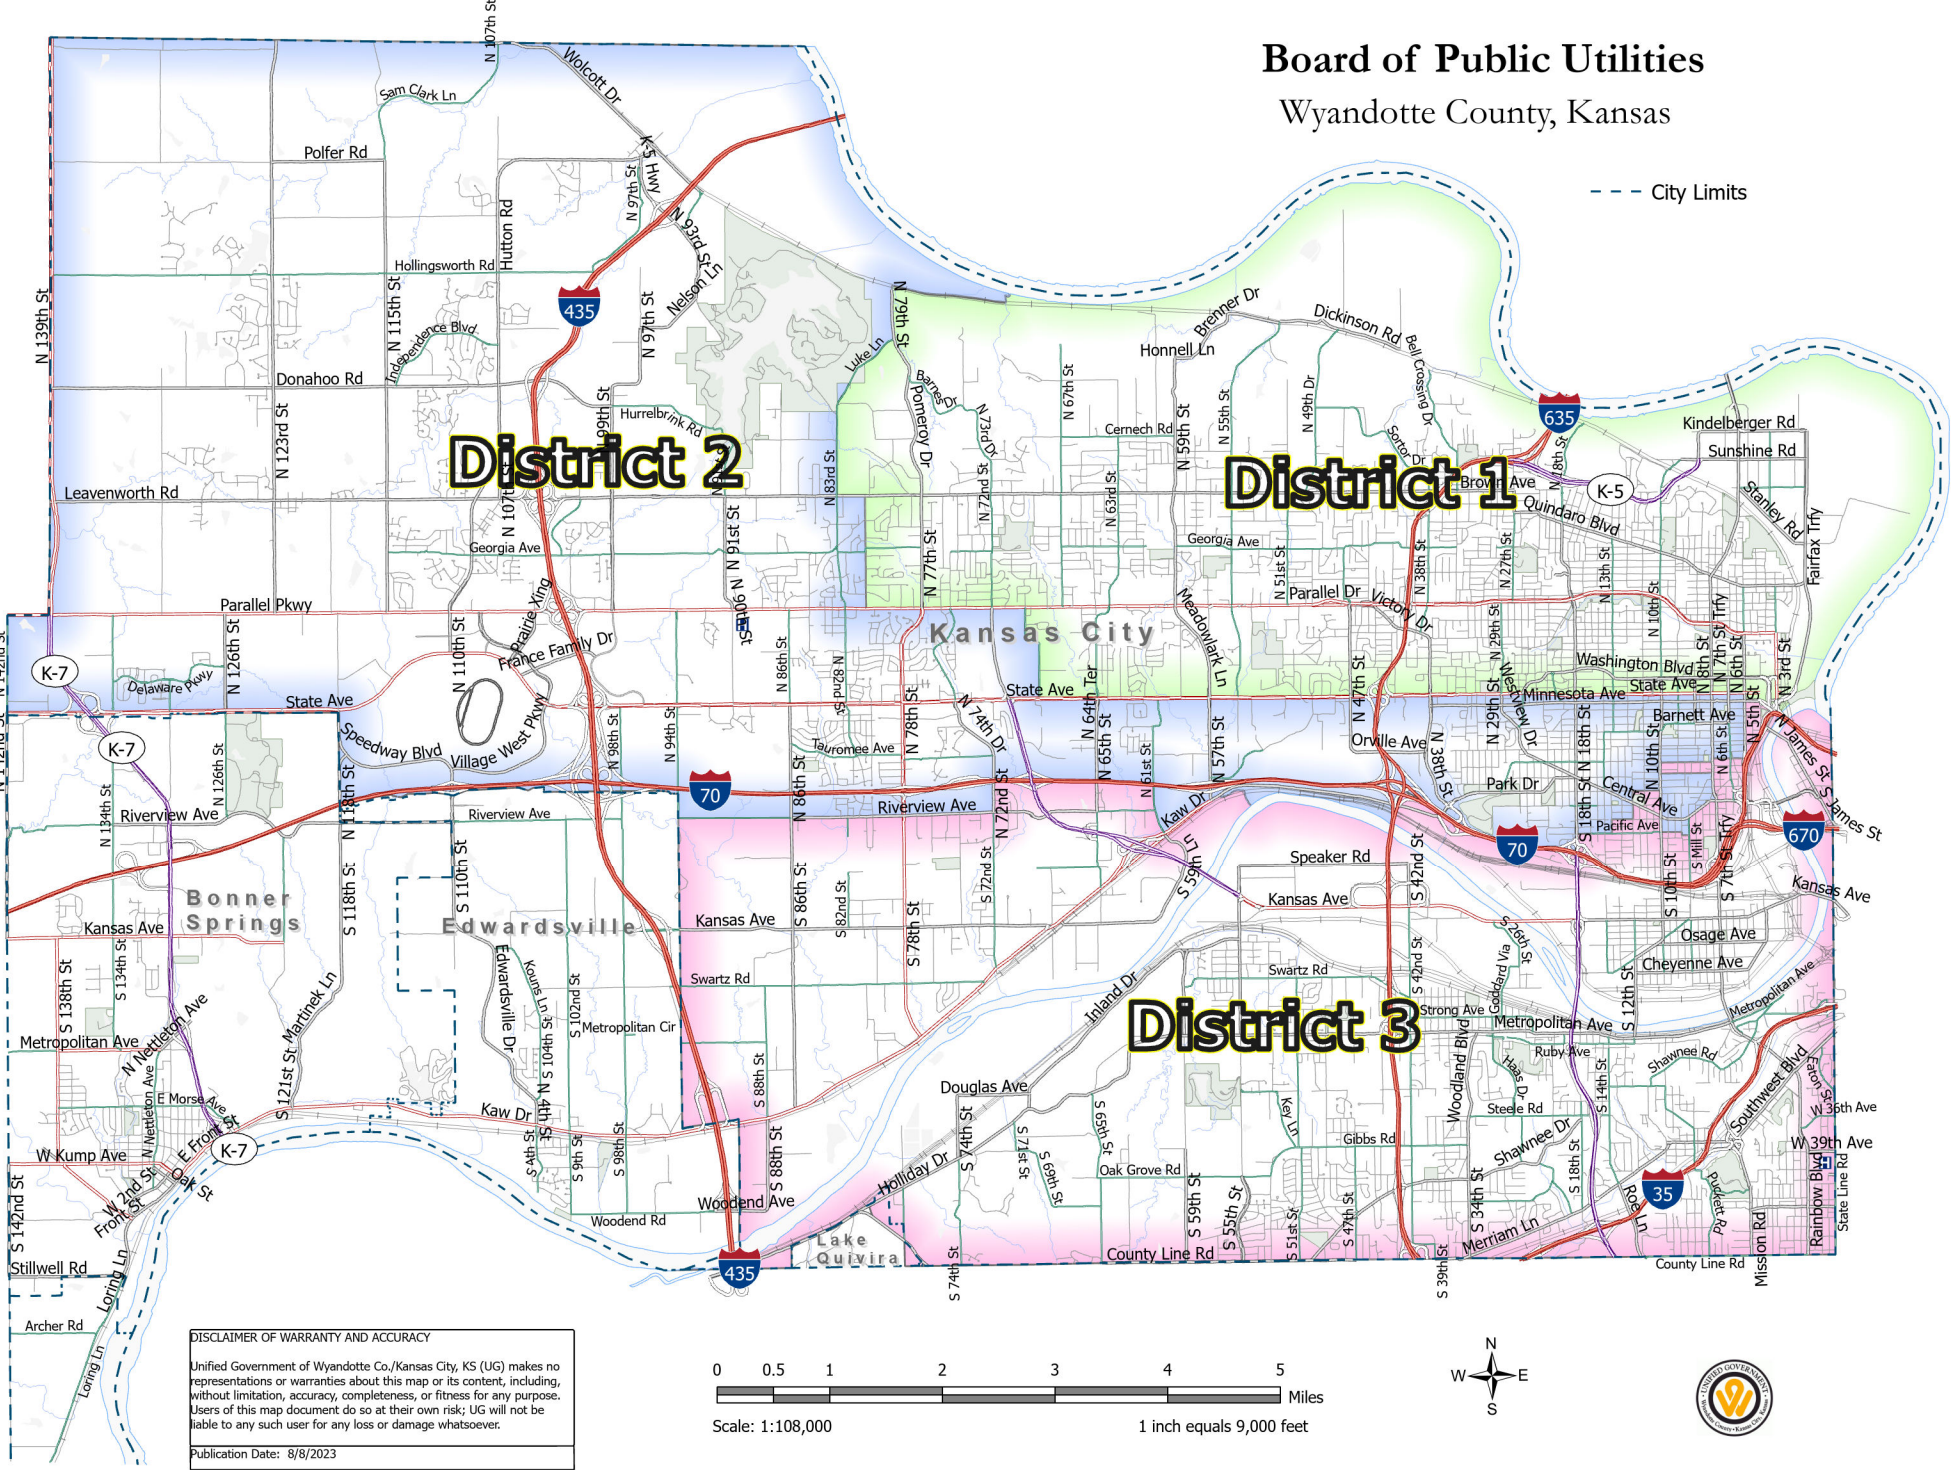

# Board of Public Utilities Wyandotte County, Kansas

- - - City Limits

**District 2**

**District 1**

**District 3**

**DISCLAIMER OF WARRANTY AND ACCURACY**  
 Unified Government of Wyandotte Co./Kansas City, KS (UG) makes no representations or warranties about this map or its content, including, without limitation, accuracy, completeness, or fitness for any purpose. Users of this map document do so at their own risk; UG will not be liable to any such user for any loss or damage whatsoever.  
 Publication Date: 8/8/2023