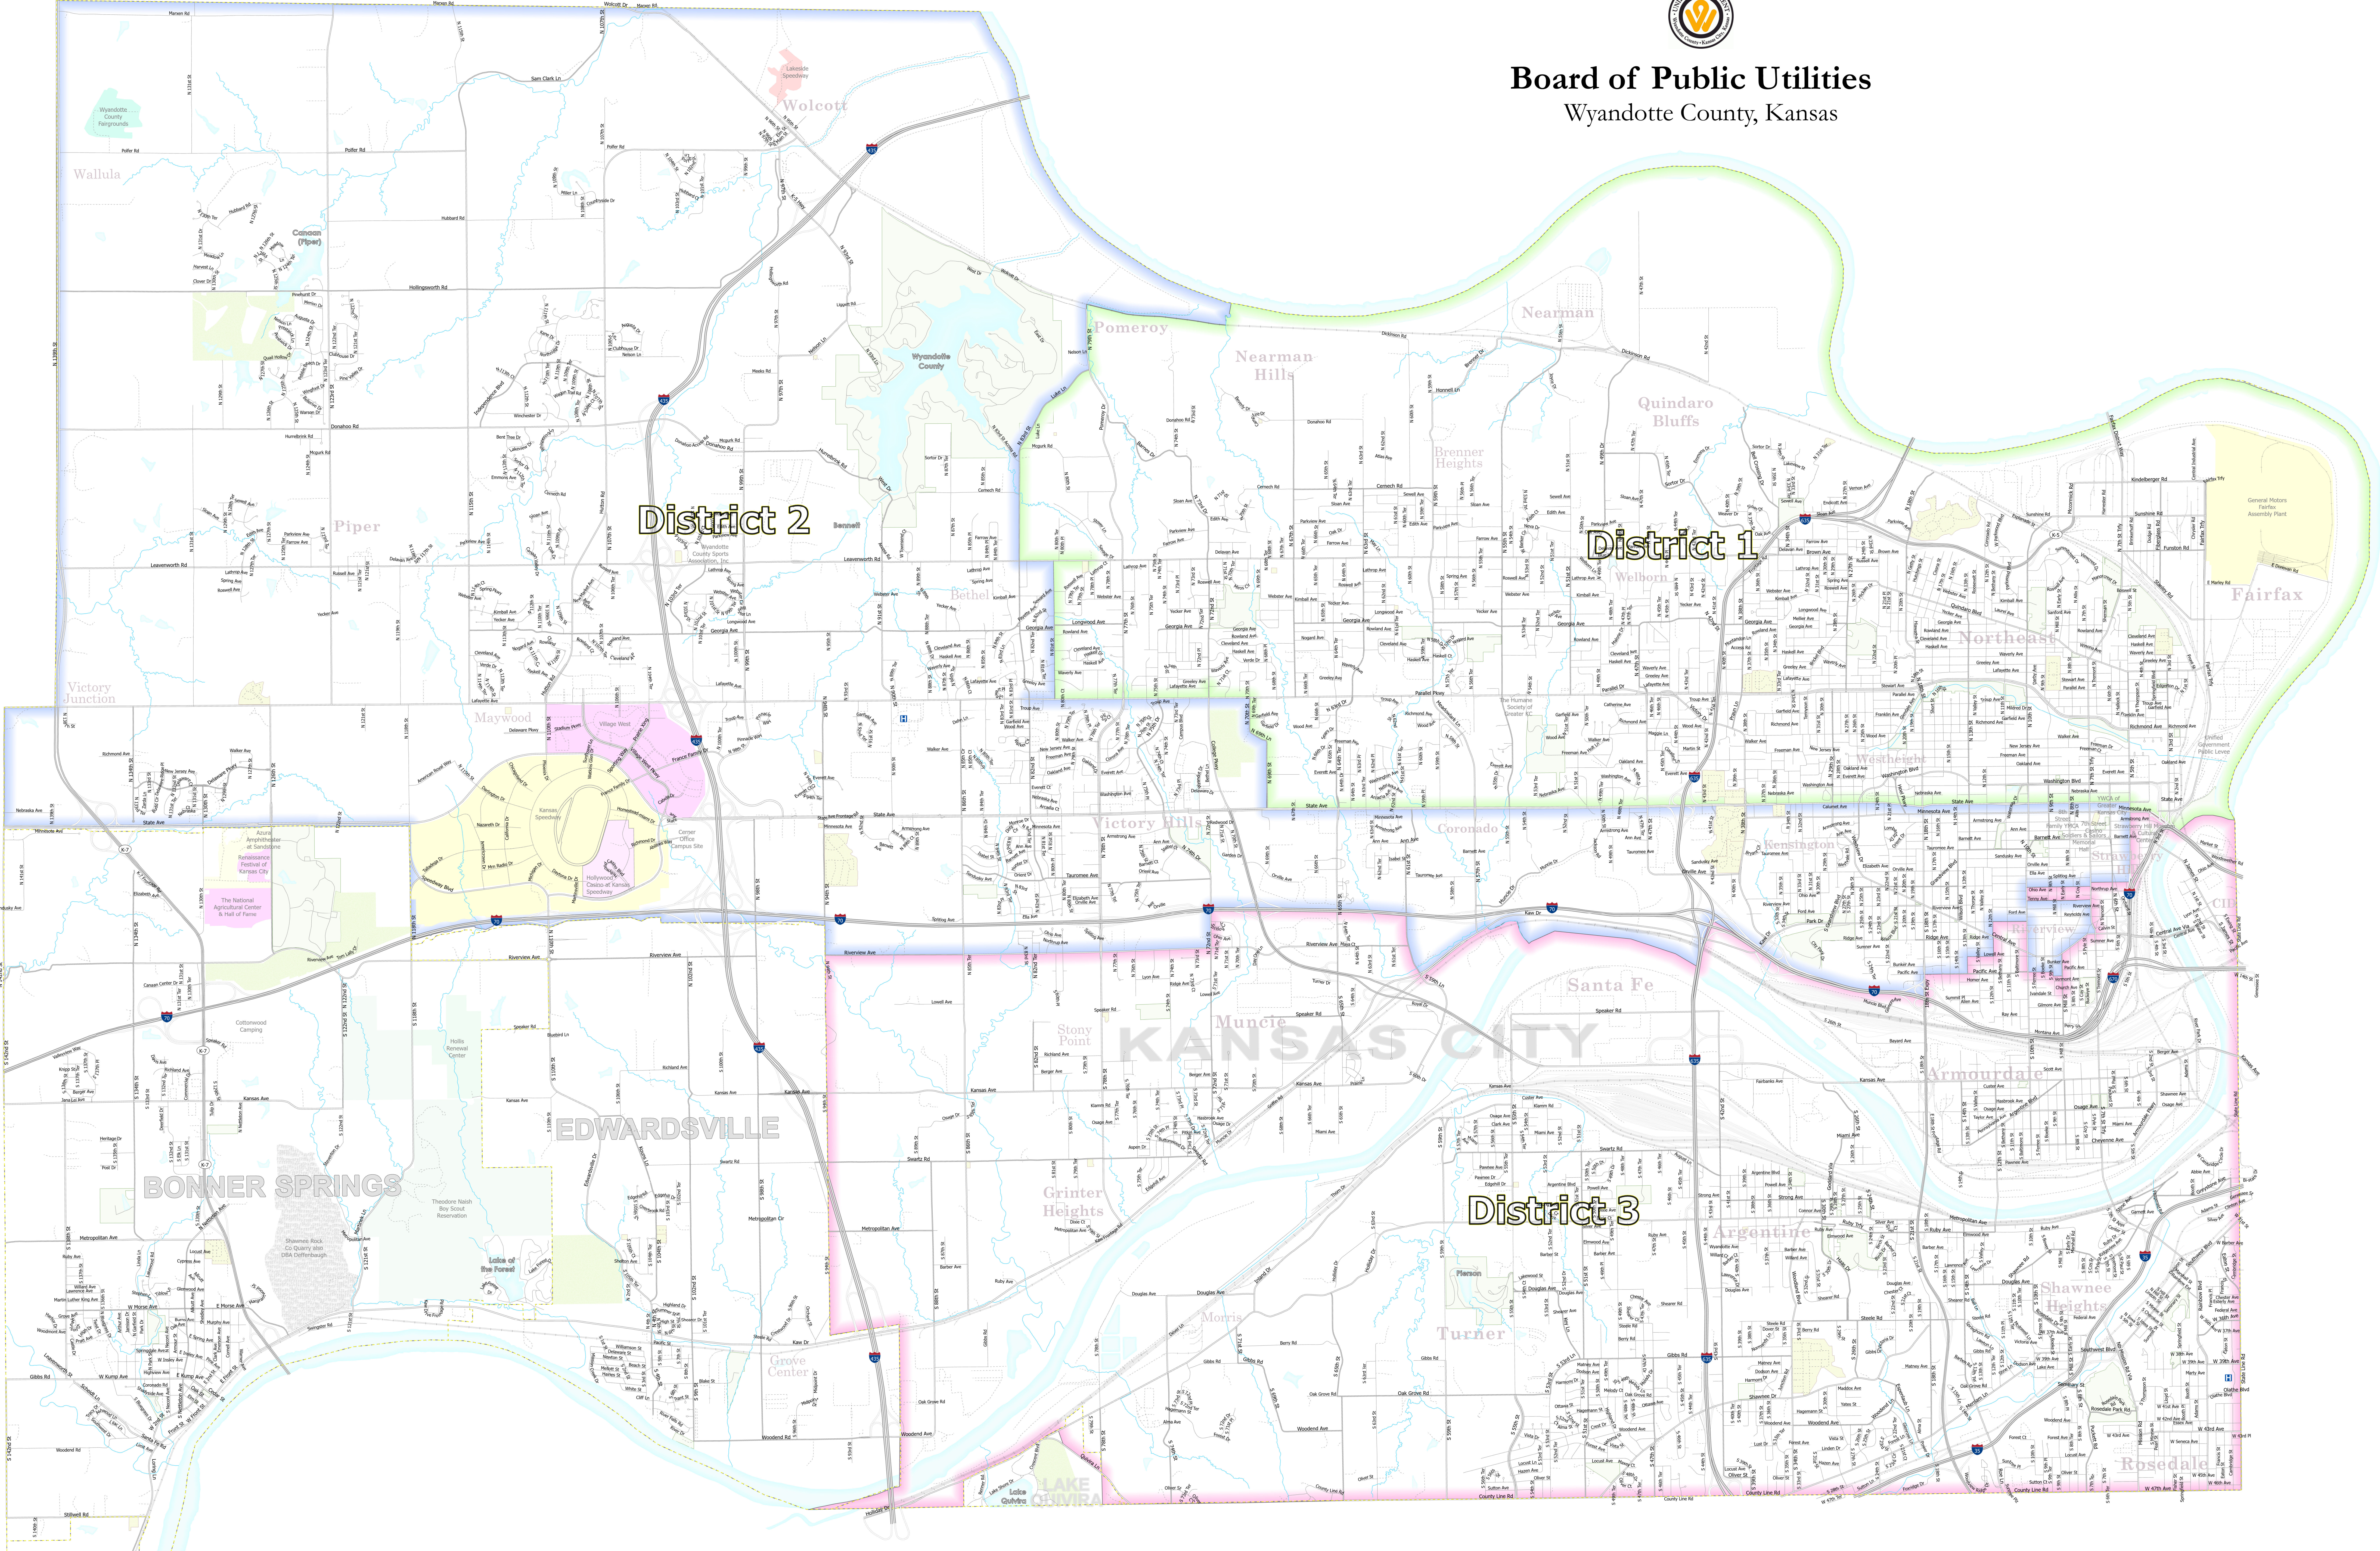

Board of Public Utilities
Wyandotte County, Kansas

District 2

District 1

District 3

Scale: 1 inch equals feet