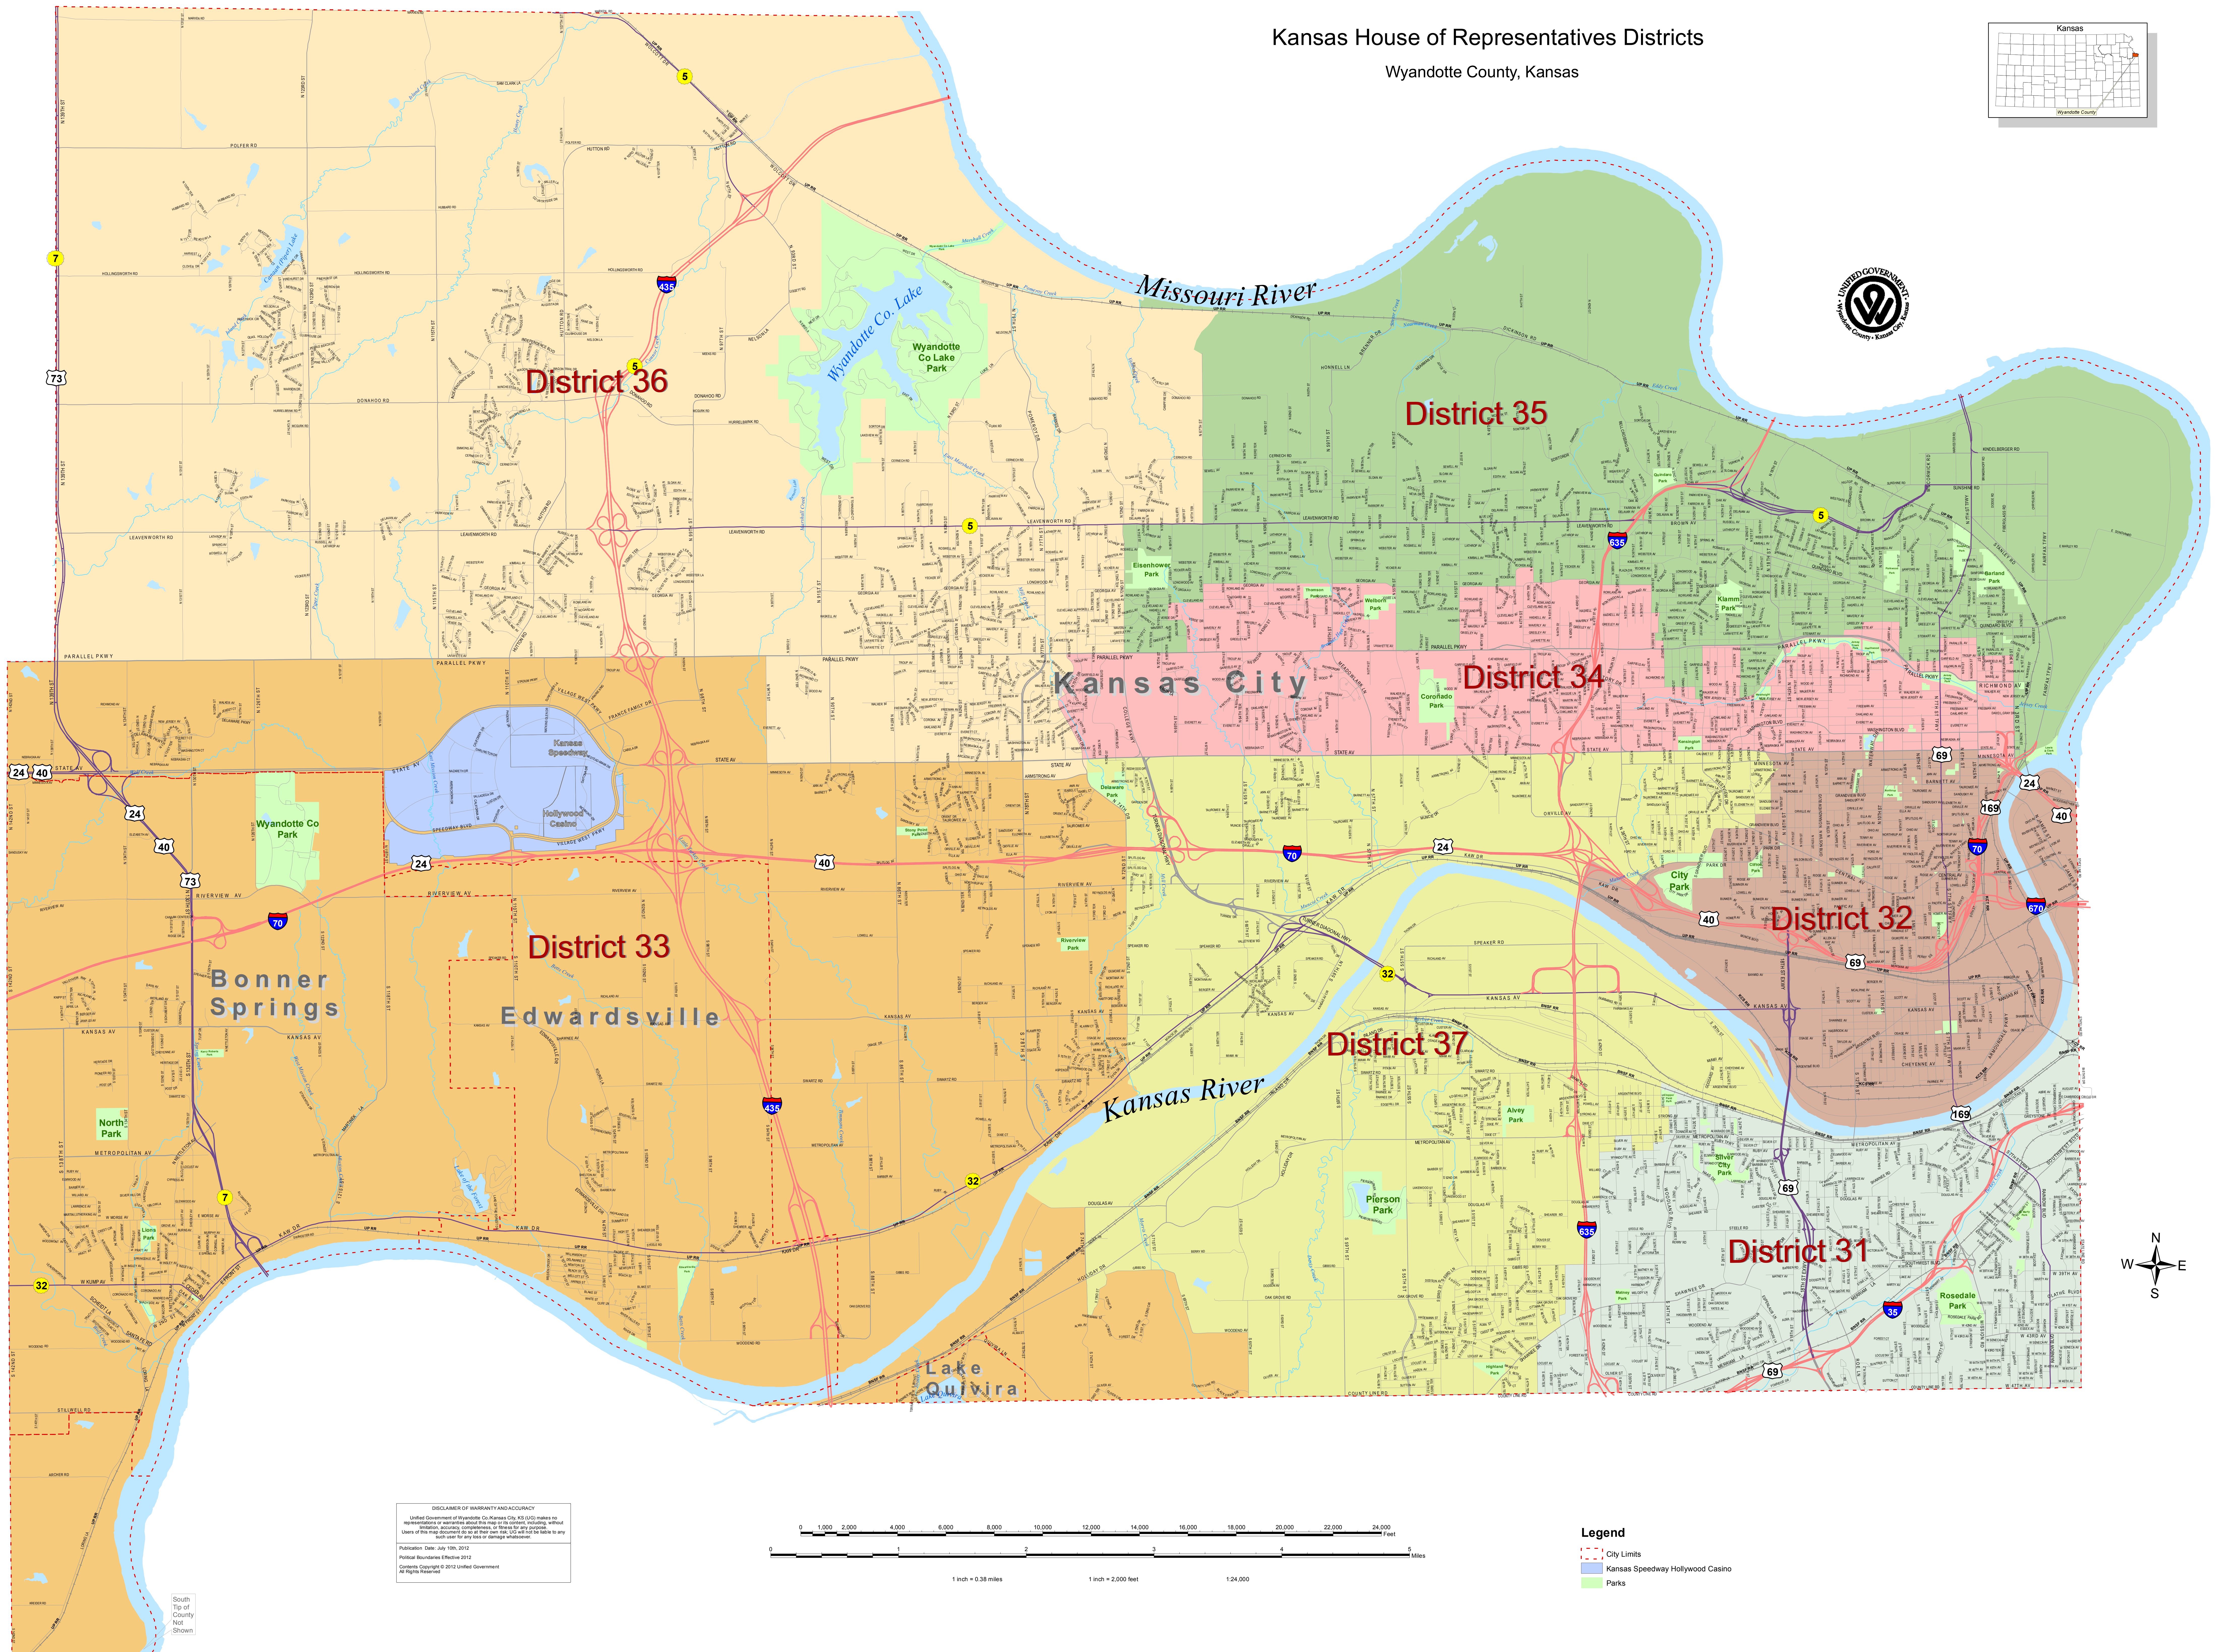

Kansas House of Representatives Districts

Wyandotte County, Kansas

Legend

- City Limits
- Kansas Speedway Hollywood Casino
- Parks

South Tip of County Not Shown