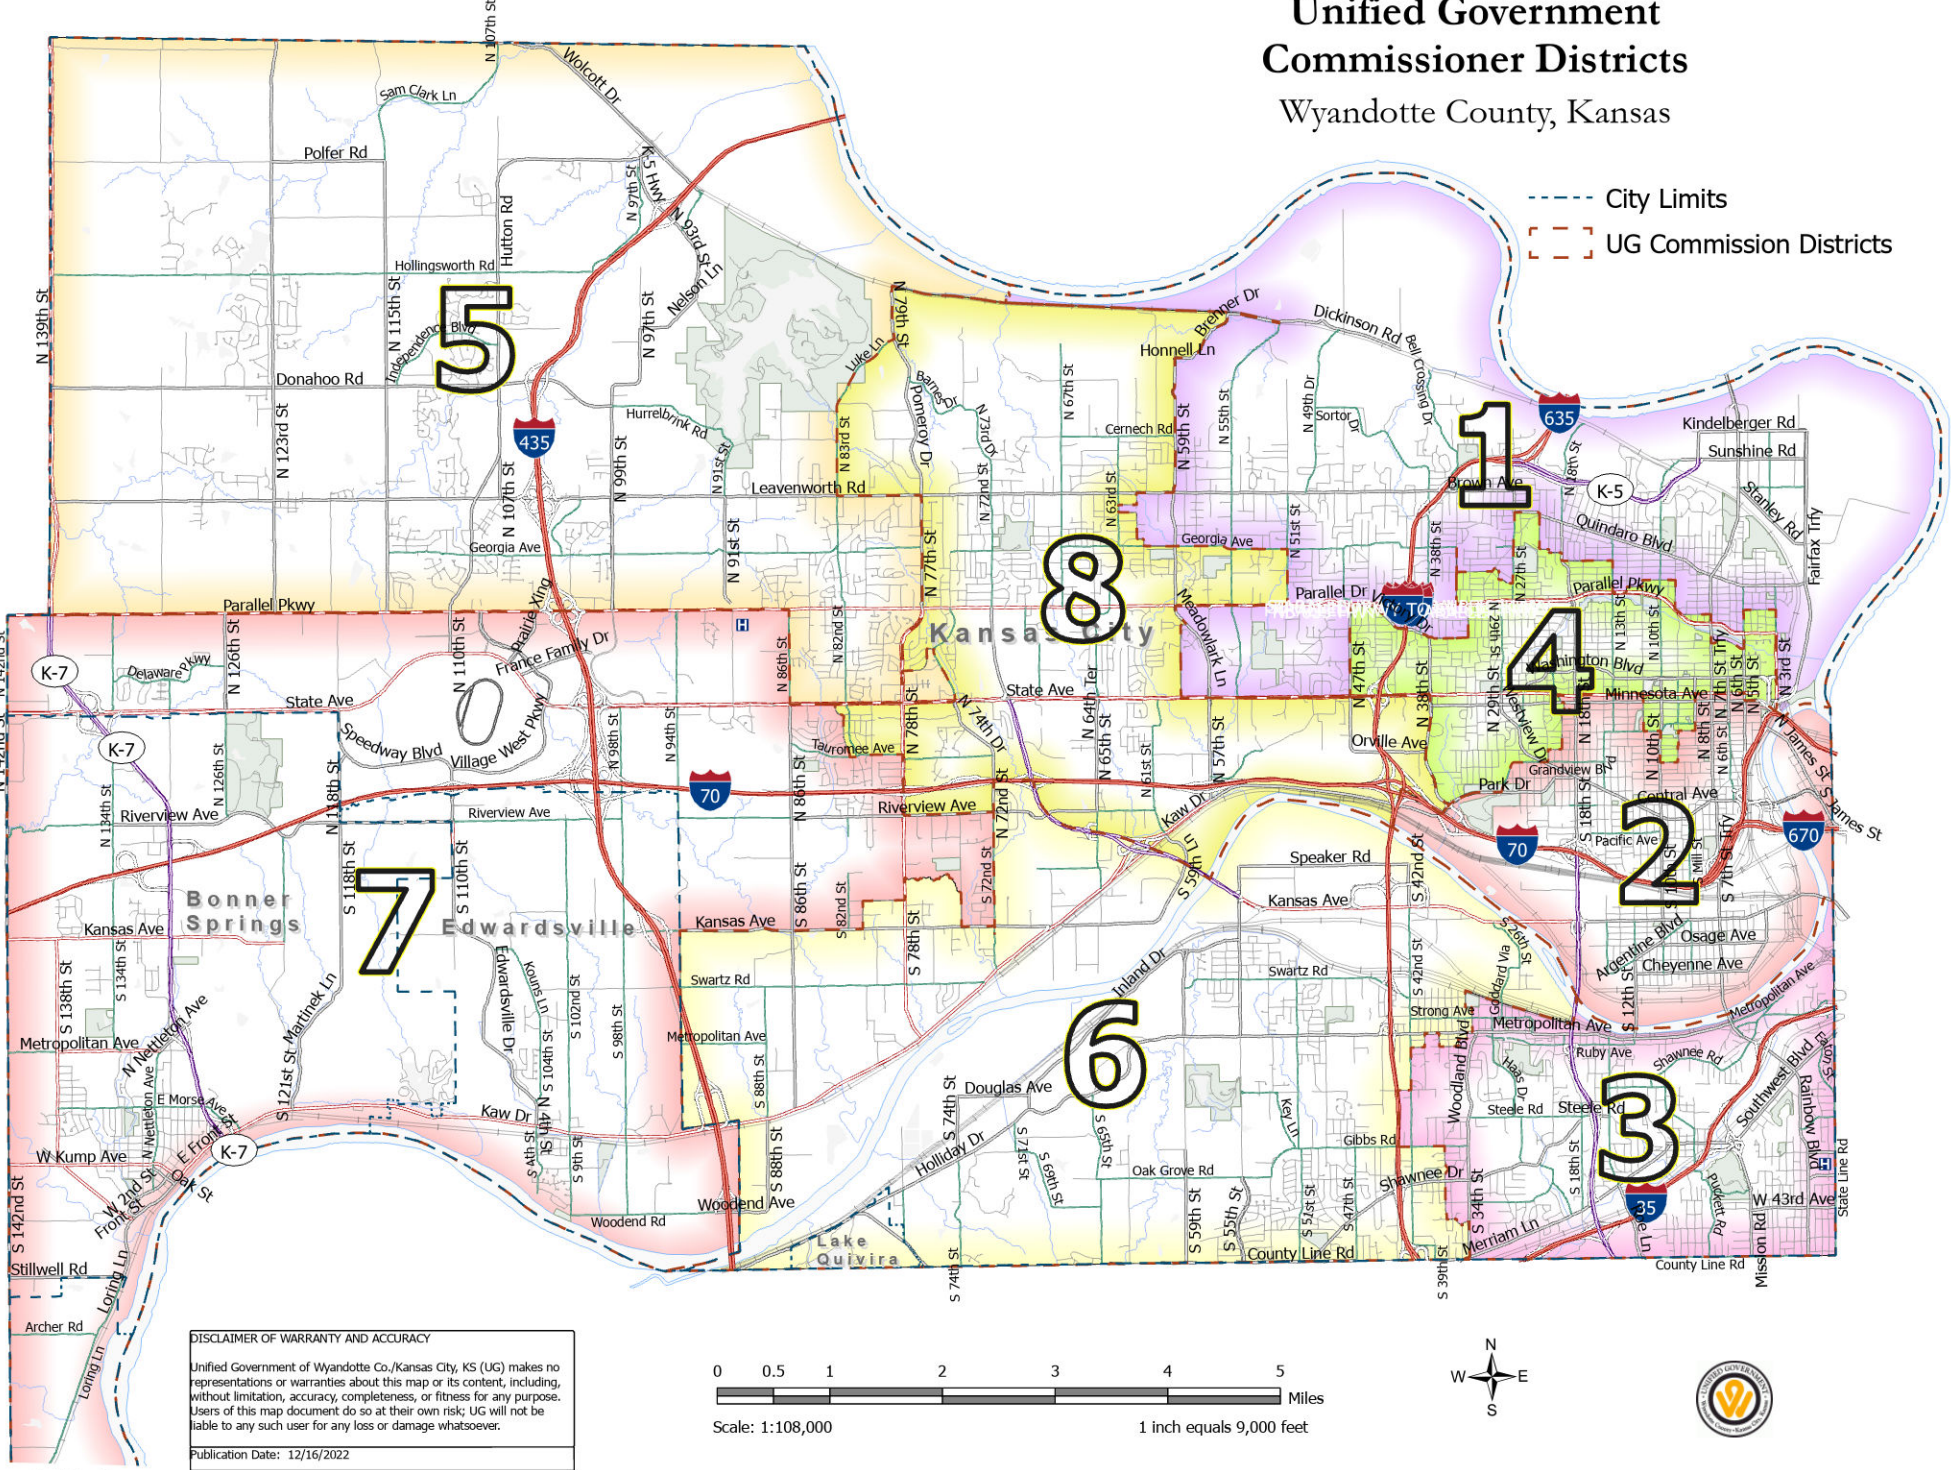

Unified Government Commissioner Districts Wyandotte County, Kansas

- City Limits
- UG Commission Districts

DISCLAIMER OF WARRANTY AND ACCURACY
Unified Government of Wyandotte Co./Kansas City, KS (UG) makes no representations or warranties about this map or its content, including, without limitation, accuracy, completeness, or fitness for any purpose. Users of this map document do so at their own risk; UG will not be liable to any such user for any loss or damage whatsoever.
Publication Date: 12/16/2022

South Tip of County Not Shown