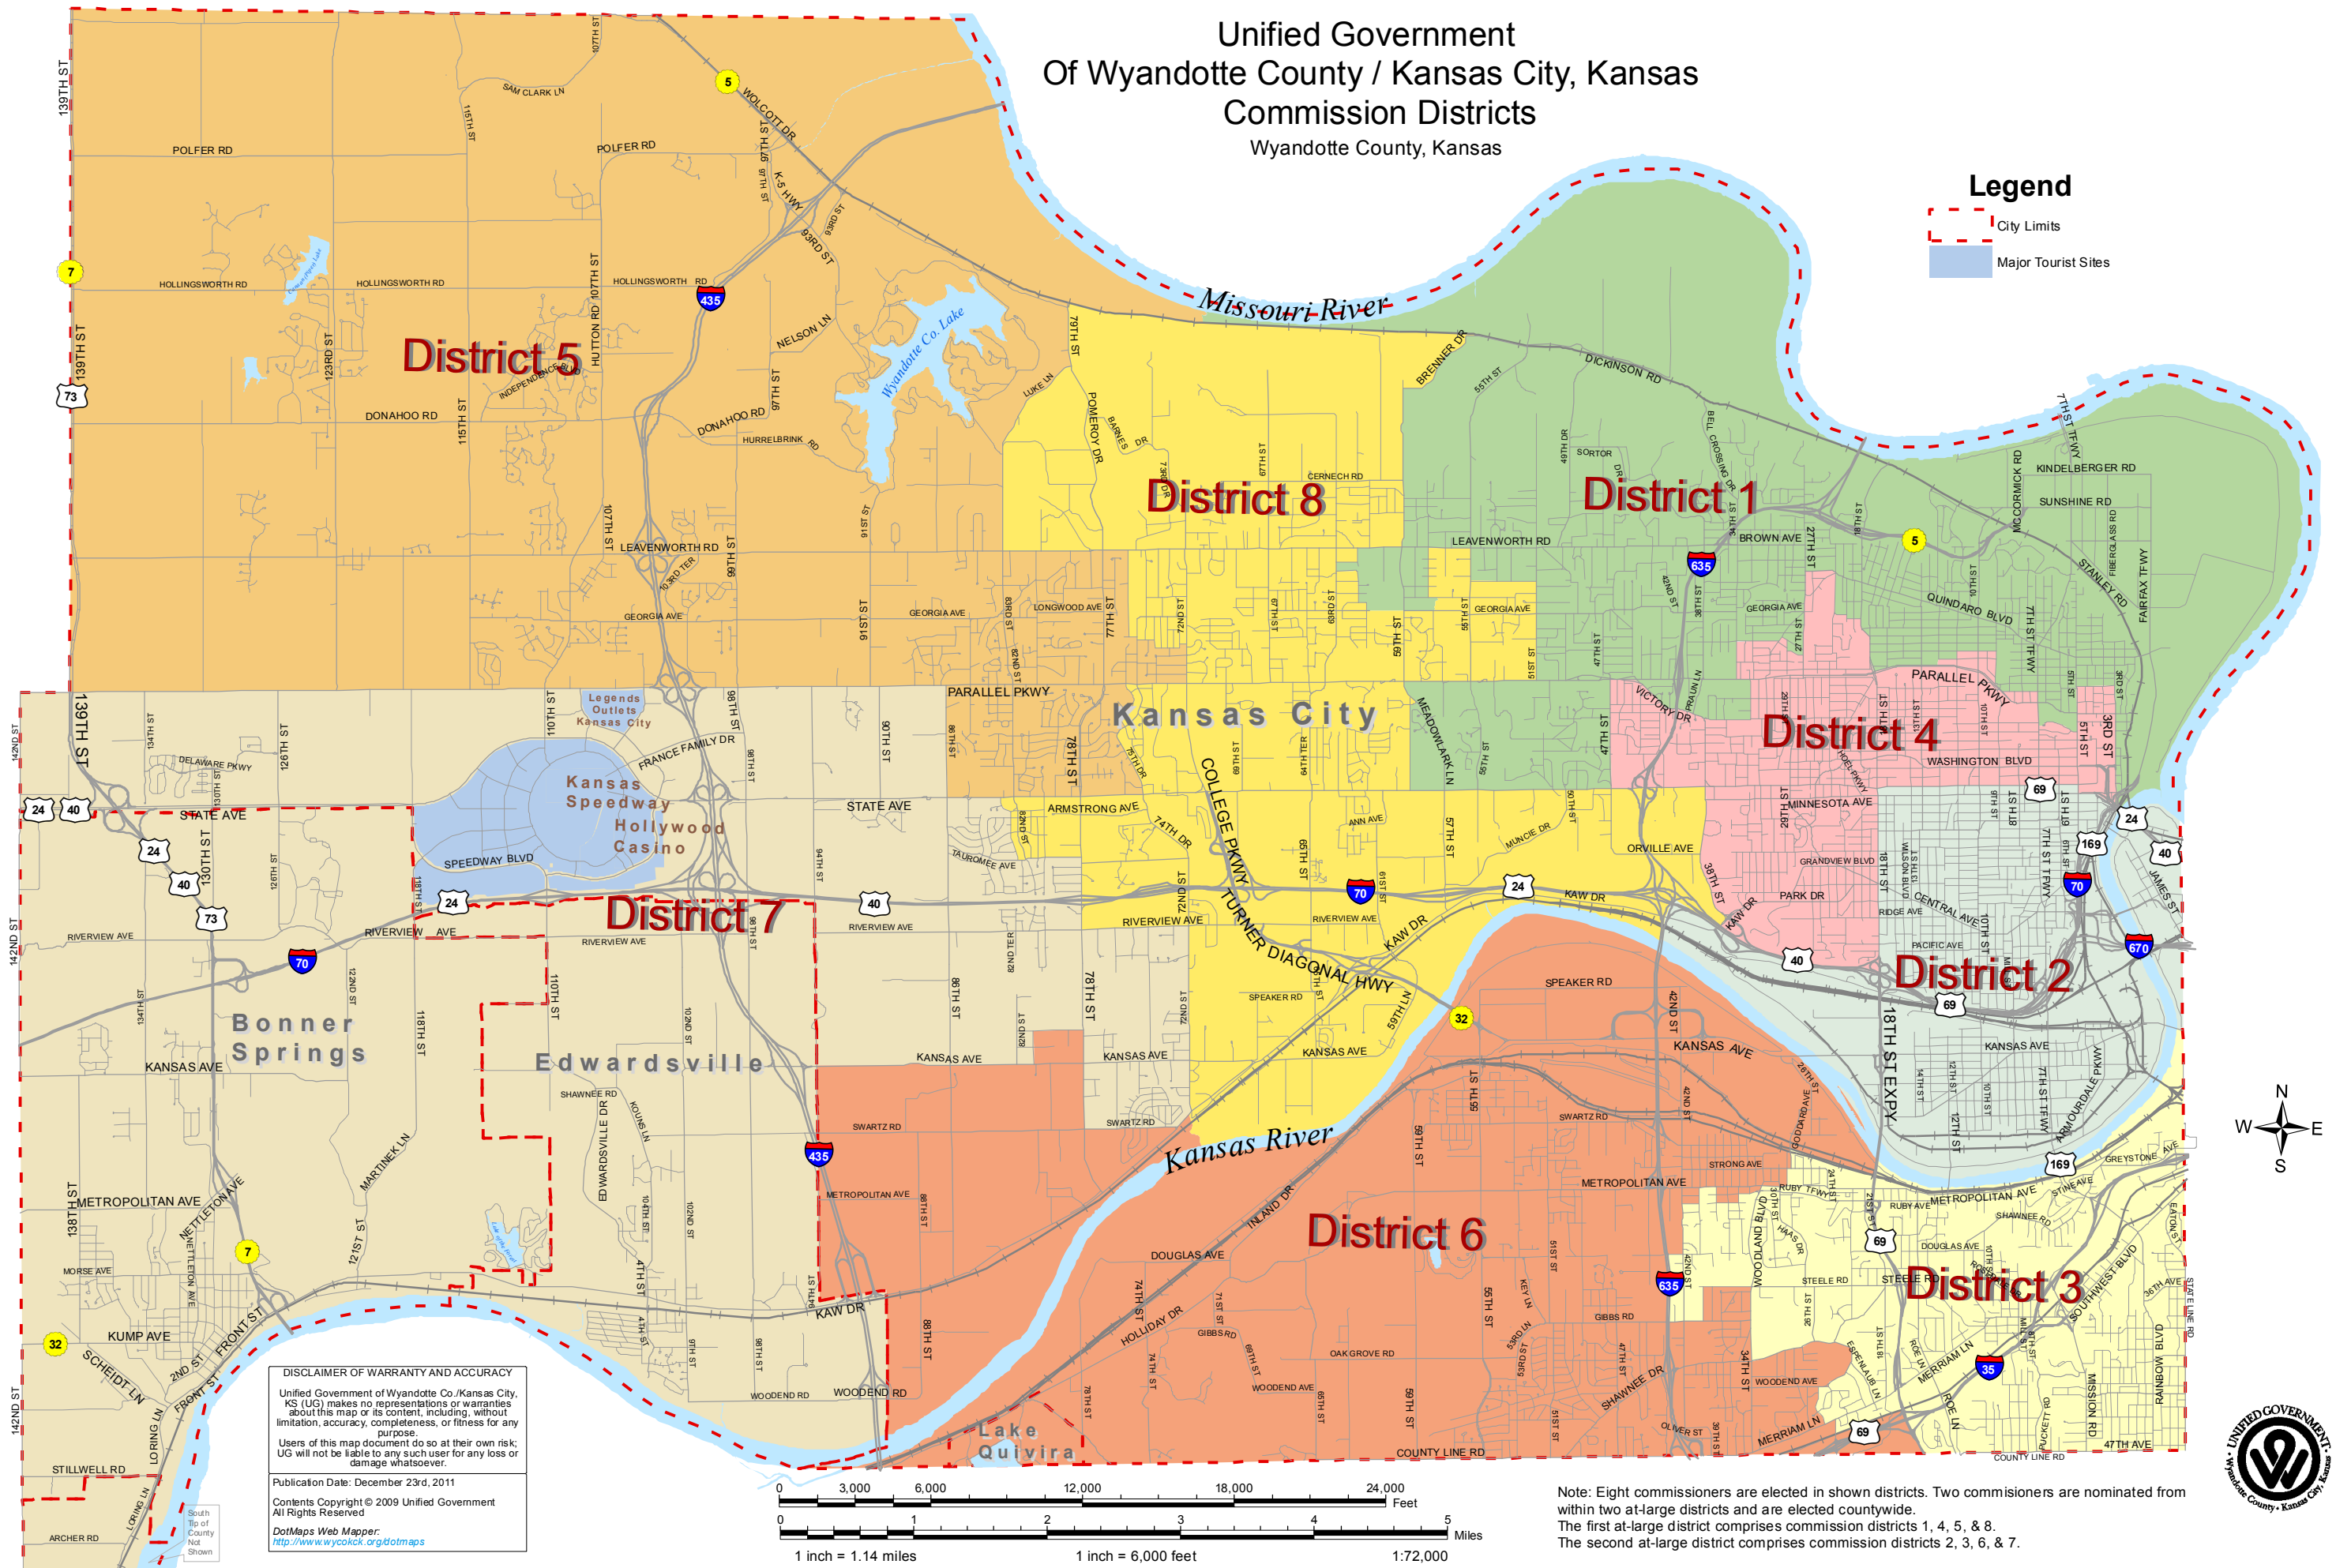

Unified Government Of Wyandotte County / Kansas City, Kansas Commission Districts

Wyandotte County, Kansas

Legend

-  City Limits
-  Major Tourist Sites

DISCLAIMER OF WARRANTY AND ACCURACY
 Unified Government of Wyandotte Co./Kansas City, KS (UG) makes no representations or warranties about this map or its content, including, without limitation, accuracy, completeness, or fitness for any purpose.
 Users of this map document do so at their own risk; UG will not be liable to any such user for any loss or damage whatsoever.

Publication Date: December 23rd, 2011
 Contents Copyright © 2009 Unified Government
 All Rights Reserved
 DotMaps Web Mapper:
<http://www.wyockick.org/dotmaps>

Note: Eight commissioners are elected in shown districts. Two commissioners are nominated from within two at-large districts and are elected countywide.
 The first at-large district comprises commission districts 1, 4, 5, & 8.
 The second at-large district comprises commission districts 2, 3, 6, & 7.