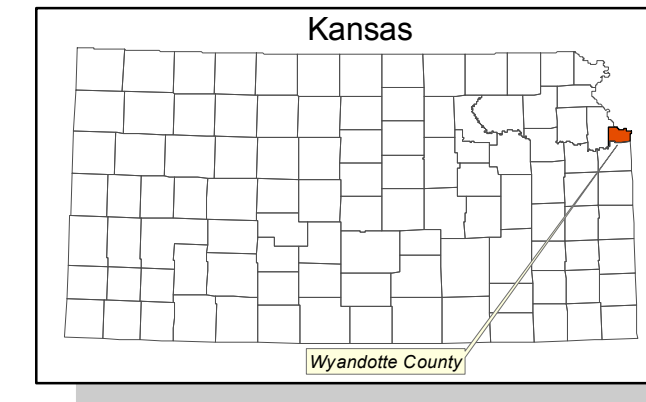

Unified Government
Of Wyandotte County / Kansas City, Kansas
Commission Districts
Wyandotte County, Kansas

Legend

- City Limits
- Major Tourist Sites
- Parks