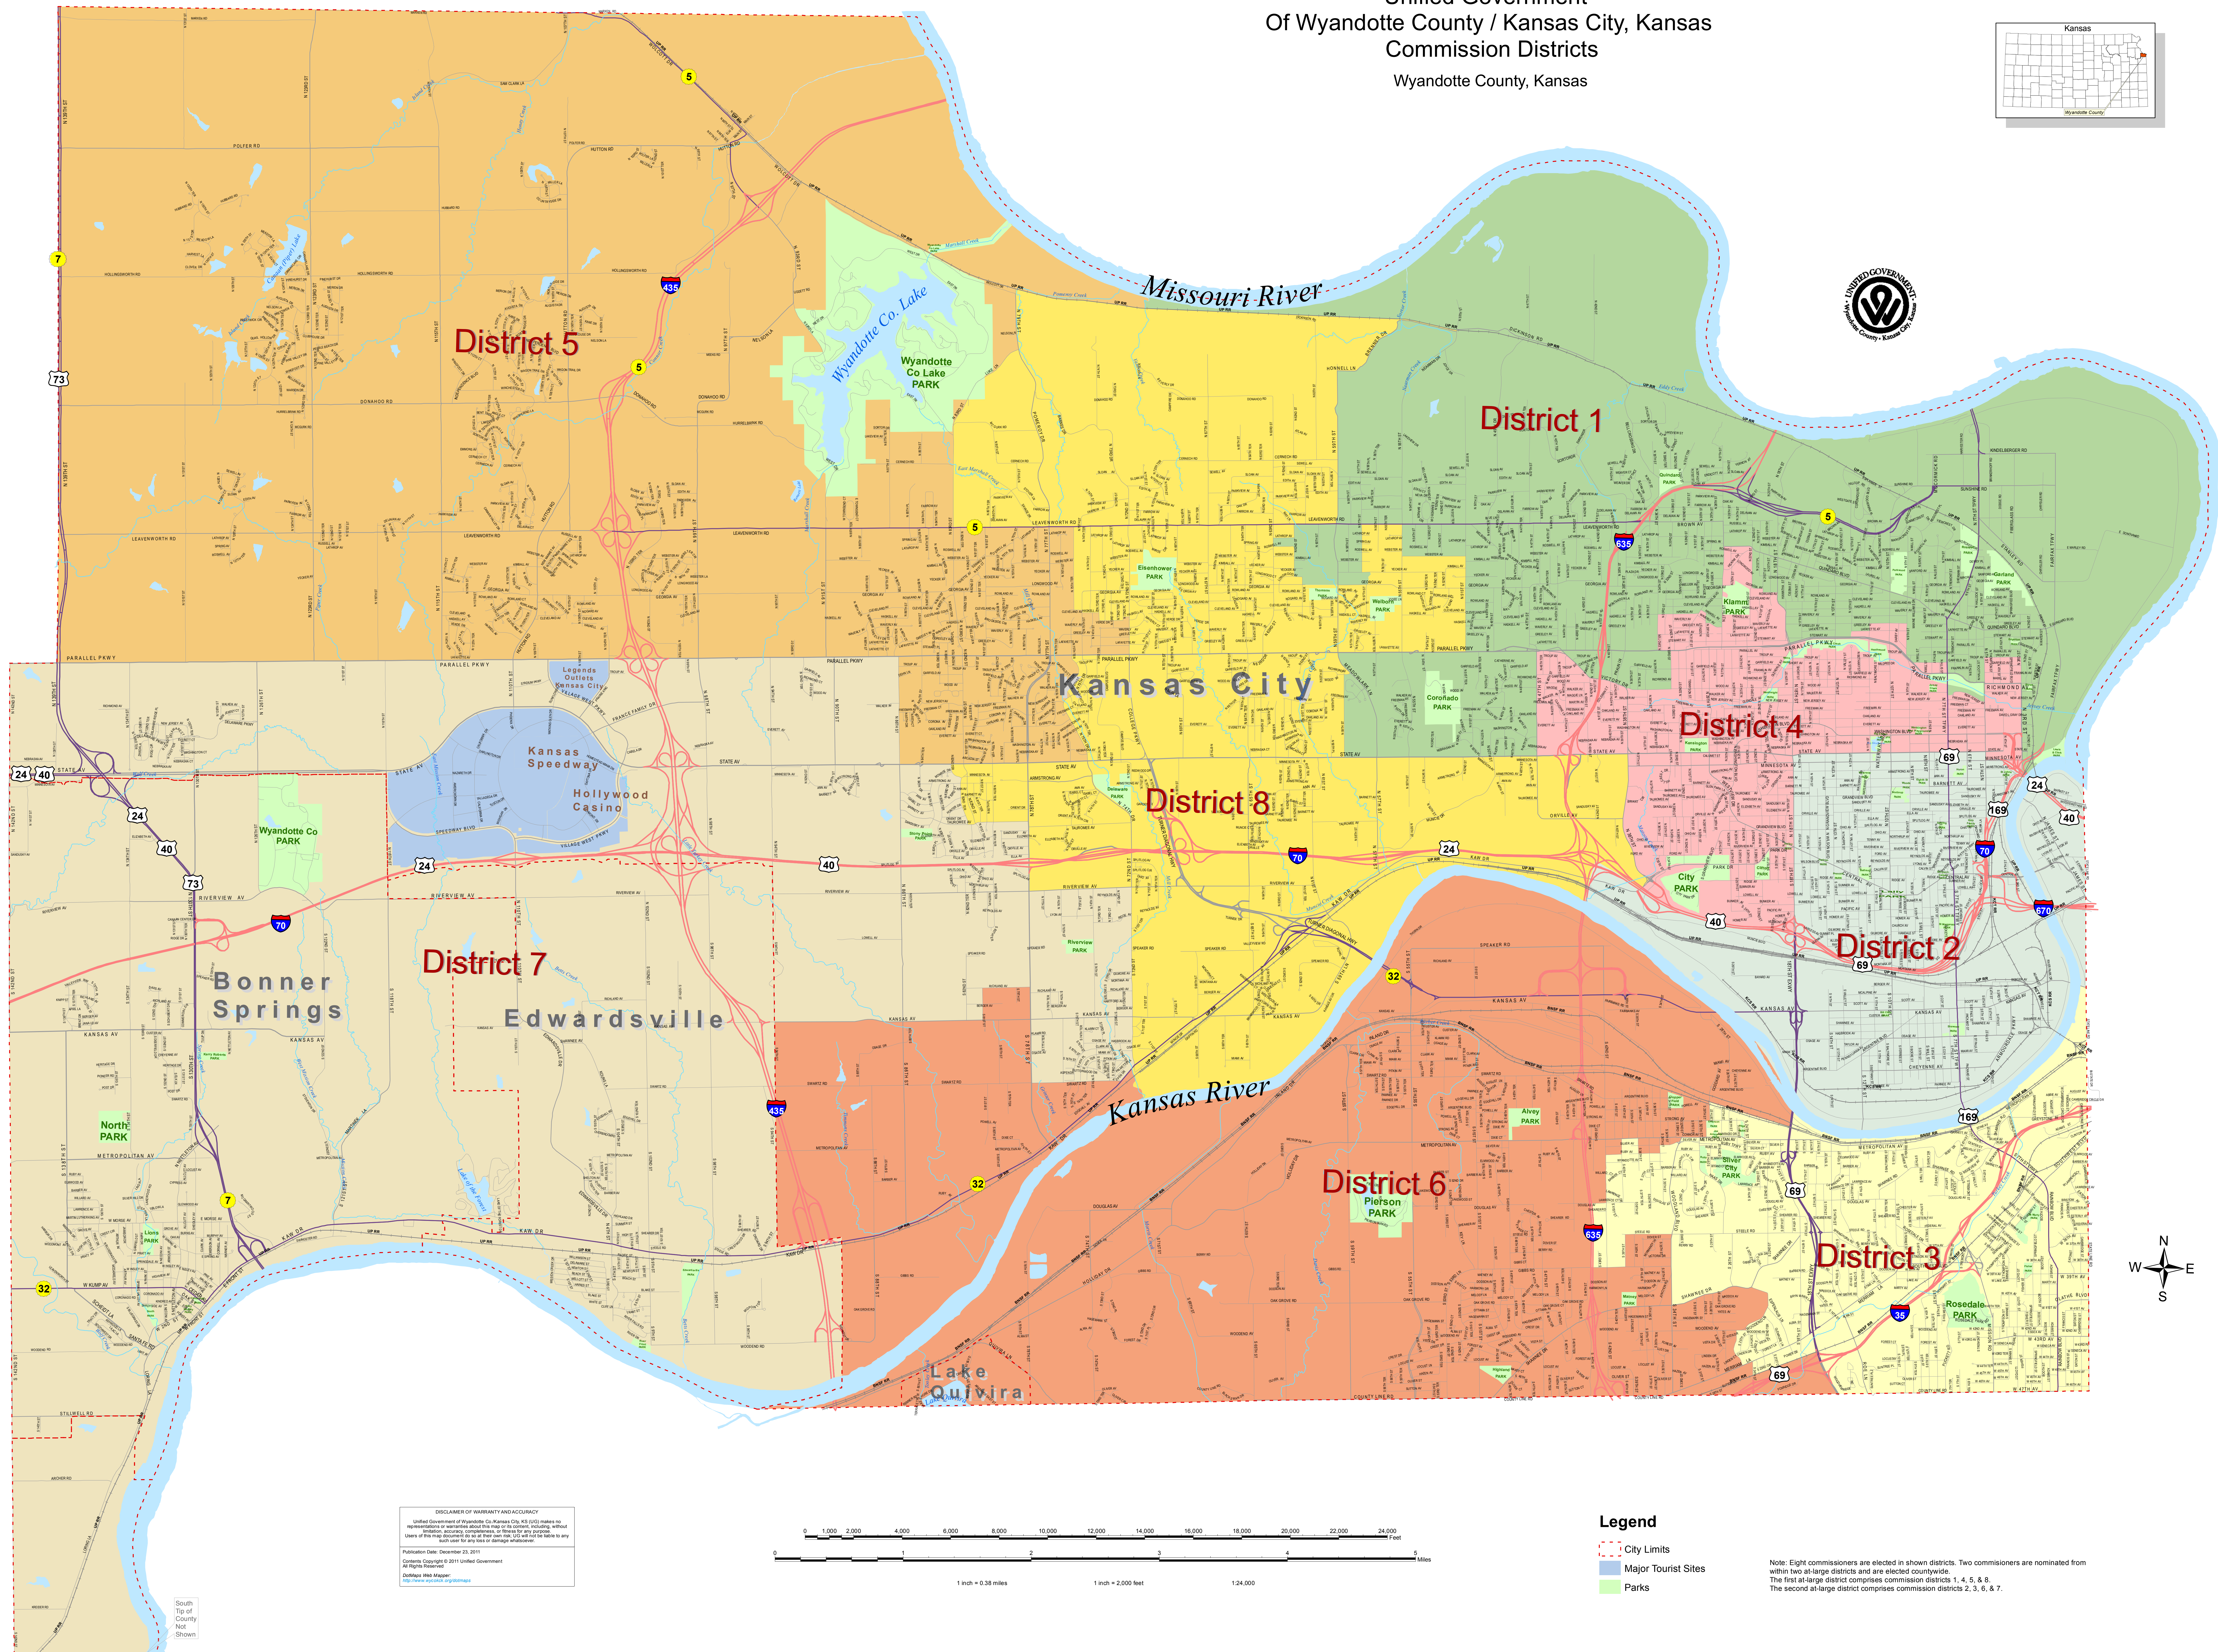

Unified Government
Of Wyandotte County / Kansas City, Kansas
Commission Districts
Wyandotte County, Kansas

Legend

- City Limits
- Major Tourist Sites
- Parks

South
Tip of
County
Not
Shown