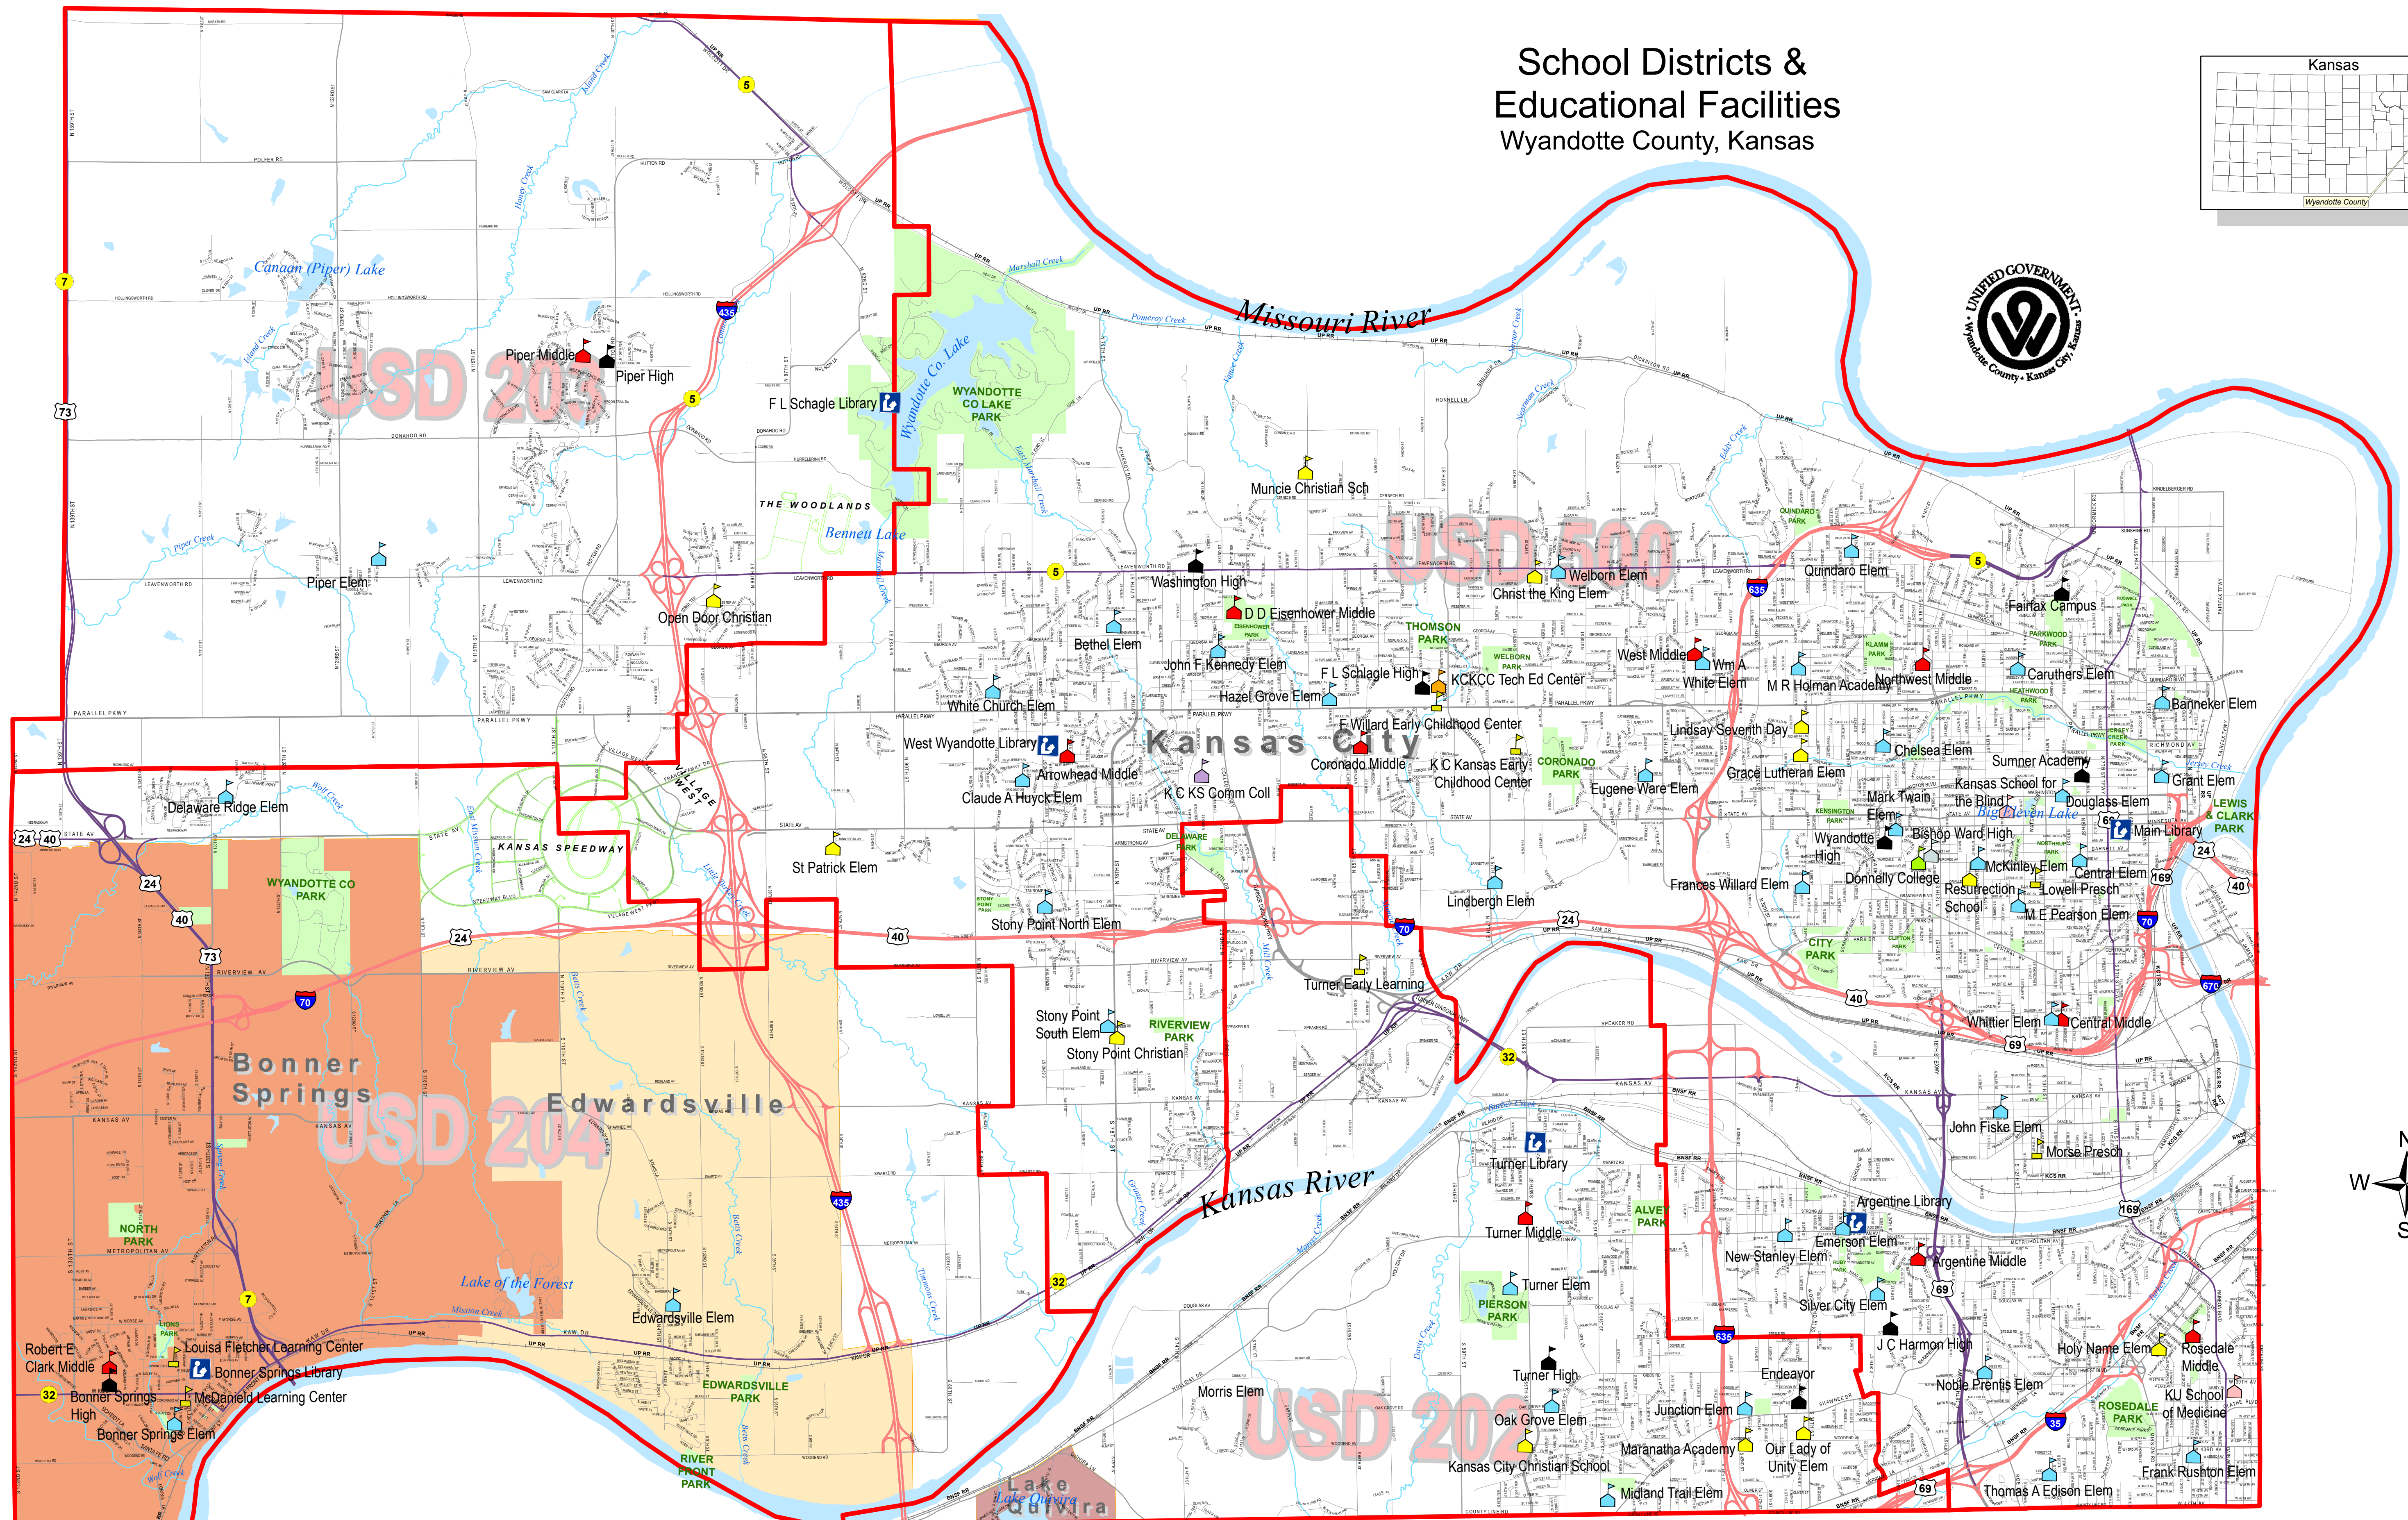

School Districts & Educational Facilities

Wyandotte County, Kansas

1. **Legend**
2. Pre School
   - State Facility
   - Public High School
   - Public Elementary School
   - Private Elementary School
   - Public Middle School
   - Private High School
   - Private Post-Secondary
   - Community College
   - Vocational Technical Trade School
   - Public Library
   - School District Boundary
   - Parks
   - Bonner Springs
   - Edwardsville
   - Delaware Township
   - Lake Quivira
   - Kansas City

Geospatial Services Division, Department of Technical Services of the Unified Government of Wyandotte County/Kansas City, Kansas • 110 N. 7th Street, Ste. 70 • Kansas City, KS 66101 • Phone 913.573.2841 Fax 913.573.4108 Email GSD@wyockick.org