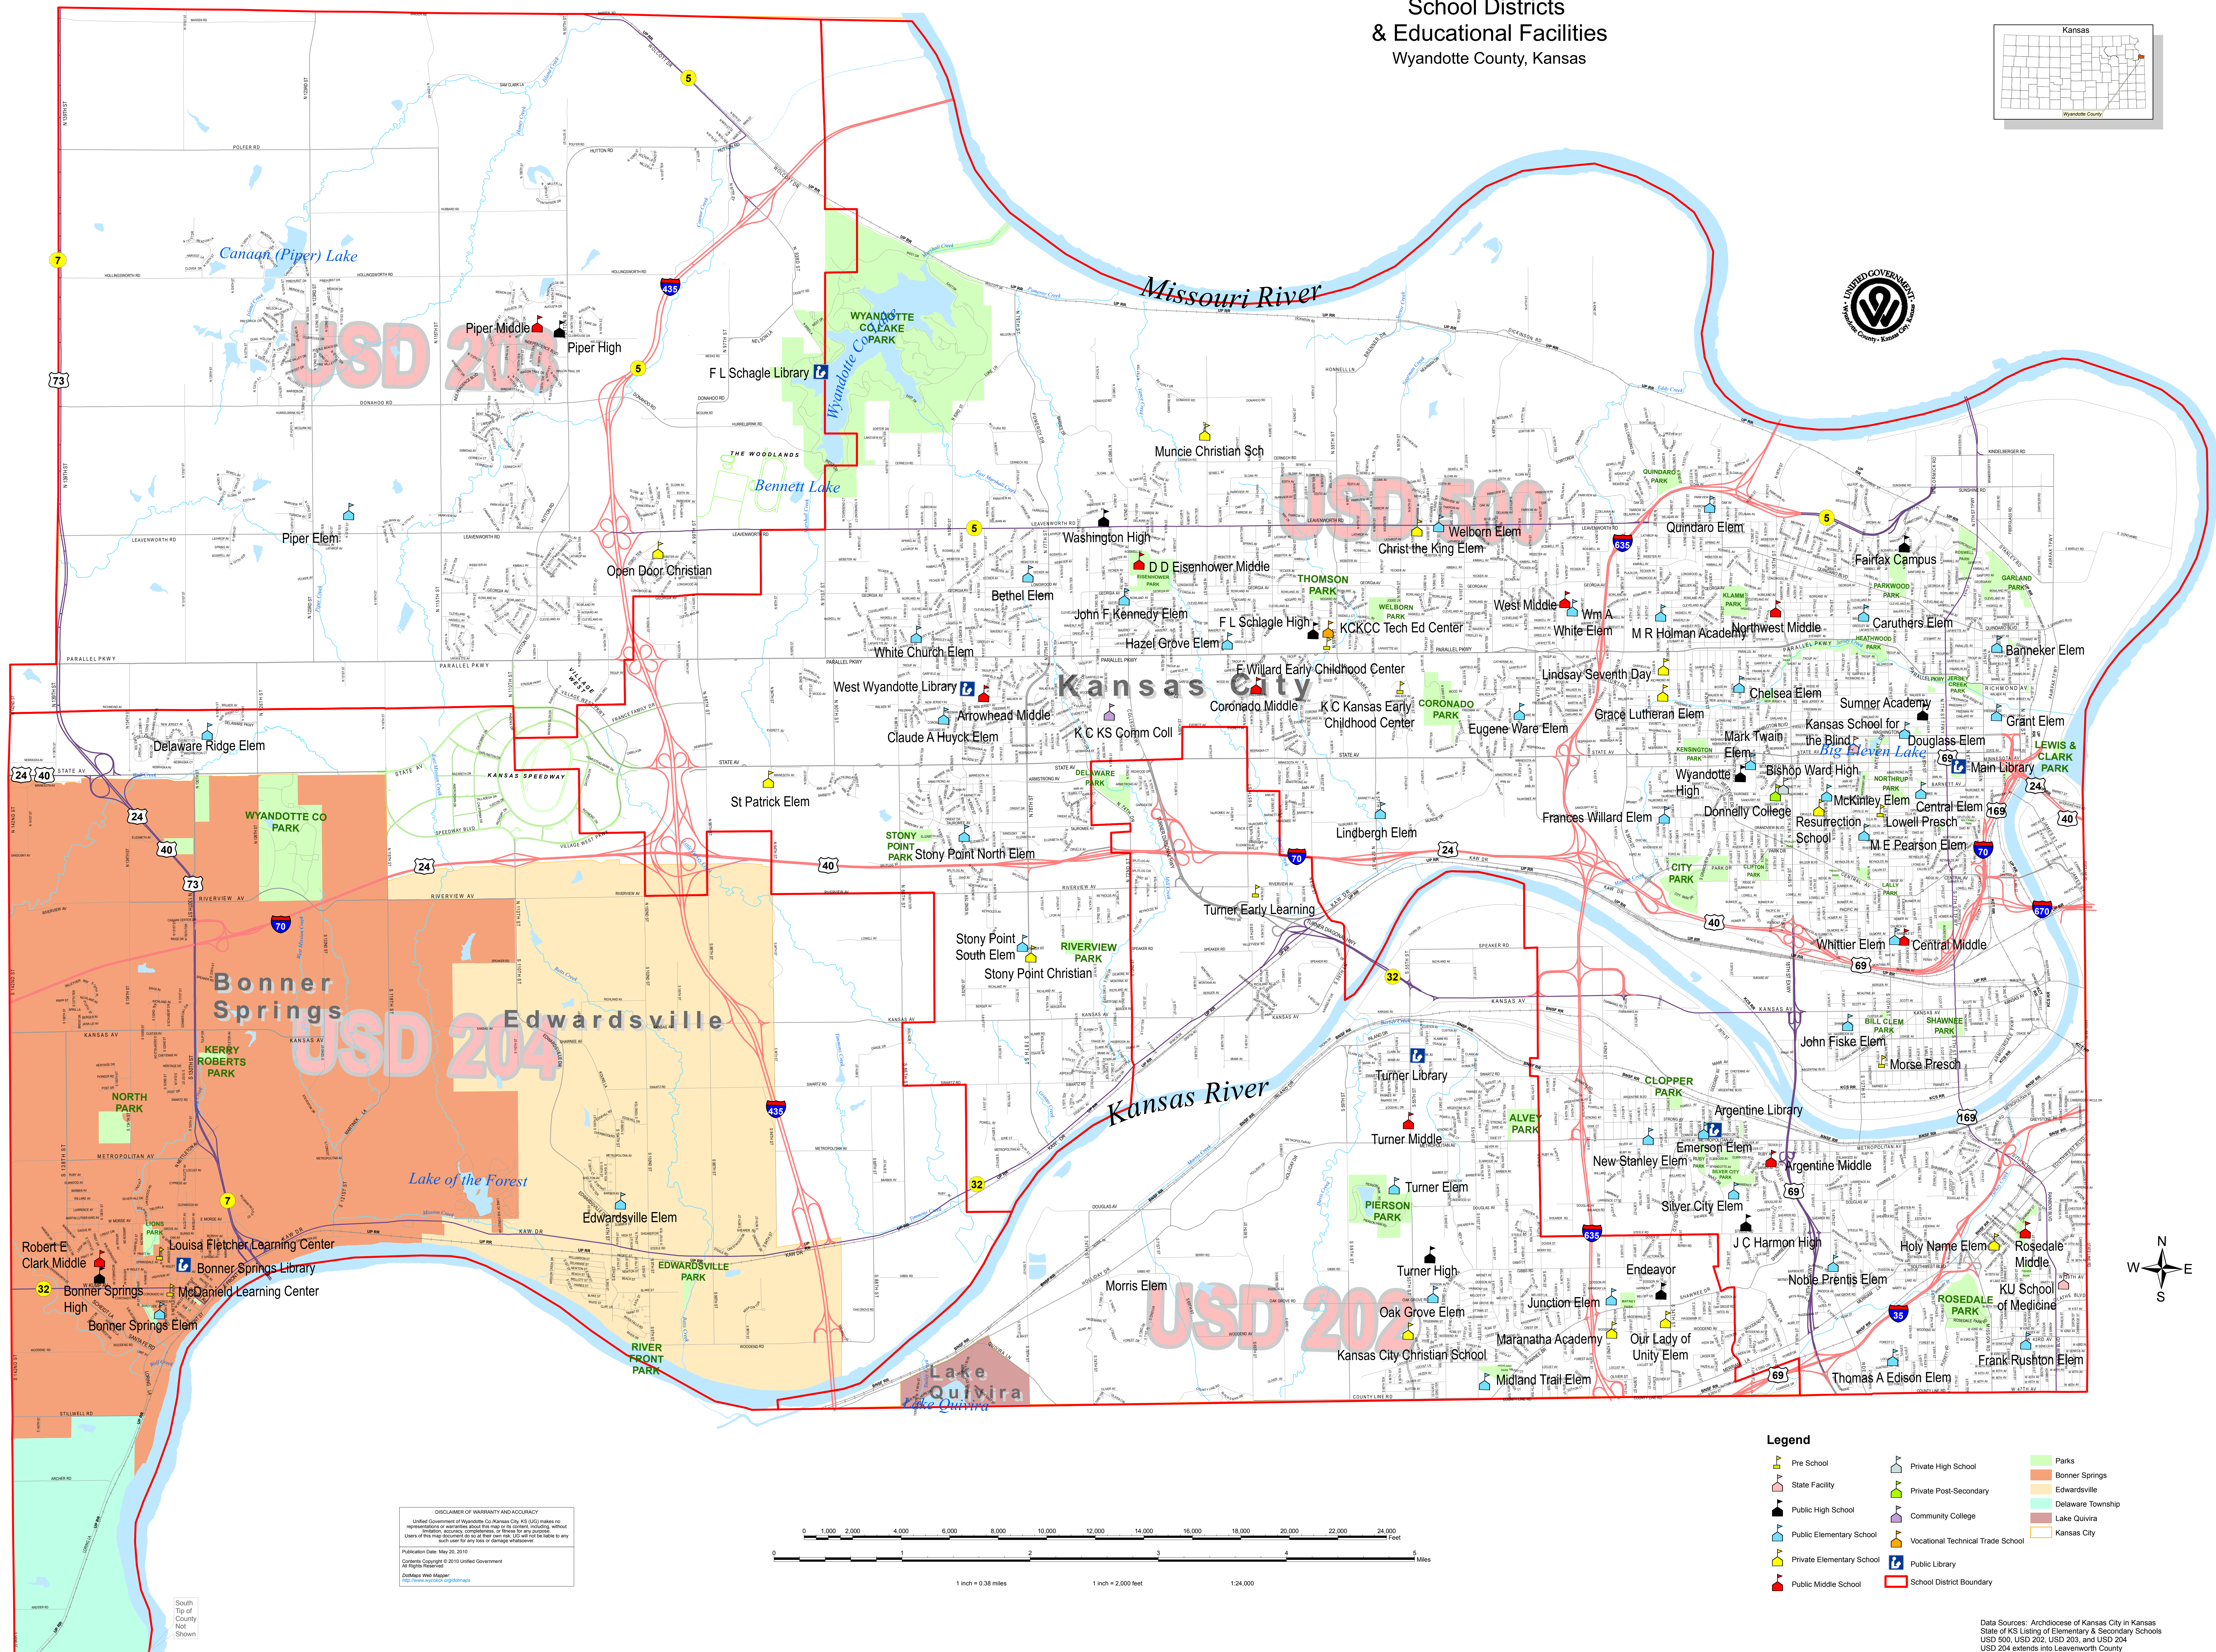

School Districts & Educational Facilities

Wyandotte County, Kansas

Legend