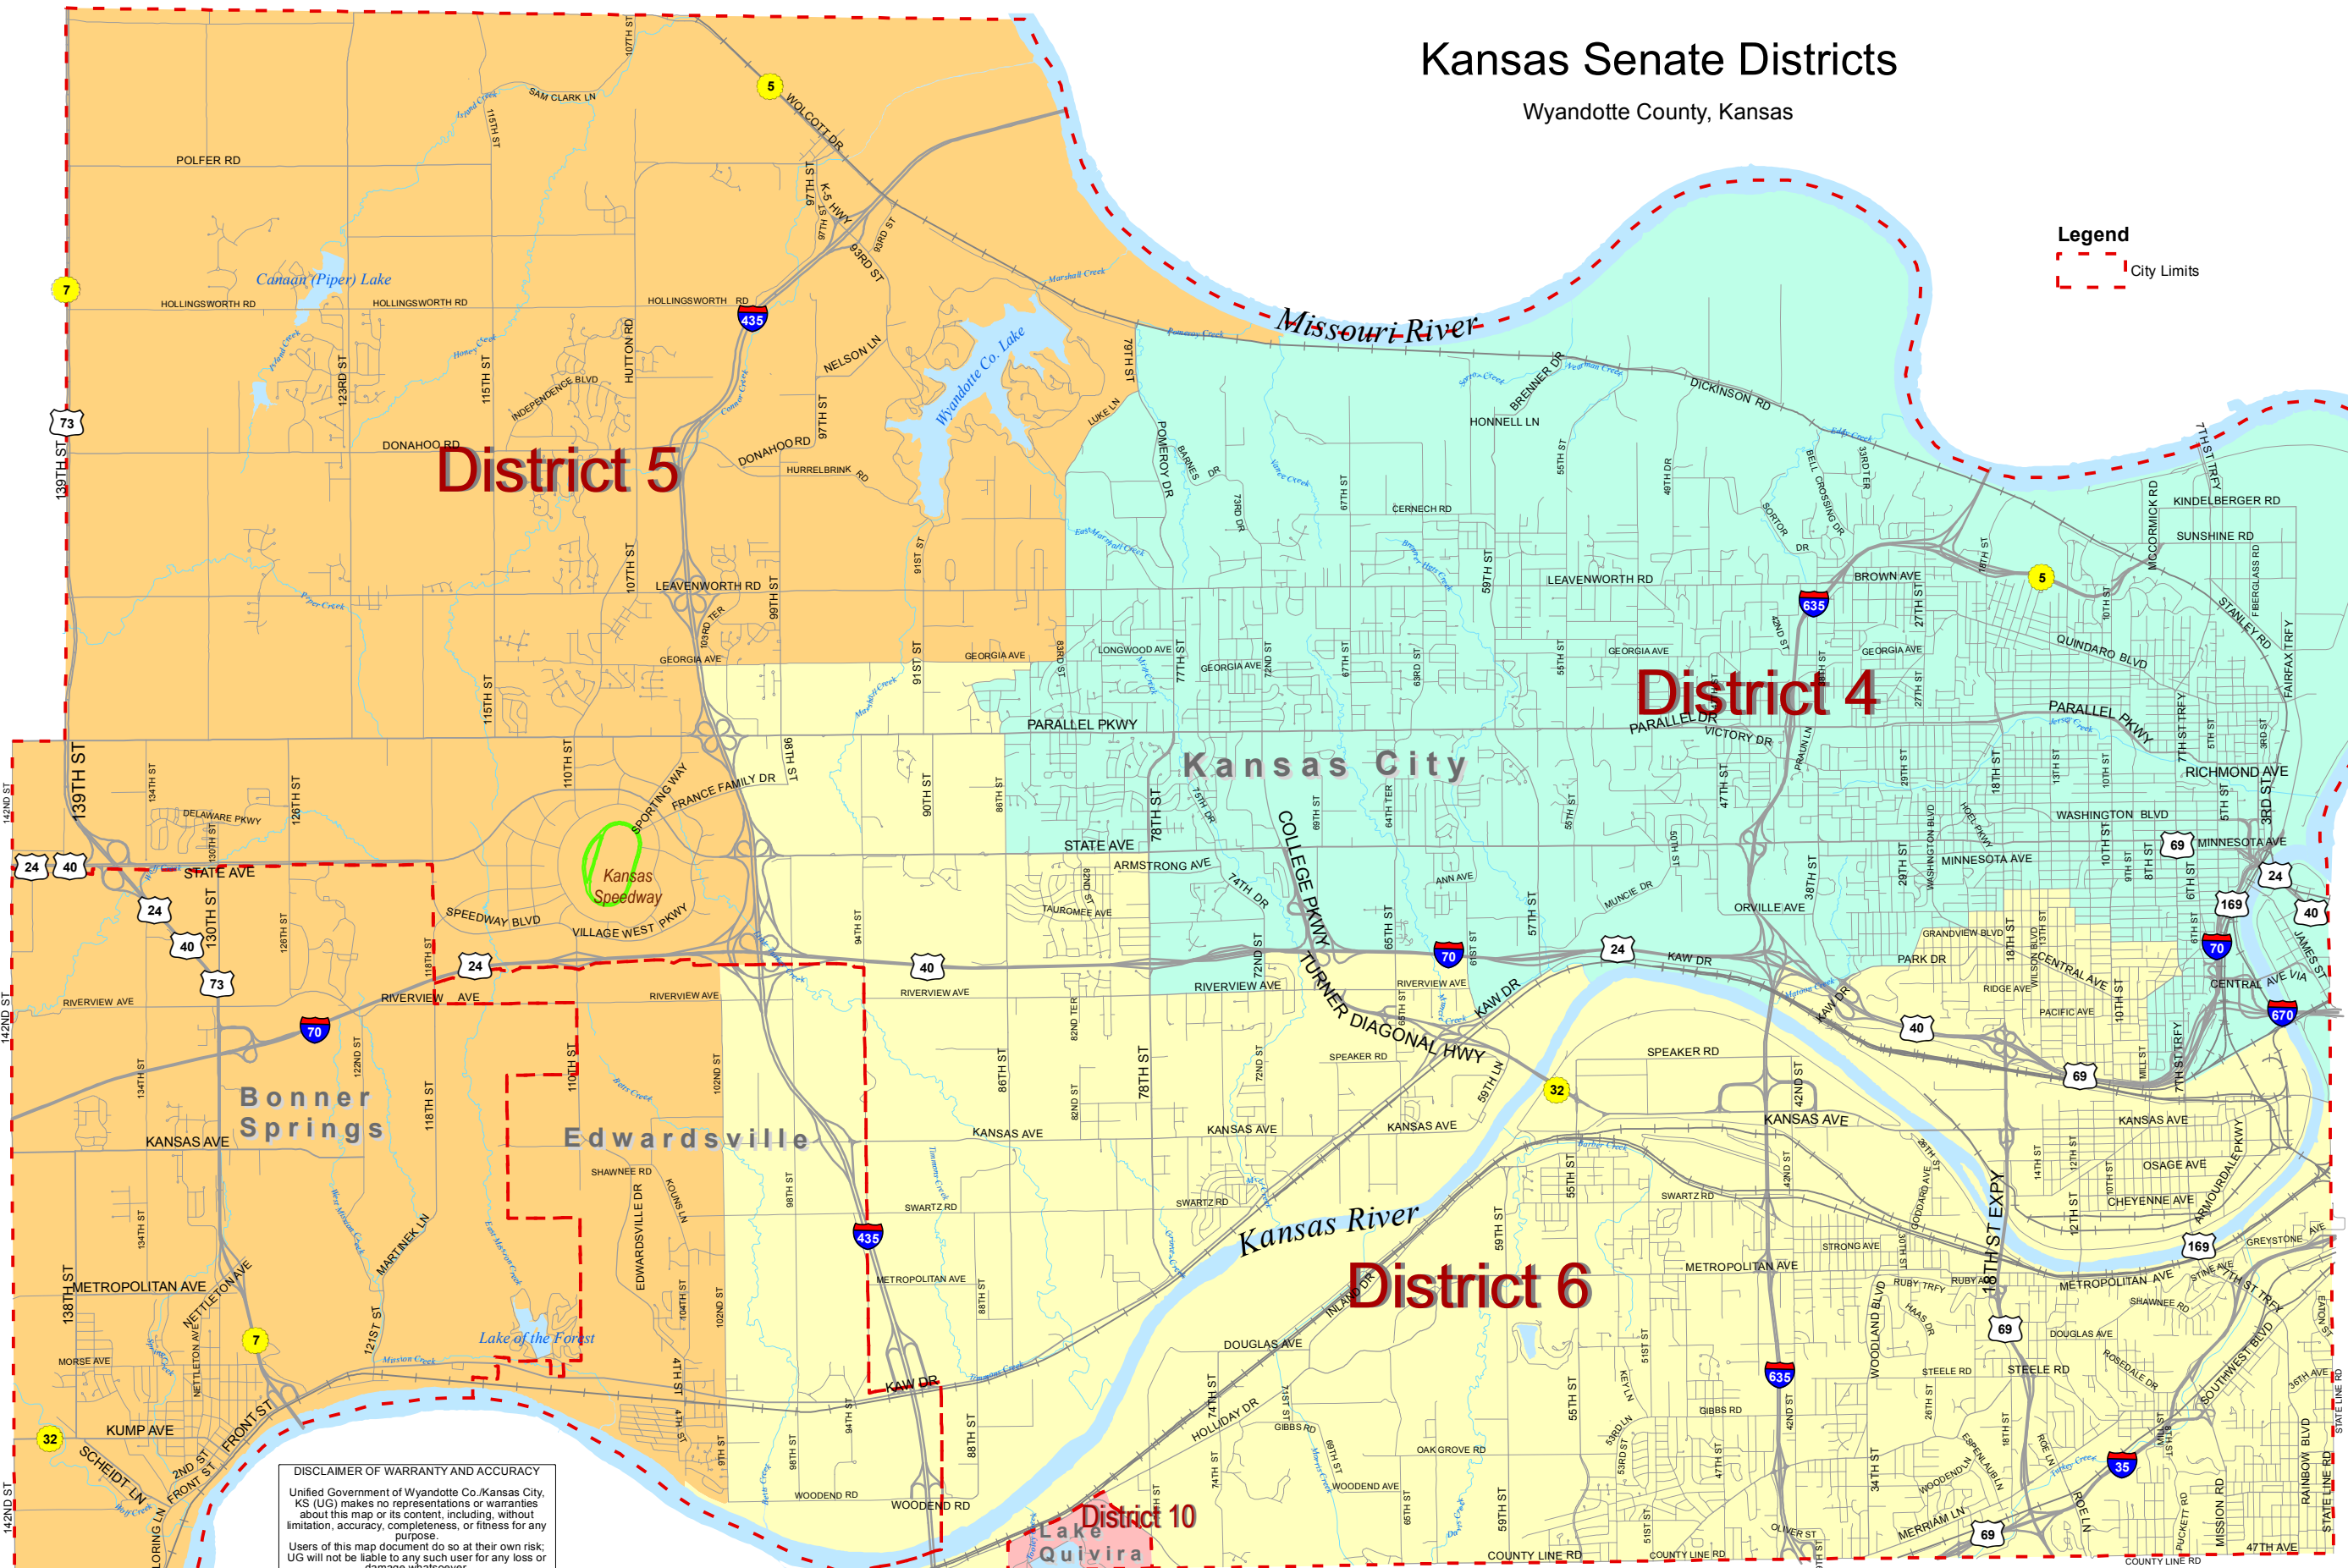

Kansas Senate Districts

Wyandotte County, Kansas

Legend
City Limits

Effective Date: 2012
Publication Date: July 12, 2012
Contents Copyright © 2012 Unified Government
All Rights Reserved
DotMaps Web Mapper: <http://www.wyocck.org/dotmaps>

Note: District four (4) is totally contained within Wyandotte County, yet districts five (5), six (6), and ten (10) continue into neighboring counties.

GeoSpatial Services Division, Department of Technical Services of the Unified Government of Wyandotte County/Kansas City, Kansas * 710 N. 7th Street, Ste. 200 * Kansas City, KS 66101 * Phone 913-573-2941 Fax 913-573-4106 Email GSS@wyocck.org